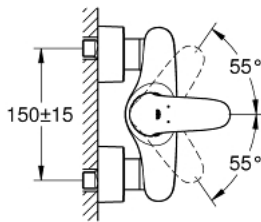

23 722 003 EUROSTYLE SINGLE-LEVER SHOWER MIXER 1/2"

PRODUCT DESCRIPTION

- Colour: chrome
- wall mounted
- solid metal lever
- GROHE SilkMove 35 mm ceramic cartridge
- with temperature limiter
- GROHE LongLife finish
- adjustable flow rate limiter
- shower outlet 1/2" with integrated non-return valve
- covered S-unions
- escutcheon and shaft sealing
- protected against backflow

23 722 003 EUROSTYLE SINGLE-LEVER SHOWER MIXER 1/2"

SPARE PARTS

- 1: Solid metal lever (Spare part-nr. 46954000)
- 2: Cap (Spare part-nr. 46436000)
- 3: Screw coupling (Spare part-nr. 46460000)
- 4: Cartridge (Spare part-nr. 46374000)
- 5: Non-return valve (Spare part-nr. 48276000)
- 6: Screw connection 1/2" (Spare part-nr. 45044000)
- 7: S-union (Spare part-nr. 12693000)
- 8: Socket spanner (Spare part-nr. 19332000)*
- 9: Extension 30 (Spare part-nr. 46238000)*
- 10: Special spanner (Spare part-nr. 19377000)*