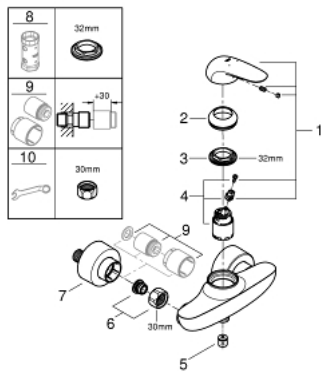

23 722 003 EUROSTYLE SINGLE-LEVER SHOWER MIXER 1/2"

PRODUCT DESCRIPTION

- Colour: chrome
- wall mounted
- solid metal lever
- GROHE SilkMove 35 mm ceramic cartridge
- with temperature limiter
- GROHE LongLife finish
- adjustable flow rate limiter
- shower outlet 1/2" with integrated non-return valve
- covered S-unions
- escutcheon and shaft sealing
- protected against backflow

23 722 003 EUROSTYLE SINGLE-LEVER SHOWER MIXER 1/2"

SPARE PARTS

- 1: Solid metal lever (Spare part-nr. 46954000)
- 2: Cap (Spare part-nr. 46436000)
- 3: Screw coupling (Spare part-nr. 46460000)
- 4: Cartridge (Spare part-nr. 46374000)
- 5: Non-return valve (Spare part-nr. 48276000)
- 6: Screw connection 1/2" (Spare part-nr. 45044000)
- 7: S-union (Spare part-nr. 12693000)
- 8: Socket spanner (Spare part-nr. 19332000)*
- 9: Extension 30 (Spare part-nr. 46238000)*
- 10: Special spanner (Spare part-nr. 19377000)*