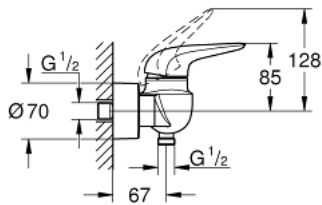

23 722 003 EUROSTYLE SINGLE-LEVER SHOWER MIXER 1/2"

PRODUCT DESCRIPTION

- Colour: chrome
- wall mounted
- solid metal lever
- GROHE SilkMove 35 mm ceramic cartridge
- with temperature limiter
- GROHE LongLife finish
- adjustable flow rate limiter
- shower outlet 1/2" with integrated non-return valve
- covered S-unions
- escutcheon and shaft sealing
- protected against backflow

23 722 003 EUROSTYLE SINGLE-LEVER SHOWER MIXER 1/2"

SPARE PARTS

- 1: Solid metal lever (Spare part-nr. 46954000)
- 2: Cap (Spare part-nr. 46436000)
- 3: Screw coupling (Spare part-nr. 46460000)
- 4: Cartridge (Spare part-nr. 46374000)
- 5: Non-return valve (Spare part-nr. 48276000)
- 6: Screw connection 1/2" (Spare part-nr. 45044000)
- 7: S-union (Spare part-nr. 12693000)
- 8: Socket spanner (Spare part-nr. 19332000)*
- 9: Extension 30 (Spare part-nr. 46238000)*
- 10: Special spanner (Spare part-nr. 19377000)*