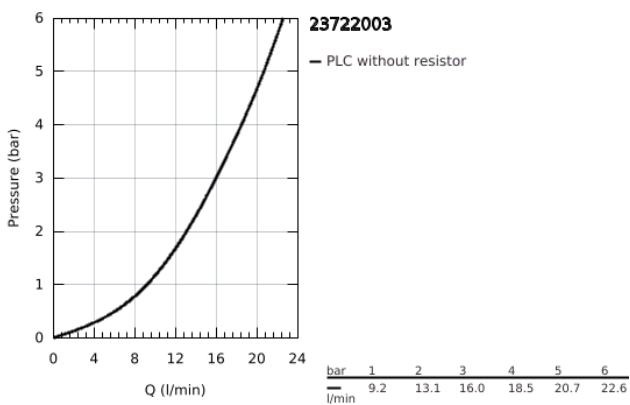

23 722 003 EUROSTYLE SINGLE-LEVER SHOWER MIXER 1/2"

PRODUCT DESCRIPTION

- Colour: chrome
- wall mounted
- solid metal lever
- GROHE SilkMove 35 mm ceramic cartridge
- with temperature limiter
- GROHE LongLife finish
- adjustable flow rate limiter
- shower outlet 1/2" with integrated non-return valve
- covered S-unions
- escutcheon and shaft sealing
- protected against backflow

23 722 003 EUROSTYLE SINGLE-LEVER SHOWER MIXER 1/2"

SPARE PARTS

- 1: Solid metal lever (Spare part-nr. 46954000)
- 2: Cap (Spare part-nr. 46436000)
- 3: Screw coupling (Spare part-nr. 46460000)
- 4: Cartridge (Spare part-nr. 46374000)
- 5: Non-return valve (Spare part-nr. 48276000)
- 6: Screw connection 1/2" (Spare part-nr. 45044000)
- 7: S-union (Spare part-nr. 12693000)
- 8: Socket spanner (Spare part-nr. 19332000)*
- 9: Extension 30 (Spare part-nr. 46238000)*
- 10: Special spanner (Spare part-nr. 19377000)*