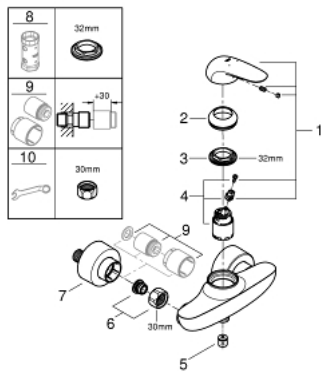

23 722 003 EUROSTYLE SINGLE-LEVER SHOWER MIXER 1/2"

PRODUCT DESCRIPTION

- Tyc: Chrome
- wall mounted
- solid metal lever
- GROHE SilkMove 35 mm ceramic cartridge
- with temperature limiter
- GROHE LongLife finish
- adjustable flow rate limiter
- shower outlet 1/2" with integrated non-return valve
- covered S-unions
- metal wall escutcheons
- protected against backflow

23 722 003 EUROSTYLE SINGLE-LEVER SHOWER MIXER 1/2"

SPARE PARTS

- 1: Solid metal lever (Spare part-nr. 46954000)
- 2: Cap (Spare part-nr. 46436000)
- 3: Screw coupling (Spare part-nr. 46460000)
- 4: Cartridge (Spare part-nr. 46374000)
- 5: Non-return valve (Spare part-nr. 48276000)
- 6: Screw connection 1/2" (Spare part-nr. 45044000)
- 7: S-union (Spare part-nr. 12693000)
- 8: Socket spanner (Spare part-nr. 19332000)*
- 9: Extension set, 30 mm (Spare part-nr. 46238000)*
- 10: Special spanner (Spare part-nr. 19377000)*