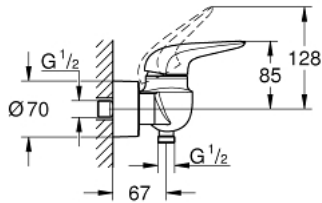

23 722 003 EUROSTYLE SINGLE-LEVER SHOWER MIXER 1/2"

PRODUCT DESCRIPTION

- Tyc: Chrome
- wall mounted
- solid metal lever
- GROHE SilkMove 35 mm ceramic cartridge
- with temperature limiter
- GROHE LongLife finish
- adjustable flow rate limiter
- shower outlet 1/2" with integrated non-return valve
- covered S-unions
- metal wall escutcheons
- protected against backflow

23 722 003 EUROSTYLE SINGLE-LEVER SHOWER MIXER 1/2"

SPARE PARTS

- 1: Solid metal lever (Spare part-nr. 46954000)
- 2: Cap (Spare part-nr. 46436000)
- 3: Screw coupling (Spare part-nr. 46460000)
- 4: Cartridge (Spare part-nr. 46374000)
- 5: Non-return valve (Spare part-nr. 48276000)
- 6: Screw connection 1/2" (Spare part-nr. 45044000)
- 7: S-union (Spare part-nr. 12693000)
- 8: Socket spanner (Spare part-nr. 19332000)*
- 9: Extension set, 30 mm (Spare part-nr. 46238000)*
- 10: Special spanner (Spare part-nr. 19377000)*