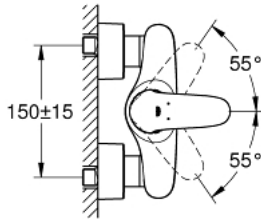

23 722 003 EUROSTYLE SINGLE-LEVER SHOWER MIXER 1/2"

PRODUCT DESCRIPTION

- Tyc: Chrome
- wall mounted
- solid metal lever
- GROHE SilkMove 35 mm ceramic cartridge
- with temperature limiter
- GROHE LongLife finish
- adjustable flow rate limiter
- shower outlet 1/2" with integrated non-return valve
- covered S-unions
- metal wall escutcheons
- protected against backflow

23 722 003 EUROSTYLE SINGLE-LEVER SHOWER MIXER 1/2"

SPARE PARTS

- 1: Solid metal lever (Spare part-nr. 46954000)
- 2: Cap (Spare part-nr. 46436000)
- 3: Screw coupling (Spare part-nr. 46460000)
- 4: Cartridge (Spare part-nr. 46374000)
- 5: Non-return valve (Spare part-nr. 48276000)
- 6: Screw connection 1/2" (Spare part-nr. 45044000)
- 7: S-union (Spare part-nr. 12693000)
- 8: Socket spanner (Spare part-nr. 19332000)*
- 9: Extension set, 30 mm (Spare part-nr. 46238000)*
- 10: Special spanner (Spare part-nr. 19377000)*