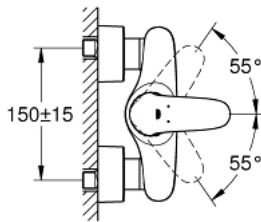

## 23 722 LS3 EUROSTYLE SINGLE-LEVER SHOWER MIXER 1/2"

### PRODUCT DESCRIPTION

- Colour: moon white/chrome
- wall mounted
- solid metal lever
- GROHE SilkMove 35 mm ceramic cartridge
- with temperature limiter
- GROHE LongLife finish
- adjustable flow rate limiter
- shower outlet 1/2" with integrated non-return valve
- covered S-unions
- escutcheon and shaft sealing
- protected against backflow

### SPARE PARTS

- 1: Solid metal lever (Spare part-nr. 46954LS0)
  - 2: Cap (Spare part-nr. 46436000)
  - 3: Screw coupling (Spare part-nr. 46460000)
  - 4: Cartridge (Spare part-nr. 46374000)
  - 5: Non-return valve (Spare part-nr. 48276000)
  - 6: Screw connection 1/2" (Spare part-nr. 45044000)
  - 7: S-union (Spare part-nr. 12693LS0)
  - 8: Socket spanner (Spare part-nr. 19332000)\*
  - 9: Extension 30 (Spare part-nr. 46238000)\*
  - 10: Special spanner (Spare part-nr. 19377000)\*
- \* Optional accessories