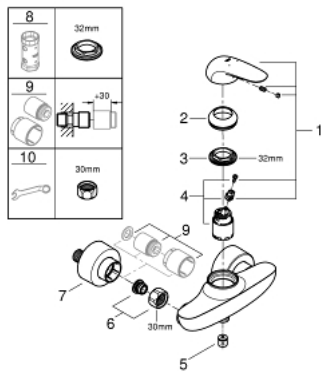

## 23 722 LS3 EUROSTYLE SINGLE-LEVER SHOWER MIXER 1/2"

### PRODUCT DESCRIPTION

- Colour: moon white/chrome
- wall mounted
- solid metal lever
- GROHE SilkMove 35 mm ceramic cartridge
- with temperature limiter
- GROHE LongLife finish
- adjustable flow rate limiter
- shower outlet 1/2" with integrated non-return valve
- covered S-unions
- escutcheon and shaft sealing
- protected against backflow

### SPARE PARTS

- 1: Solid metal lever (Spare part-nr. 46954LS0)
  - 2: Cap (Spare part-nr. 46436000)
  - 3: Screw coupling (Spare part-nr. 46460000)
  - 4: Cartridge (Spare part-nr. 46374000)
  - 5: Non-return valve (Spare part-nr. 48276000)
  - 6: Screw connection 1/2" (Spare part-nr. 45044000)
  - 7: S-union (Spare part-nr. 12693LS0)
  - 8: Socket spanner (Spare part-nr. 19332000)\*
  - 9: Extension 30 (Spare part-nr. 46238000)\*
  - 10: Special spanner (Spare part-nr. 19377000)\*
- \* Optional accessories