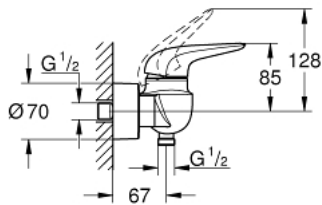

## 23 722 LS3 EUROSTYLE SINGLE-LEVER SHOWER MIXER 1/2"

### PRODUCT DESCRIPTION

- Colour: moon white/chrome
- wall mounted
- solid metal lever
- GROHE SilkMove 35 mm ceramic cartridge
- with temperature limiter
- GROHE LongLife finish
- adjustable flow rate limiter
- shower outlet 1/2" with integrated non-return valve
- covered S-unions
- escutcheon and shaft sealing
- protected against backflow

### SPARE PARTS

- 1: Solid metal lever (Spare part-nr. 46954LS0)
  - 2: Cap (Spare part-nr. 46436000)
  - 3: Screw coupling (Spare part-nr. 46460000)
  - 4: Cartridge (Spare part-nr. 46374000)
  - 5: Non-return valve (Spare part-nr. 48276000)
  - 6: Screw connection 1/2" (Spare part-nr. 45044000)
  - 7: S-union (Spare part-nr. 12693LS0)
  - 8: Socket spanner (Spare part-nr. 19332000)\*
  - 9: Extension 30 (Spare part-nr. 46238000)\*
  - 10: Special spanner (Spare part-nr. 19377000)\*
- \* Optional accessories