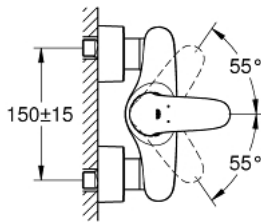

## 23 722 LS3 EUROSTYLE SINGLE-LEVER SHOWER MIXER 1/2"

### PRODUCT DESCRIPTION

- Typ: moon white/chrome
- wall mounted
- solid metal lever
- GROHE SilkMove 35 mm ceramic cartridge
- with temperature limiter
- GROHE LongLife finish
- adjustable flow rate limiter
- shower outlet 1/2" with integrated non-return valve
- covered S-unions
- metal wall escutcheons
- protected against backflow

### SPARE PARTS

- 1: Solid metal lever (Spare part-nr. 46954LS0)
- 2: Cap (Spare part-nr. 46436000)
- 3: Screw coupling (Spare part-nr. 46460000)
- 4: Cartridge (Spare part-nr. 46374000)
- 5: Non-return valve (Spare part-nr. 48276000)
- 6: Screw connection 1/2" (Spare part-nr. 45044000)
- 7: S-union (Spare part-nr. 12693LS0)
- 8: Socket spanner (Spare part-nr. 19332000)\*
- 9: Extension set, 30 mm (Spare part-nr. 46238000)\*
- 10: Special spanner (Spare part-nr. 19377000)\*