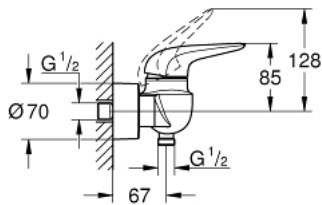

## 23 722 LS3 EUROSTYLE SINGLE-LEVER SHOWER MIXER 1/2"

### PRODUCT DESCRIPTION

- Typ: moon white/chrome
- wall mounted
- solid metal lever
- GROHE SilkMove 35 mm ceramic cartridge
- with temperature limiter
- GROHE LongLife finish
- adjustable flow rate limiter
- shower outlet 1/2" with integrated non-return valve
- covered S-unions
- metal wall escutcheons
- protected against backflow

### SPARE PARTS

- 1: Solid metal lever (Spare part-nr. 46954LS0)
- 2: Cap (Spare part-nr. 46436000)
- 3: Screw coupling (Spare part-nr. 46460000)
- 4: Cartridge (Spare part-nr. 46374000)
- 5: Non-return valve (Spare part-nr. 48276000)
- 6: Screw connection 1/2" (Spare part-nr. 45044000)
- 7: S-union (Spare part-nr. 12693LS0)
- 8: Socket spanner (Spare part-nr. 19332000)\*
- 9: Extension set, 30 mm (Spare part-nr. 46238000)\*
- 10: Special spanner (Spare part-nr. 19377000)\*