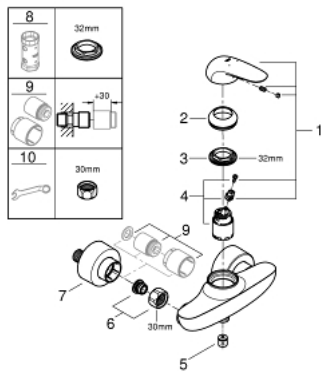

## 23 722 LS3 EUROSTYLE SINGLE-LEVER SHOWER MIXER 1/2"

### PRODUCT DESCRIPTION

- Typ: moon white/chrome
- wall mounted
- solid metal lever
- GROHE SilkMove 35 mm ceramic cartridge
- with temperature limiter
- GROHE LongLife finish
- adjustable flow rate limiter
- shower outlet 1/2" with integrated non-return valve
- covered S-unions
- metal wall escutcheons
- protected against backflow

### SPARE PARTS

- 1: Solid metal lever (Spare part-nr. 46954LS0)
- 2: Cap (Spare part-nr. 46436000)
- 3: Screw coupling (Spare part-nr. 46460000)
- 4: Cartridge (Spare part-nr. 46374000)
- 5: Non-return valve (Spare part-nr. 48276000)
- 6: Screw connection 1/2" (Spare part-nr. 45044000)
- 7: S-union (Spare part-nr. 12693LS0)
- 8: Socket spanner (Spare part-nr. 19332000)\*
- 9: Extension set, 30 mm (Spare part-nr. 46238000)\*
- 10: Special spanner (Spare part-nr. 19377000)\*