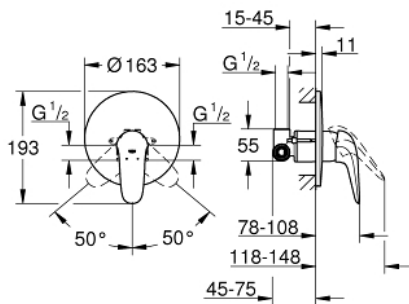

23 725 003 EUROSTYLE SINGLE-LEVER SHOWER MIXER 1/2"

PRODUCT DESCRIPTION

- Colour: chrome
- wall installation
- consisting of:
 - set for final installation
 - 19 507 003
 - with concealed body
 - solid metal lever
 - GROHE SilkMove 46 mm ceramic cartridge
 - adjustable flow rate limiter
 - GROHE LongLife finish
 - metal wall escutcheon
 - escutcheon and shaft sealing
 - GROHE FastFixation covered fixation
- optional temperature limiter ref. no. 46 308

23 725 003 EUROSTYLE SINGLE-LEVER SHOWER MIXER 1/2"

SPARE PARTS

- 1: Solid metal lever (Spare part-nr. 46954000)
 - 2: Escutcheon (Spare part-nr. 46904000)
 - 3: Cartridge (Spare part-nr. 46048000)
 - 4: Temperature limiter (Spare part-nr. 46308000)*
 - 5: Extension set (Spare part-nr. 46191000)*
 - 6: Extension set (Spare part-nr. 46343000)*
- * Optional accessories