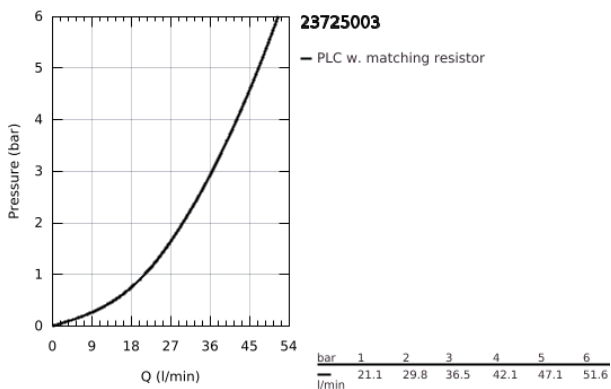

23 725 003 EUROSTYLE SINGLE-LEVER SHOWER MIXER 1/2"

PRODUCT DESCRIPTION

- Colour: chrome
- wall installation
- consisting of:
 - set for final installation
 - 19 507 003
 - with concealed body
 - solid metal lever
 - GROHE SilkMove 46 mm ceramic cartridge
 - adjustable flow rate limiter
 - GROHE LongLife finish
 - metal wall escutcheon
 - escutcheon and shaft sealing
 - GROHE FastFixation covered fixation
- optional temperature limiter ref. no. 46 308

23 725 003 EUROSTYLE SINGLE-LEVER SHOWER MIXER 1/2"

SPARE PARTS

- 1: Solid metal lever (Spare part-nr. 46954000)
 - 2: Escutcheon (Spare part-nr. 46904000)
 - 3: Cartridge (Spare part-nr. 46048000)
 - 4: Temperature limiter (Spare part-nr. 46308000)*
 - 5: Extension set (Spare part-nr. 46191000)*
 - 6: Extension set (Spare part-nr. 46343000)*
- * Optional accessories