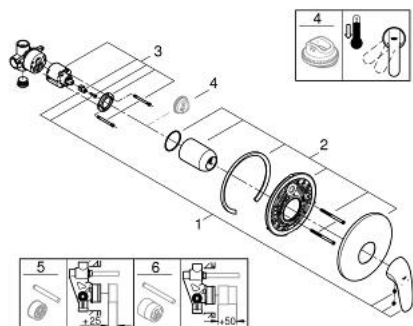

23 725 003 EUROSTYLE SINGLE-LEVER SHOWER MIXER 1/2"

PRODUCT DESCRIPTION

- Colour: chrome
- wall installation
- consisting of:
 - set for final installation
 - 19 507 003
 - with concealed body
 - solid metal lever
 - GROHE SilkMove 46 mm ceramic cartridge
 - adjustable flow rate limiter
 - GROHE LongLife finish
 - metal wall escutcheon
 - escutcheon and shaft sealing
 - GROHE FastFixation covered fixation
- optional temperature limiter ref. no. 46 308

23 725 003 EUROSTYLE SINGLE-LEVER SHOWER MIXER 1/2"

SPARE PARTS

- 1: Solid metal lever (Spare part-nr. 46954000)
 - 2: Escutcheon (Spare part-nr. 46904000)
 - 3: Cartridge (Spare part-nr. 46048000)
 - 4: Temperature limiter (Spare part-nr. 46308000)*
 - 5: Extension set (Spare part-nr. 46191000)*
 - 6: Extension set (Spare part-nr. 46343000)*
- * Optional accessories