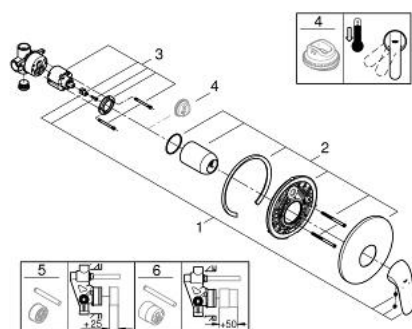

23 725 003 EUROSTYLE SINGLE-LEVER SHOWER MIXER 1/2"

PRODUCT DESCRIPTION

- Tyc: Chrome
- wall installation
- consisting of:
 - set for final installation
 - (19 507 003)
 - with concealed body
 - solid metal lever
 - GROHE SilkMove 46 mm ceramic cartridge
 - adjustable flow rate limiter
 - GROHE LongLife finish
 - metal wall escutcheon
 - escutcheon and shaft sealing
 - GROHE FastFixation covered fixation
 - optional temperature limiter ref. no. 46 308

23 725 003 EUROSTYLE SINGLE-LEVER SHOWER MIXER 1/2"

SPARE PARTS

- 1: Solid metal lever (Spare part-nr. 46954000)
 - 2: Escutcheon (Spare part-nr. 46904000)
 - 3: Cartridge (Spare part-nr. 46048000)
 - 4: Temperature limiter (Spare part-nr. 46308000)*
 - 5: Extension set (Spare part-nr. 46191000)*
 - 6: Extension set (Spare part-nr. 46343000)*
- * Optional accessories