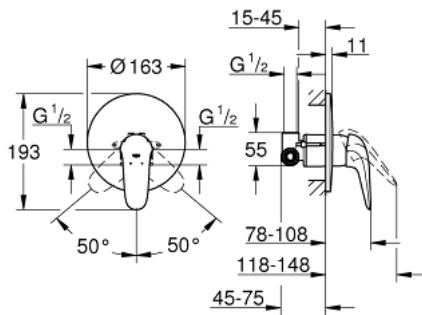

23 725 003 EUROSTYLE SINGLE-LEVER SHOWER MIXER 1/2"

PRODUCT DESCRIPTION

- Tyc: Chrome
- wall installation
- consisting of:
 - set for final installation
 - (19 507 003)
 - with concealed body
 - solid metal lever
 - GROHE SilkMove 46 mm ceramic cartridge
 - adjustable flow rate limiter
 - GROHE LongLife finish
 - metal wall escutcheon
 - escutcheon and shaft sealing
 - GROHE FastFixation covered fixation
 - optional temperature limiter ref. no. 46 308

23 725 003 EUROSTYLE SINGLE-LEVER SHOWER MIXER 1/2"

SPARE PARTS

- 1: Solid metal lever (Spare part-nr. 46954000)
 - 2: Escutcheon (Spare part-nr. 46904000)
 - 3: Cartridge (Spare part-nr. 46048000)
 - 4: Temperature limiter (Spare part-nr. 46308000)*
 - 5: Extension set (Spare part-nr. 46191000)*
 - 6: Extension set (Spare part-nr. 46343000)*
- * Optional accessories