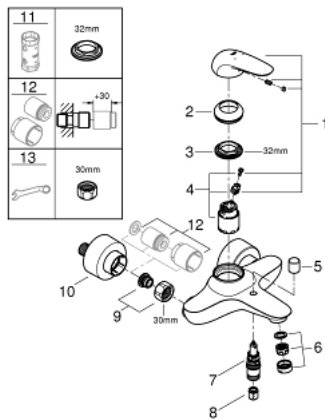

23 726 003 EUROSTYLE SINGLE-LEVER BATH MIXER 1/2"

PRODUCT DESCRIPTION

- Colour: chrome
- wall mounted
- solid metal lever
- GROHE SilkMove 35 mm ceramic cartridge
- with temperature limiter
- GROHE LongLife finish
- adjustable flow rate limiter
- automatic diverter: bath/shower
- mousseur
- shower outlet 1/2" with integrated non-return valve
- covered S-unions
- escutcheon and shaft sealing
- protected against backflow

23 726 003 EUROSTYLE SINGLE-LEVER BATH MIXER 1/2"

SPARE PARTS

- 1: Solid metal lever (Spare part-nr. 46954000)
- 2: Cap (Spare part-nr. 46436000)
- 3: Screw coupling (Spare part-nr. 46460000)
- 4: Cartridge (Spare part-nr. 46374000)
- 5: Diverter knob (Spare part-nr. 64309000)
- 6: Mousseur (Spare part-nr. 13952000)
- 7: Diverter (Spare part-nr. 65655000)
- 8: Non-return valve (Spare part-nr. 48276000)
- 9: Screw connection 1/2" (Spare part-nr. 45044000)
- 10: S-union (Spare part-nr. 12693000)
- 11: Socket spanner (Spare part-nr. 19332000)*
- 12: Extension 30 (Spare part-nr. 46238000)*
- 13: Special spanner (Spare part-nr. 19377000)*