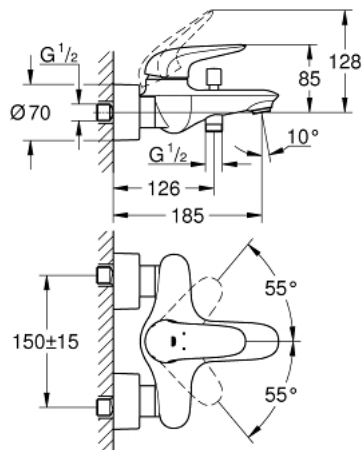

23 726 003 EUROSTYLE SINGLE-LEVER BATH MIXER 1/2"

PRODUCT DESCRIPTION

- Colour: chrome
- wall mounted
- solid metal lever
- GROHE SilkMove 35 mm ceramic cartridge
- with temperature limiter
- GROHE LongLife finish
- adjustable flow rate limiter
- automatic diverter: bath/shower
- mousseur
- shower outlet 1/2" with integrated non-return valve
- covered S-unions
- escutcheon and shaft sealing
- protected against backflow

23 726 003 EUROSTYLE SINGLE-LEVER BATH MIXER 1/2"

SPARE PARTS

- 1: Solid metal lever (Spare part-nr. 46954000)
- 2: Cap (Spare part-nr. 46436000)
- 3: Screw coupling (Spare part-nr. 46460000)
- 4: Cartridge (Spare part-nr. 46374000)
- 5: Diverter knob (Spare part-nr. 64309000)
- 6: Mousseur (Spare part-nr. 13952000)
- 7: Diverter (Spare part-nr. 65655000)
- 8: Non-return valve (Spare part-nr. 48276000)
- 9: Screw connection 1/2" (Spare part-nr. 45044000)
- 10: S-union (Spare part-nr. 12693000)
- 11: Socket spanner (Spare part-nr. 19332000)*
- 12: Extension 30 (Spare part-nr. 46238000)*
- 13: Special spanner (Spare part-nr. 19377000)*