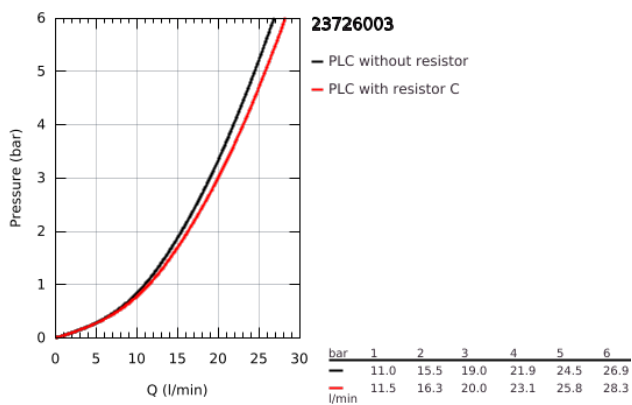

23 726 003 EUROSTYLE SINGLE-LEVER BATH MIXER 1/2"

PRODUCT DESCRIPTION

- Colour: chrome
- wall mounted
- solid metal lever
- GROHE SilkMove 35 mm ceramic cartridge
- with temperature limiter
- GROHE LongLife finish
- adjustable flow rate limiter
- automatic diverter: bath/shower
- mousseur
- shower outlet 1/2" with integrated non-return valve
- covered S-unions
- escutcheon and shaft sealing
- protected against backflow

23 726 003 EUROSTYLE SINGLE-LEVER BATH MIXER 1/2"

SPARE PARTS

- 1: Solid metal lever (Spare part-nr. 46954000)
- 2: Cap (Spare part-nr. 46436000)
- 3: Screw coupling (Spare part-nr. 46460000)
- 4: Cartridge (Spare part-nr. 46374000)
- 5: Diverter knob (Spare part-nr. 64309000)
- 6: Mousseur (Spare part-nr. 13952000)
- 7: Diverter (Spare part-nr. 65655000)
- 8: Non-return valve (Spare part-nr. 48276000)
- 9: Screw connection 1/2" (Spare part-nr. 45044000)
- 10: S-union (Spare part-nr. 12693000)
- 11: Socket spanner (Spare part-nr. 19332000)*
- 12: Extension 30 (Spare part-nr. 46238000)*
- 13: Special spanner (Spare part-nr. 19377000)*