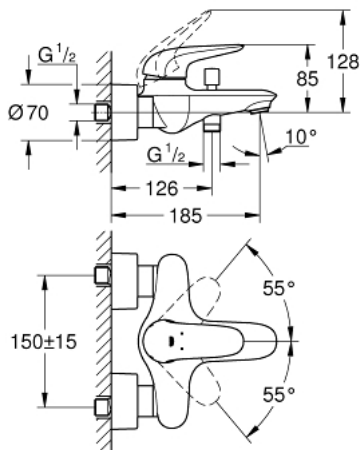

23 726 003 EUROSTYLE SINGLE-LEVER BATH MIXER 1/2"

PRODUCT DESCRIPTION

- Tyc: Chrome
- wall mounted
- solid metal lever
- GROHE SilkMove 35 mm ceramic cartridge
- with temperature limiter
- GROHE LongLife finish
- adjustable flow rate limiter
- automatic diverter: bath/shower
- mousseur
- shower outlet 1/2" with integrated non-return valve
- covered S-unions
- metal wall escutcheons
- protected against backflow

23 726 003 EUROSTYLE SINGLE-LEVER BATH MIXER 1/2"

SPARE PARTS

- 1: Solid metal lever (Spare part-nr. 46954000)
 - 2: Cap (Spare part-nr. 46436000)
 - 3: Screw coupling (Spare part-nr. 46460000)
 - 4: Cartridge (Spare part-nr. 46374000)
 - 5: Diverter knob (Spare part-nr. 64309000)
 - 6: Mousseur (Spare part-nr. 13952000)
 - 7: Diverter (Spare part-nr. 65655000)
 - 8: Non-return valve (Spare part-nr. 48276000)
 - 9: Screw connection 1/2" (Spare part-nr. 45044000)
 - 10: S-union (Spare part-nr. 12693000)
 - 11: Socket spanner (Spare part-nr. 19332000)*
 - 12: Extension set, 30 mm (Spare part-nr. 46238000)*
 - 13: Special spanner (Spare part-nr. 19377000)*
- * Optional accessories