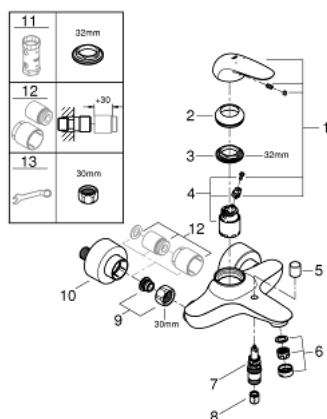

23 726 003 EUROSTYLE SINGLE-LEVER BATH MIXER 1/2"

PRODUCT DESCRIPTION

- Tyc: Chrome
- wall mounted
- solid metal lever
- GROHE SilkMove 35 mm ceramic cartridge
- with temperature limiter
- GROHE LongLife finish
- adjustable flow rate limiter
- automatic diverter: bath/shower
- mousseur
- shower outlet 1/2" with integrated non-return valve
- covered S-unions
- metal wall escutcheons
- protected against backflow

23 726 003 EUROSTYLE SINGLE-LEVER BATH MIXER 1/2"

SPARE PARTS

- 1: Solid metal lever (Spare part-nr. 46954000)
 - 2: Cap (Spare part-nr. 46436000)
 - 3: Screw coupling (Spare part-nr. 46460000)
 - 4: Cartridge (Spare part-nr. 46374000)
 - 5: Diverter knob (Spare part-nr. 64309000)
 - 6: Mousseur (Spare part-nr. 13952000)
 - 7: Diverter (Spare part-nr. 65655000)
 - 8: Non-return valve (Spare part-nr. 48276000)
 - 9: Screw connection 1/2" (Spare part-nr. 45044000)
 - 10: S-union (Spare part-nr. 12693000)
 - 11: Socket spanner (Spare part-nr. 19332000)*
 - 12: Extension set, 30 mm (Spare part-nr. 46238000)*
 - 13: Special spanner (Spare part-nr. 19377000)*
- * Optional accessories