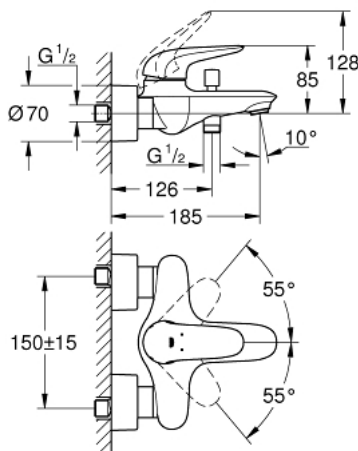

## 23 726 LS3 EUROSTYLE SINGLE-LEVER BATH MIXER 1/2"

### PRODUCT DESCRIPTION

- Colour: moon white/chrome
- wall mounted
- solid metal lever
- GROHE SilkMove 35 mm ceramic cartridge
- with temperature limiter
- GROHE LongLife finish
- adjustable flow rate limiter
- automatic diverter: bath/shower
- mousseur
- shower outlet 1/2" with integrated non-return valve
- covered S-unions
- escutcheon and shaft sealing
- protected against backflow

### SPARE PARTS

- 1: Solid metal lever (Spare part-nr. 46954LS0)
- 2: Cap (Spare part-nr. 46436000)
- 3: Screw coupling (Spare part-nr. 46460000)
- 4: Cartridge (Spare part-nr. 46374000)
- 5: Diverter knob (Spare part-nr. 64309000)
- 6: Mousseur (Spare part-nr. 13952000)
- 7: Diverter (Spare part-nr. 65655000)
- 8: Non-return valve (Spare part-nr. 48276000)
- 9: Screw connection 1/2" (Spare part-nr. 45044000)
- 10: S-union (Spare part-nr. 12693LS0)
- 11: Socket spanner (Spare part-nr. 19332000)\*
- 12: Extension 30 (Spare part-nr. 46238000)\*
- 13: Special spanner (Spare part-nr. 19377000)\*