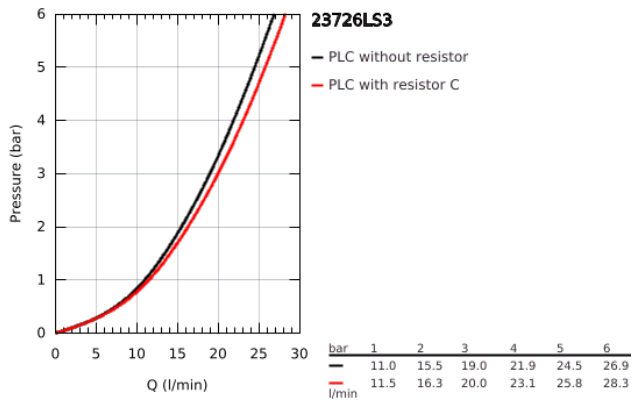

## 23 726 LS3 EUROSTYLE SINGLE-LEVER BATH MIXER 1/2"

### PRODUCT DESCRIPTION

- Colour: moon white/chrome
- wall mounted
- solid metal lever
- GROHE SilkMove 35 mm ceramic cartridge
- with temperature limiter
- GROHE LongLife finish
- adjustable flow rate limiter
- automatic diverter: bath/shower
- mousseur
- shower outlet 1/2" with integrated non-return valve
- covered S-unions
- escutcheon and shaft sealing
- protected against backflow