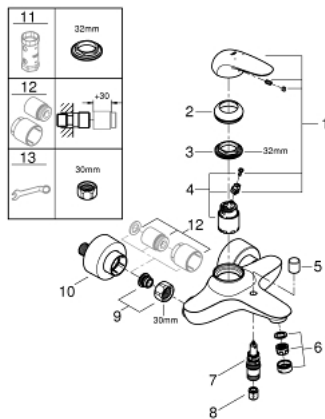

## 23 726 LS3 EUROSTYLE SINGLE-LEVER BATH MIXER 1/2"

### PRODUCT DESCRIPTION

- Colour: moon white/chrome
- wall mounted
- solid metal lever
- GROHE SilkMove 35 mm ceramic cartridge
- with temperature limiter
- GROHE LongLife finish
- adjustable flow rate limiter
- automatic diverter: bath/shower
- mousseur
- shower outlet 1/2" with integrated non-return valve
- covered S-unions
- escutcheon and shaft sealing
- protected against backflow

### SPARE PARTS

- 1: Solid metal lever (Spare part-nr. 46954LS0)
- 2: Cap (Spare part-nr. 46436000)
- 3: Screw coupling (Spare part-nr. 46460000)
- 4: Cartridge (Spare part-nr. 46374000)
- 5: Diverter knob (Spare part-nr. 64309000)
- 6: Mousseur (Spare part-nr. 13952000)
- 7: Diverter (Spare part-nr. 65655000)
- 8: Non-return valve (Spare part-nr. 48276000)
- 9: Screw connection 1/2" (Spare part-nr. 45044000)
- 10: S-union (Spare part-nr. 12693LS0)
- 11: Socket spanner (Spare part-nr. 19332000)\*
- 12: Extension 30 (Spare part-nr. 46238000)\*
- 13: Special spanner (Spare part-nr. 19377000)\*