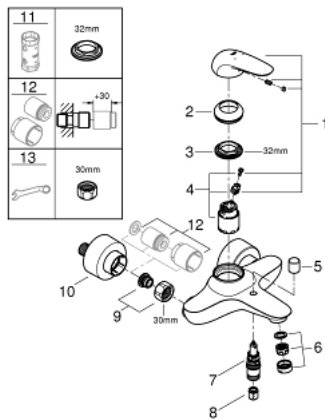

23 726 LS3 EUROSTYLE SINGLE-LEVER BATH MIXER 1/2"

PRODUCT DESCRIPTION

- Typ: moon white/chrome
- wall mounted
- solid metal lever
- GROHE SilkMove 35 mm ceramic cartridge
- with temperature limiter
- GROHE LongLife finish
- adjustable flow rate limiter
- automatic diverter: bath/shower
- mousseur
- shower outlet 1/2" with integrated non-return valve
- covered S-unions
- metal wall escutcheons
- protected against backflow

23 726 LS3 EUROSTYLE SINGLE-LEVER BATH MIXER 1/2"

SPARE PARTS

- 1: Solid metal lever (Spare part-nr. 46954LS0)
- 2: Cap (Spare part-nr. 46436000)
- 3: Screw coupling (Spare part-nr. 46460000)
- 4: Cartridge (Spare part-nr. 46374000)
- 5: Diverter knob (Spare part-nr. 64309000)
- 6: Mousseur (Spare part-nr. 13952000)
- 7: Diverter (Spare part-nr. 65655000)
- 8: Non-return valve (Spare part-nr. 48276000)
- 9: Screw connection 1/2" (Spare part-nr. 45044000)
- 10: S-union (Spare part-nr. 12693LS0)
- 11: Socket spanner (Spare part-nr. 19332000)*
- 12: Extension set, 30 mm (Spare part-nr. 46238000)*
- 13: Special spanner (Spare part-nr. 19377000)*