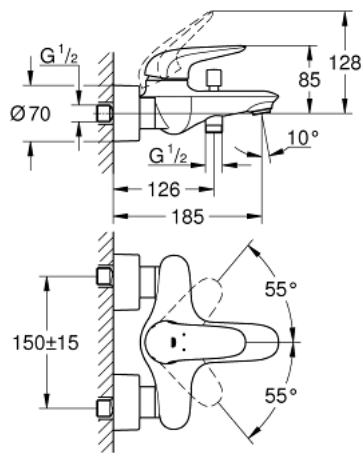

23 726 LS3 EUROSTYLE SINGLE-LEVER BATH MIXER 1/2"

PRODUCT DESCRIPTION

- Typ: moon white/chrome
- wall mounted
- solid metal lever
- GROHE SilkMove 35 mm ceramic cartridge
- with temperature limiter
- GROHE LongLife finish
- adjustable flow rate limiter
- automatic diverter: bath/shower
- mousseur
- shower outlet 1/2" with integrated non-return valve
- covered S-unions
- metal wall escutcheons
- protected against backflow

23 726 LS3 EUROSTYLE SINGLE-LEVER BATH MIXER 1/2"

SPARE PARTS

- 1: Solid metal lever (Spare part-nr. 46954LS0)
- 2: Cap (Spare part-nr. 46436000)
- 3: Screw coupling (Spare part-nr. 46460000)
- 4: Cartridge (Spare part-nr. 46374000)
- 5: Diverter knob (Spare part-nr. 64309000)
- 6: Mousseur (Spare part-nr. 13952000)
- 7: Diverter (Spare part-nr. 65655000)
- 8: Non-return valve (Spare part-nr. 48276000)
- 9: Screw connection 1/2" (Spare part-nr. 45044000)
- 10: S-union (Spare part-nr. 12693LS0)
- 11: Socket spanner (Spare part-nr. 19332000)*
- 12: Extension set, 30 mm (Spare part-nr. 46238000)*
- 13: Special spanner (Spare part-nr. 19377000)*