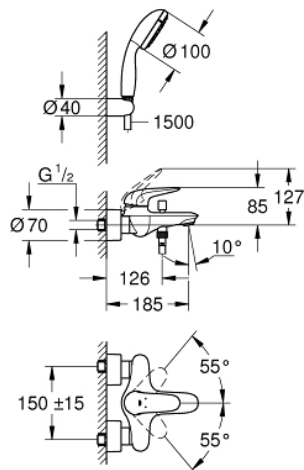

## 23 729 30A EUROSTYLE SINGLE-LEVER BATH MIXER 1/2"

### PRODUCT DESCRIPTION

- Colour: chrome
- wall mounted
- solid metal lever
- GROHE SilkMove 35 mm ceramic cartridge
- with temperature limiter
- GROHE LongLife finish
- adjustable flow rate limiter
- automatic diverter: bath/shower
- mousseur
- shower outlet 1/2" with integrated non-return valve
- covered S-unions
- escutcheon and shaft sealing
- with shower set Tempesta
- consisting of:
  - hand shower Tempesta 100, 2 sprays, 9.5 l/min (26 161)
  - wall shower holder (28 605)
  - shower hose Relexaflex 1500 mm 1/2" x 1/2" (28 151)

### SPARE PARTS

- 1: Solid metal lever (Spare part-nr. 46954000)
  - 2: Cap (Spare part-nr. 46436000)
  - 3: Screw coupling (Spare part-nr. 46460000)
  - 4: Cartridge (Spare part-nr. 46374000)
  - 4.1: Seal kit (Spare part-nr. 46347000)
  - 5: Diverter knob (Spare part-nr. 64309000)
  - 6: Mousseur (Spare part-nr. 13952000)
  - 7: Diverter (Spare part-nr. 65655000)
  - 8: Non-return valve (Spare part-nr. 48276000)
  - 9: Screw connection 1/2" (Spare part-nr. 45044000)
  - 10: S-union (Spare part-nr. 12693000)
  - 12: Extension 30 (Spare part-nr. 46238000)\*
  - 13: Special spanner (Spare part-nr. 19377000)\*
  - 14: Socket spanner (Spare part-nr. 19332000)\*
- \* Optional accessories