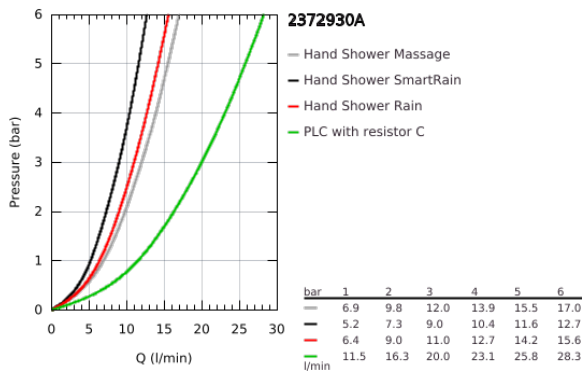

## 23 729 30A EUROSTYLE SINGLE-LEVER BATH MIXER 1/2"

### PRODUCT DESCRIPTION

- Colour: chrome
- wall mounted
- solid metal lever
- GROHE SilkMove 35 mm ceramic cartridge
- with temperature limiter
- GROHE LongLife finish
- adjustable flow rate limiter
- automatic diverter: bath/shower
- mousseur
- shower outlet 1/2" with integrated non-return valve
- covered S-unions
- escutcheon and shaft sealing
- with shower set Tempesta
- consisting of:
  - hand shower Tempesta 100, 2 sprays, 9.5 l/min (26 161)
  - wall shower holder (28 605)
  - shower hose Relexaflex 1500 mm 1/2" x 1/2" (28 151)