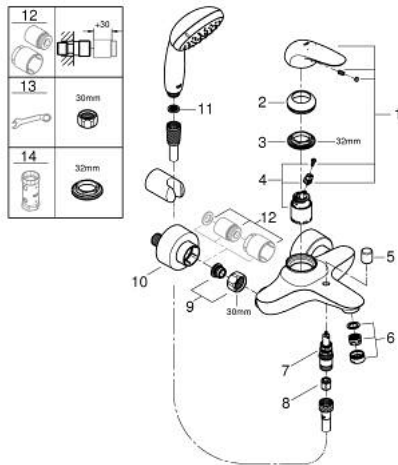

## 23 729 30A EUROSTYLE SINGLE-LEVER BATH MIXER 1/2"

### PRODUCT DESCRIPTION

- Colour: chrome
- wall mounted
- solid metal lever
- GROHE SilkMove 35 mm ceramic cartridge
- with temperature limiter
- GROHE LongLife finish
- adjustable flow rate limiter
- automatic diverter: bath/shower
- mousseur
- shower outlet 1/2" with integrated non-return valve
- covered S-unions
- escutcheon and shaft sealing
- with shower set Tempesta
- consisting of:
  - hand shower Tempesta 100, 2 sprays, 9.5 l/min (26 161)
  - wall shower holder (28 605)
  - shower hose Relexaflex 1500 mm 1/2" x 1/2" (28 151)

### SPARE PARTS

- 1: Solid metal lever (Spare part-nr. 46954000)
  - 2: Cap (Spare part-nr. 46436000)
  - 3: Screw coupling (Spare part-nr. 46460000)
  - 4: Cartridge (Spare part-nr. 46374000)
  - 4.1: Seal kit (Spare part-nr. 46347000)
  - 5: Diverter knob (Spare part-nr. 64309000)
  - 6: Mousseur (Spare part-nr. 13952000)
  - 7: Diverter (Spare part-nr. 65655000)
  - 8: Non-return valve (Spare part-nr. 48276000)
  - 9: Screw connection 1/2" (Spare part-nr. 45044000)
  - 10: S-union (Spare part-nr. 12693000)
  - 12: Extension 30 (Spare part-nr. 46238000)\*
  - 13: Special spanner (Spare part-nr. 19377000)\*
  - 14: Socket spanner (Spare part-nr. 19332000)\*
- \* Optional accessories