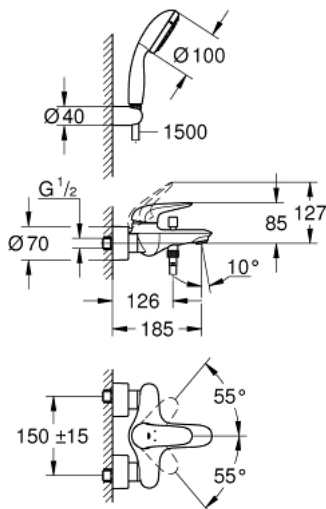

## 23 729 30A EUROSTYLE SINGLE-LEVER BATH MIXER 1/2"

### PRODUCT DESCRIPTION

- Tyc: Chrome
- wall mounted
- solid metal lever
- GROHE SilkMove 35 mm ceramic cartridge
- with temperature limiter
- GROHE LongLife finish
- adjustable flow rate limiter
- automatic diverter: bath/shower
- mousseur
- shower outlet 1/2" with integrated non-return valve
- covered S-unions
- metal wall escutcheons
- with shower set Tempesta
- consisting of:
  - hand shower Tempesta 100, 2 sprays, 9.5 l/min (26 161)
  - wall shower holder (28 605)
  - Relaxaflex hose 1500 mm 1/2" x 1/2" (28 151)

### SPARE PARTS

- 1: Solid metal lever (Spare part-nr. 46954000)
  - 2: Cap (Spare part-nr. 46436000)
  - 3: Screw coupling (Spare part-nr. 46460000)
  - 4: Cartridge (Spare part-nr. 46374000)
  - 4.1: Seal kit (Spare part-nr. 46347000)
  - 5: Diverter knob (Spare part-nr. 64309000)
  - 6: Mousseur (Spare part-nr. 13952000)
  - 7: Diverter (Spare part-nr. 65655000)
  - 8: Non-return valve (Spare part-nr. 48276000)
  - 9: Screw connection 1/2" (Spare part-nr. 45044000)
  - 10: S-union (Spare part-nr. 12693000)
  - 12: Extension set, 30 mm (Spare part-nr. 46238000)\*
  - 13: Special spanner (Spare part-nr. 19377000)\*
  - 14: Socket spanner (Spare part-nr. 19332000)\*
- \* Optional accessories