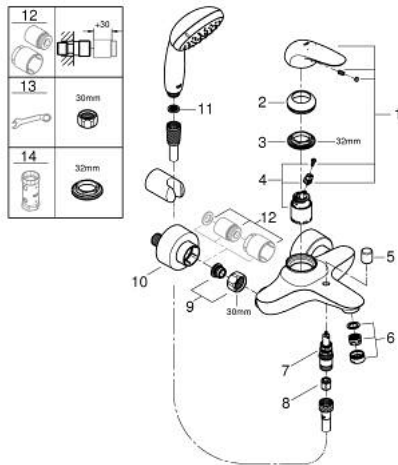

## 23 729 30A EUROSTYLE SINGLE-LEVER BATH MIXER 1/2"

### PRODUCT DESCRIPTION

- Tyc: Chrome
- wall mounted
- solid metal lever
- GROHE SilkMove 35 mm ceramic cartridge
- with temperature limiter
- GROHE LongLife finish
- adjustable flow rate limiter
- automatic diverter: bath/shower
- mousseur
- shower outlet 1/2" with integrated non-return valve
- covered S-unions
- metal wall escutcheons
- with shower set Tempesta
- consisting of:
  - hand shower Tempesta 100, 2 sprays, 9.5 l/min (26 161)
  - wall shower holder (28 605)
  - Relaxaflex hose 1500 mm 1/2" x 1/2" (28 151)

### SPARE PARTS

- 1: Solid metal lever (Spare part-nr. 46954000)
  - 2: Cap (Spare part-nr. 46436000)
  - 3: Screw coupling (Spare part-nr. 46460000)
  - 4: Cartridge (Spare part-nr. 46374000)
  - 4.1: Seal kit (Spare part-nr. 46347000)
  - 5: Diverter knob (Spare part-nr. 64309000)
  - 6: Mousseur (Spare part-nr. 13952000)
  - 7: Diverter (Spare part-nr. 65655000)
  - 8: Non-return valve (Spare part-nr. 48276000)
  - 9: Screw connection 1/2" (Spare part-nr. 45044000)
  - 10: S-union (Spare part-nr. 12693000)
  - 12: Extension set, 30 mm (Spare part-nr. 46238000)\*
  - 13: Special spanner (Spare part-nr. 19377000)\*
  - 14: Socket spanner (Spare part-nr. 19332000)\*
- \* Optional accessories