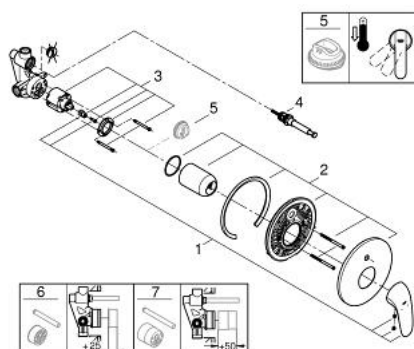

23 730 003 EUROSTYLE SINGLE-LEVER BATH MIXER 1/2"

PRODUCT DESCRIPTION

- Colour: chrome
- wall installation
- GROHE SilkMove 46 mm ceramic cartridge
- GROHE LongLife finish
- GROHE FastFixation covered fixation
- consisting of:
- set for final installation
- 19 506 003
- with concealed body
- adjustable flow rate limiter
- automatic diverter: bath/shower
- solid metal lever
- escutcheon and shaft sealing
- metal wall escutcheon
- optional temperature limiter ref. no. 46 308
- escutcheon and shaft sealing

23 730 003 EUROSTYLE SINGLE-LEVER BATH MIXER 1/2"

SPARE PARTS

- 1: Solid metal lever (Spare part-nr. 46954000)
 - 2: Escutcheon (Spare part-nr. 46905000)
 - 3: Cartridge (Spare part-nr. 46048000)
 - 4: Diverter (Spare part-nr. 46737000)
 - 5: Temperature limiter (Spare part-nr. 46308000)*
 - 6: Extension set (Spare part-nr. 46191000)*
 - 7: Extension set (Spare part-nr. 46343000)*
- * Optional accessories