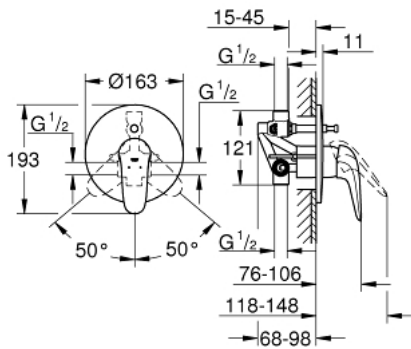

23 730 003 EUROSTYLE SINGLE-LEVER BATH MIXER 1/2"

PRODUCT DESCRIPTION

- Colour: chrome
- wall installation
- GROHE SilkMove 46 mm ceramic cartridge
- GROHE LongLife finish
- GROHE FastFixation covered fixation
- consisting of:
- set for final installation
- 19 506 003
- with concealed body
- adjustable flow rate limiter
- automatic diverter: bath/shower
- solid metal lever
- escutcheon and shaft sealing
- metal wall escutcheon
- optional temperature limiter ref. no. 46 308
- escutcheon and shaft sealing

23 730 003 EUROSTYLE SINGLE-LEVER BATH MIXER 1/2"

SPARE PARTS

- 1: Solid metal lever (Spare part-nr. 46954000)
 - 2: Escutcheon (Spare part-nr. 46905000)
 - 3: Cartridge (Spare part-nr. 46048000)
 - 4: Diverter (Spare part-nr. 46737000)
 - 5: Temperature limiter (Spare part-nr. 46308000)*
 - 6: Extension set (Spare part-nr. 46191000)*
 - 7: Extension set (Spare part-nr. 46343000)*
- * Optional accessories