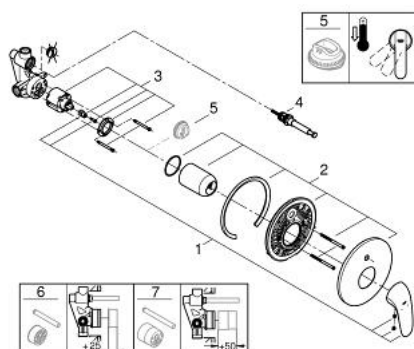

23 730 003 EUROSTYLE SINGLE-LEVER BATH MIXER 1/2"

PRODUCT DESCRIPTION

- Tyc: Chrome
- wall installation
- GROHE SilkMove 46 mm ceramic cartridge
- GROHE LongLife finish
- GROHE FastFixation covered fixation
- consisting of:
- set for final installation
- (19 506 003)
- with concealed body
- adjustable flow rate limiter
- automatic diverter: bath/shower
- solid metal lever
- escutcheon and shaft sealing
- metal wall escutcheon
- optional temperature limiter ref. no. 46 308
- metal wall escutcheons

23 730 003 EUROSTYLE SINGLE-LEVER BATH MIXER 1/2"

SPARE PARTS

- 1: Solid metal lever (Spare part-nr. 46954000)
 - 2: Escutcheon (Spare part-nr. 46905000)
 - 3: Cartridge (Spare part-nr. 46048000)
 - 4: Diverter (Spare part-nr. 46737000)
 - 5: Temperature limiter (Spare part-nr. 46308000)*
 - 6: Extension set (Spare part-nr. 46191000)*
 - 7: Extension set (Spare part-nr. 46343000)*
- * Optional accessories