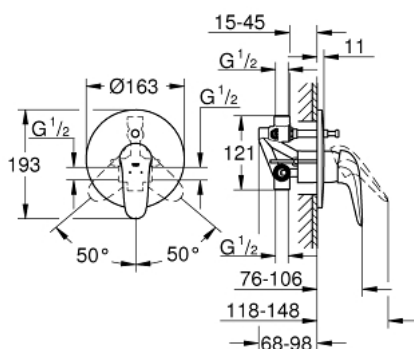

23 730 003 EUROSTYLE SINGLE-LEVER BATH MIXER 1/2"

PRODUCT DESCRIPTION

- Tyc: Chrome
- wall installation
- GROHE SilkMove 46 mm ceramic cartridge
- GROHE LongLife finish
- GROHE FastFixation covered fixation
- consisting of:
- set for final installation
- (19 506 003)
- with concealed body
- adjustable flow rate limiter
- automatic diverter: bath/shower
- solid metal lever
- escutcheon and shaft sealing
- metal wall escutcheon
- optional temperature limiter ref. no. 46 308
- metal wall escutcheons

23 730 003 EUROSTYLE SINGLE-LEVER BATH MIXER 1/2"

SPARE PARTS

- 1: Solid metal lever (Spare part-nr. 46954000)
 - 2: Escutcheon (Spare part-nr. 46905000)
 - 3: Cartridge (Spare part-nr. 46048000)
 - 4: Diverter (Spare part-nr. 46737000)
 - 5: Temperature limiter (Spare part-nr. 46308000)*
 - 6: Extension set (Spare part-nr. 46191000)*
 - 7: Extension set (Spare part-nr. 46343000)*
- * Optional accessories