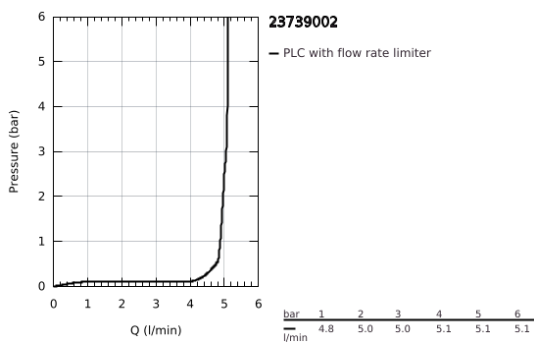

23 739 002 CONCETTO SINGLE-LEVER BASIN MIXER 1/2" L-SIZE

PRODUCT DESCRIPTION

- Colour: chrome
- single hole installation
- metal lever
- GROHE SilkMove 35 mm ceramic cartridge
- adjustable flow rate limiter
- GROHE LongLife finish
- GROHE EcoJoy - less water, perfect flow
- maximum flow rate (at 3 bar): 5 l/min
- GROHE FastFixation installation system
- swivel tubular spout with stop limiter
- adjustable swivel area 0° / 150° / 360°
- pop-up waste set 1 1/4"
- flexible connection hoses
- optional temperature limiter ref. no. 46 375
- min. recommended pressure 1.0 bar

23 739 002 **CONCETTO SINGLE-LEVER BASIN MIXER 1/2" L-SIZE**

SPARE PARTS

- 1: Lever (Spare part-nr. 46754000)
- 2: Cartridge (Spare part-nr. 46374000)
- 3: Mousseur (Spare part-nr. 64196000)
- 4: Safety ring (Spare part-nr. 48420000)
- 5: Sealing washer (Spare part-nr. 0128500M)
- 6: Pop-up rod (Spare part-nr. 46739000)
- 7: Shank mounting kit (Spare part-nr. 46671000)
- 8: Waste set 1 1/4" (Spare part-nr. 28910000)
- 8.1: Plug (Spare part-nr. 07182000)
- 8.2: Eccentric rod (Spare part-nr. 07052000)
- 9: Socket spanner (Spare part-nr. 19332000)*
- 10: Mounting wrench (Spare part-nr. 19017000)*
- 11: Eccentric rod (Spare part-nr. 07341000)*