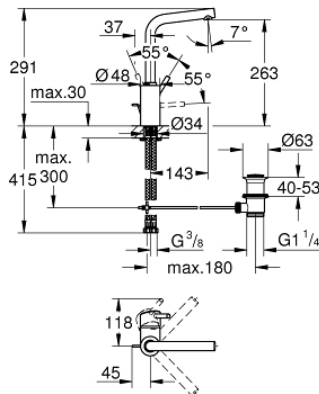

23 739 002 CONCETTO SINGLE-LEVER BASIN MIXER 1/2" L-SIZE

PRODUCT DESCRIPTION

- Colour: chrome
- single hole installation
- metal lever
- GROHE SilkMove 35 mm ceramic cartridge
- adjustable flow rate limiter
- GROHE LongLife finish
- GROHE EcoJoy - less water, perfect flow
- maximum flow rate (at 3 bar): 5 l/min
- GROHE FastFixation installation system
- swivel tubular spout with stop limiter
- adjustable swivel area 0° / 150° / 360°
- pop-up waste set 1 1/4"
- flexible connection hoses
- optional temperature limiter ref. no. 46 375
- min. recommended pressure 1.0 bar

23 739 002 **CONCETTO SINGLE-LEVER BASIN MIXER 1/2" L-SIZE**

SPARE PARTS

- 1: Lever (Spare part-nr. 46754000)
- 2: Cartridge (Spare part-nr. 46374000)
- 3: Mousseur (Spare part-nr. 64196000)
- 4: Safety ring (Spare part-nr. 48420000)
- 5: Sealing washer (Spare part-nr. 0128500M)
- 6: Pop-up rod (Spare part-nr. 46739000)
- 7: Shank mounting kit (Spare part-nr. 46671000)
- 8: Waste set 1 1/4" (Spare part-nr. 28910000)
- 8.1: Plug (Spare part-nr. 07182000)
- 8.2: Eccentric rod (Spare part-nr. 07052000)
- 9: Socket spanner (Spare part-nr. 19332000)*
- 10: Mounting wrench (Spare part-nr. 19017000)*
- 11: Eccentric rod (Spare part-nr. 07341000)*