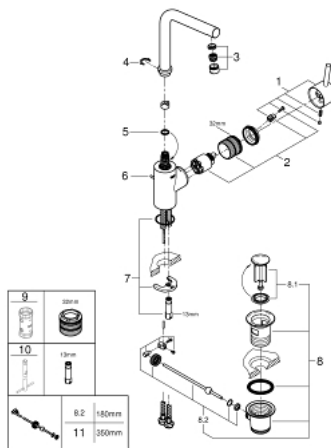

23 739 002 CONCETTO SINGLE-LEVER BASIN MIXER 1/2" L-SIZE

PRODUCT DESCRIPTION

- Colour: chrome
- single hole installation
- metal lever
- GROHE SilkMove 35 mm ceramic cartridge
- adjustable flow rate limiter
- GROHE LongLife finish
- GROHE EcoJoy - less water, perfect flow
- maximum flow rate (at 3 bar): 5 l/min
- GROHE FastFixation installation system
- swivel tubular spout with stop limiter
- adjustable swivel area 0° / 150° / 360°
- pop-up waste set 1 1/4"
- flexible connection hoses
- optional temperature limiter ref. no. 46 375
- min. recommended pressure 1.0 bar

23 739 002 **CONCETTO SINGLE-LEVER BASIN MIXER 1/2" L-SIZE**

SPARE PARTS

- 1: Lever (Spare part-nr. 46754000)
- 2: Cartridge (Spare part-nr. 46374000)
- 3: Mousseur (Spare part-nr. 64196000)
- 4: Safety ring (Spare part-nr. 48420000)
- 5: Sealing washer (Spare part-nr. 0128500M)
- 6: Pop-up rod (Spare part-nr. 46739000)
- 7: Shank mounting kit (Spare part-nr. 46671000)
- 8: Waste set 1 1/4" (Spare part-nr. 28910000)
- 8.1: Plug (Spare part-nr. 07182000)
- 8.2: Eccentric rod (Spare part-nr. 07052000)
- 9: Socket spanner (Spare part-nr. 19332000)*
- 10: Mounting wrench (Spare part-nr. 19017000)*
- 11: Eccentric rod (Spare part-nr. 07341000)*