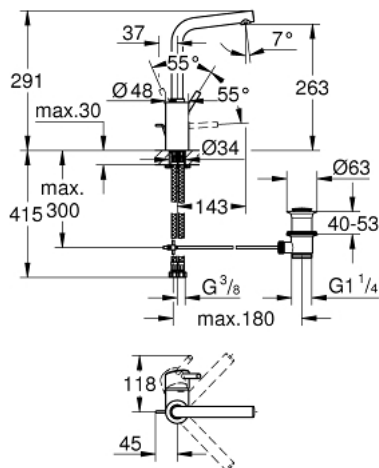

23 739 002 **CONCETTO SINGLE-LEVER BASIN MIXER 1/2"**
L-SIZE

PRODUCT DESCRIPTION

- Tyc: Chrome
- single hole installation
- metal lever
- GROHE SilkMove 35 mm ceramic cartridge
- adjustable flow rate limiter
- GROHE LongLife finish
- GROHE EcoJoy - Less water, perfect flow
- maximum flow rate (at 3 bar): 5 l/min
- GROHE FastFixation installation system
- swivel tubular spout with stop limiter
- adjustable swivel area 0° / 150° / 360°
- pop-up waste set 1 1/4"
- flexible connection hoses
- optional temperature limiter ref. no. 46 375
- min. recommended pressure 1.0 bar

23 739 002 **CONCETTO SINGLE-LEVER BASIN MIXER 1/2"**
L-SIZE

SPARE PARTS

- 1: Lever (Spare part-nr. 46754000)
 - 2: Cartridge (Spare part-nr. 46374000)
 - 3: Mousseur (Spare part-nr. 64196000)
 - 4: Safety ring (Spare part-nr. 48420000)
 - 5: Sealing washer (Spare part-nr. 0128500M)
 - 6: Pop-up rod (Spare part-nr. 46739000)
 - 7: Shank mounting kit (Spare part-nr. 46671000)
 - 8: Waste set 1 1/4" (Spare part-nr. 28910000)
 - 8.1: Plug (Spare part-nr. 07182000)
 - 8.2: Eccentric rod (Spare part-nr. 07052000)
 - 9: Socket spanner (Spare part-nr. 19332000)*
 - 10: Mounting wrench (Spare part-nr. 19017000)*
 - 11: Eccentric rod (Spare part-nr. 07341000)*
- * Optional accessories