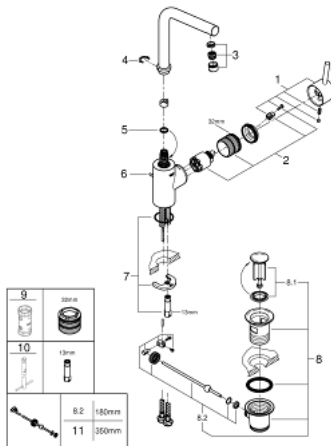

23 739 002 **CONCETTO SINGLE-LEVER BASIN MIXER 1/2"**
L-SIZE

PRODUCT DESCRIPTION

- Tyc: Chrome
- single hole installation
- metal lever
- GROHE SilkMove 35 mm ceramic cartridge
- adjustable flow rate limiter
- GROHE LongLife finish
- GROHE EcoJoy - Less water, perfect flow
- maximum flow rate (at 3 bar): 5 l/min
- GROHE FastFixation installation system
- swivel tubular spout with stop limiter
- adjustable swivel area 0° / 150° / 360°
- pop-up waste set 1 1/4"
- flexible connection hoses
- optional temperature limiter ref. no. 46 375
- min. recommended pressure 1.0 bar

23 739 002 **CONCETTO SINGLE-LEVER BASIN MIXER 1/2"**
L-SIZE

SPARE PARTS

- 1: Lever (Spare part-nr. 46754000)
 - 2: Cartridge (Spare part-nr. 46374000)
 - 3: Mousseur (Spare part-nr. 64196000)
 - 4: Safety ring (Spare part-nr. 48420000)
 - 5: Sealing washer (Spare part-nr. 0128500M)
 - 6: Pop-up rod (Spare part-nr. 46739000)
 - 7: Shank mounting kit (Spare part-nr. 46671000)
 - 8: Waste set 1 1/4" (Spare part-nr. 28910000)
 - 8.1: Plug (Spare part-nr. 07182000)
 - 8.2: Eccentric rod (Spare part-nr. 07052000)
 - 9: Socket spanner (Spare part-nr. 19332000)*
 - 10: Mounting wrench (Spare part-nr. 19017000)*
 - 11: Eccentric rod (Spare part-nr. 07341000)*
- * Optional accessories