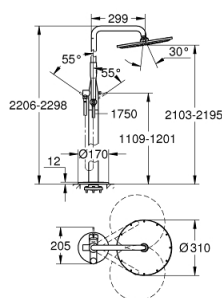

23 741 001 ESSENCE SINGLE-LEVER FREE-STANDING SHOWER SYSTEM

PRODUCT DESCRIPTION

- Colour: chrome
- floor-mounted
- for use with rough-in sets 45 984 001, 29 038 001 or 29 086 000
- without roughing-in set
- GROHE SilkMove 35 mm ceramic cartridge
- with temperature limiter
- GROHE LongLife finish
- automatic diverter
- head shower/hand shower
- 360° horizontal swivable shower arm
- integrated non-return valve in the shower outlet 1/2"
- with shower holder
- Rainshower Cosmopolitan 310 head shower 9.5 l/min (27 477 000)
- with ball joint
- rotation angle $\pm 15^\circ$
- GROHE DreamSpray - perfect spray pattern
- GROHE SpeedClean - effortless limescale removal
- metal stick hand shower
- shower hose Silverflex 1750 mm 1/2" x 1/2" (28 388)
- protected against backflow
- min. recommended pressure 1.0 bar

23 741 001 ESSENCE SINGLE-LEVER FREE-STANDING SHOWER SYSTEM

SPARE PARTS

- 1: Lever (Spare part-nr. 46916000)
- 2: Cartridge (Spare part-nr. 46374000)
- 3: Spare part set (Spare part-nr. 45933000)
- 4: Safety ring (Spare part-nr. 0485300M)
- 5: Diverter knob (Spare part-nr. 64989000)
- 6: Diverter (Spare part-nr. 65655000)
- 7: Dirt strainer (Spare part-nr. 0700200M)
- 8: Non-return valve (Spare part-nr. 08565000)
- 9: Escutcheon and spacer ring (Spare part-nr. 46971000)