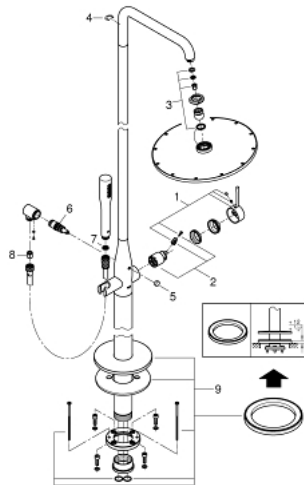

23 741 001 ESSENCE SINGLE-LEVER FREE-STANDING SHOWER SYSTEM

PRODUCT DESCRIPTION

- Colour: chrome
- floor-mounted
- for use with rough-in sets 45 984 001, 29 038 001 or 29 086 000
- without roughing-in set
- GROHE SilkMove 35 mm ceramic cartridge
- with temperature limiter
- GROHE LongLife finish
- automatic diverter
- head shower/hand shower
- 360° horizontal swivable shower arm
- integrated non-return valve in the shower outlet 1/2"
- with shower holder
- Rainshower Cosmopolitan 310 head shower 9.5 l/min (27 477 000)
- with ball joint
- rotation angle $\pm 15^\circ$
- GROHE DreamSpray - perfect spray pattern
- GROHE SpeedClean - effortless limescale removal
- metal stick hand shower
- shower hose Silverflex 1750 mm 1/2" x 1/2" (28 388)
- protected against backflow
- min. recommended pressure 1.0 bar

23 741 001 ESSENCE SINGLE-LEVER FREE-STANDING SHOWER SYSTEM

SPARE PARTS

- 1: Lever (Spare part-nr. 46916000)
- 2: Cartridge (Spare part-nr. 46374000)
- 3: Spare part set (Spare part-nr. 45933000)
- 4: Safety ring (Spare part-nr. 0485300M)
- 5: Diverter knob (Spare part-nr. 64989000)
- 6: Diverter (Spare part-nr. 65655000)
- 7: Dirt strainer (Spare part-nr. 0700200M)
- 8: Non-return valve (Spare part-nr. 08565000)
- 9: Escutcheon and spacer ring (Spare part-nr. 46971000)