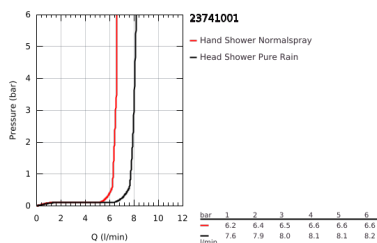

23 741 001 ESSENCE SINGLE-LEVER FREE-STANDING SHOWER SYSTEM

PRODUCT DESCRIPTION

- Colour: chrome
- floor-mounted
- for use with rough-in sets 45 984 001, 29 038 001 or 29 086 000
- without roughing-in set
- GROHE SilkMove 35 mm ceramic cartridge
- with temperature limiter
- GROHE LongLife finish
- automatic diverter
- head shower/hand shower
- 360° horizontal swivable shower arm
- integrated non-return valve in the shower outlet 1/2"
- with shower holder
- Rainshower Cosmopolitan 310 head shower 9.5 l/min (27 477 000)
- with ball joint
- rotation angle $\pm 15^\circ$
- GROHE DreamSpray - perfect spray pattern
- GROHE SpeedClean - effortless limescale removal
- metal stick hand shower
- shower hose Silverflex 1750 mm 1/2" x 1/2" (28 388)
- protected against backflow
- min. recommended pressure 1.0 bar