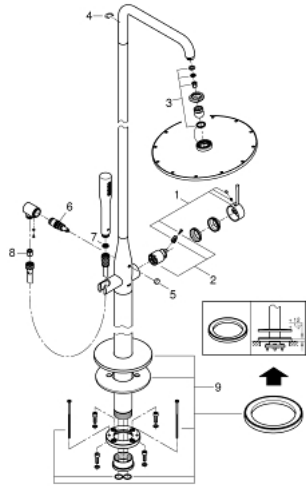

23 741 001 ESSENCE SINGLE-LEVER FREE-STANDING SHOWER SYSTEM

PRODUCT DESCRIPTION

- Tyc: Chrome
- floor-mounted
- for use with rough-in sets 45 984 001, 29 038 001 or 29 086 000
- without rough-in set (sold separately)
- GROHE SilkMove 35 mm ceramic cartridge
- with temperature limiter
- GROHE LongLife finish
- automatic diverter:
- head shower/hand shower
- 360° horizontal swivable shower arm
- integrated non-return valve in the shower outlet 1/2"
- with shower holder
- Rainshower Cosmopolitan 310 head shower 9.5 l/min (27 477 000)
- with ball joint
- rotation angle $\pm 15^\circ$
- GROHE DreamSpray - perfect spray pattern
- GROHE SpeedClean - effortless limescale removal
- metal stick hand shower
- shower hose Silverflex 1750 mm 1/2" x 1/2" (28 388)
- protected against backflow
- min. recommended pressure 1.0 bar

23 741 001 ESSENCE SINGLE-LEVER FREE-STANDING SHOWER SYSTEM

SPARE PARTS

- 1: Lever (Spare part-nr. 46916000)
- 2: Cartridge (Spare part-nr. 46374000)
- 3: Spare part set (Spare part-nr. 45933000)
- 4: Safety ring (Spare part-nr. 0485300M)
- 5: Diverter knob (Spare part-nr. 64989000)
- 6: Diverter (Spare part-nr. 65655000)
- 7: Dirt strainer (Spare part-nr. 0700200M)
- 8: Non-return valve (Spare part-nr. 08565000)
- 9: Escutcheon and spacer ring (Spare part-nr. 46971000)