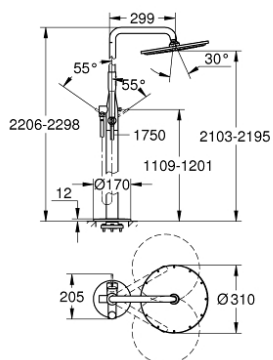

23 741 001 ESSENCE SINGLE-LEVER FREE-STANDING SHOWER SYSTEM

PRODUCT DESCRIPTION

- Tyc: Chrome
- floor-mounted
- for use with rough-in sets 45 984 001, 29 038 001 or 29 086 000
- without rough-in set (sold separately)
- GROHE SilkMove 35 mm ceramic cartridge
- with temperature limiter
- GROHE LongLife finish
- automatic diverter:
- head shower/hand shower
- 360° horizontal swivable shower arm
- integrated non-return valve in the shower outlet 1/2"
- with shower holder
- Rainshower Cosmopolitan 310 head shower 9.5 l/min (27 477 000)
- with ball joint
- rotation angle $\pm 15^\circ$
- GROHE DreamSpray - perfect spray pattern
- GROHE SpeedClean - effortless limescale removal
- metal stick hand shower
- shower hose Silverflex 1750 mm 1/2" x 1/2" (28 388)
- protected against backflow
- min. recommended pressure 1.0 bar

23 741 001 ESSENCE SINGLE-LEVER FREE-STANDING SHOWER SYSTEM

SPARE PARTS

- 1: Lever (Spare part-nr. 46916000)
- 2: Cartridge (Spare part-nr. 46374000)
- 3: Spare part set (Spare part-nr. 45933000)
- 4: Safety ring (Spare part-nr. 0485300M)
- 5: Diverter knob (Spare part-nr. 64989000)
- 6: Diverter (Spare part-nr. 65655000)
- 7: Dirt strainer (Spare part-nr. 0700200M)
- 8: Non-return valve (Spare part-nr. 08565000)
- 9: Escutcheon and spacer ring (Spare part-nr. 46971000)