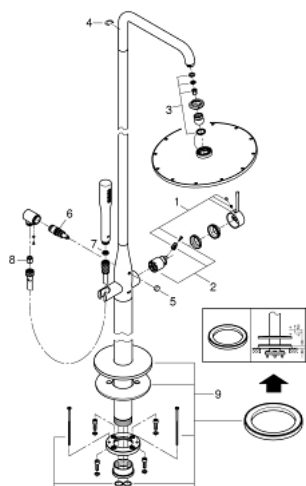

23 741 DC1 ESSENCE SINGLE-LEVER FREE-STANDING SHOWER SYSTEM

PRODUCT DESCRIPTION

- Colour: supersteel
- floor-mounted
- for use with rough-in sets 45 984 001, 29 038 001 or 29 086 000
- without roughing-in set
- GROHE SilkMove 35 mm ceramic cartridge
- with temperature limiter
- GROHE LongLife finish
- automatic diverter
- head shower/hand shower
- 360° horizontal swivable shower arm
- integrated non-return valve in the shower outlet 1/2"
- with shower holder
- Rainshower Cosmopolitan 310 head shower 9.5 l/min (27 477 000)
- with ball joint
- rotation angle $\pm 15^\circ$
- GROHE DreamSpray - perfect spray pattern
- GROHE SpeedClean - effortless limescale removal
- metal stick hand shower
- shower hose Silverflex 1750 mm 1/2" x 1/2" (28 388)
- protected against backflow
- min. recommended pressure 1.0 bar

23 741 DC1 ESSENCE SINGLE-LEVER FREE-STANDING SHOWER SYSTEM

SPARE PARTS

- 1: Lever (Spare part-nr. 46916DC0)
- 2: Cartridge (Spare part-nr. 46374000)
- 3: Spare part set (Spare part-nr. 45933000)
- 4: Safety ring (Spare part-nr. 0485300M)
- 5: Diverter knob (Spare part-nr. 64989DC0)
- 6: Diverter (Spare part-nr. 65655DC0)
- 7: Dirt strainer (Spare part-nr. 0700200M)
- 8: Non-return valve (Spare part-nr. 08565000)
- 9: Escutcheon and spacer ring (Spare part-nr. 46971DC0)