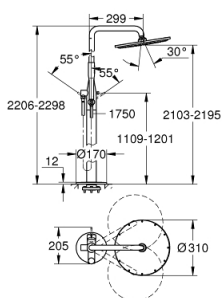

23 741 DC1 ESSENCE SINGLE-LEVER FREE-STANDING SHOWER SYSTEM

PRODUCT DESCRIPTION

- Colour: supersteel
- floor-mounted
- for use with rough-in sets 45 984 001, 29 038 001 or 29 086 000
- without roughing-in set
- GROHE SilkMove 35 mm ceramic cartridge
- with temperature limiter
- GROHE LongLife finish
- automatic diverter
- head shower/hand shower
- 360° horizontal swivable shower arm
- integrated non-return valve in the shower outlet 1/2"
- with shower holder
- Rainshower Cosmopolitan 310 head shower 9.5 l/min (27 477 000)
- with ball joint
- rotation angle $\pm 15^\circ$
- GROHE DreamSpray - perfect spray pattern
- GROHE SpeedClean - effortless limescale removal
- metal stick hand shower
- shower hose Silverflex 1750 mm 1/2" x 1/2" (28 388)
- protected against backflow
- min. recommended pressure 1.0 bar

23 741 DC1 ESSENCE SINGLE-LEVER FREE-STANDING SHOWER SYSTEM

SPARE PARTS

- 1: Lever (Spare part-nr. 46916DC0)
- 2: Cartridge (Spare part-nr. 46374000)
- 3: Spare part set (Spare part-nr. 45933000)
- 4: Safety ring (Spare part-nr. 0485300M)
- 5: Diverter knob (Spare part-nr. 64989DC0)
- 6: Diverter (Spare part-nr. 65655DC0)
- 7: Dirt strainer (Spare part-nr. 0700200M)
- 8: Non-return valve (Spare part-nr. 08565000)
- 9: Escutcheon and spacer ring (Spare part-nr. 46971DC0)