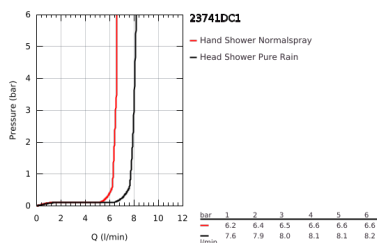

23 741 DC1 ESSENCE SINGLE-LEVER FREE-STANDING SHOWER SYSTEM

PRODUCT DESCRIPTION

- Colour: supersteel
- floor-mounted
- for use with rough-in sets 45 984 001, 29 038 001 or 29 086 000
- without roughing-in set
- GROHE SilkMove 35 mm ceramic cartridge
- with temperature limiter
- GROHE LongLife finish
- automatic diverter
- head shower/hand shower
- 360° horizontal swivable shower arm
- integrated non-return valve in the shower outlet 1/2"
- with shower holder
- Rainshower Cosmopolitan 310 head shower 9.5 l/min (27 477 000)
- with ball joint
- rotation angle $\pm 15^\circ$
- GROHE DreamSpray - perfect spray pattern
- GROHE SpeedClean - effortless limescale removal
- metal stick hand shower
- shower hose Silverflex 1750 mm 1/2" x 1/2" (28 388)
- protected against backflow
- min. recommended pressure 1.0 bar

23 741 DC1 ESSENCE SINGLE-LEVER FREE-STANDING SHOWER SYSTEM

SPARE PARTS

- 1: Lever (Spare part-nr. 46916DC0)
- 2: Cartridge (Spare part-nr. 46374000)
- 3: Spare part set (Spare part-nr. 45933000)
- 4: Safety ring (Spare part-nr. 0485300M)
- 5: Diverter knob (Spare part-nr. 64989DC0)
- 6: Diverter (Spare part-nr. 65655DC0)
- 7: Dirt strainer (Spare part-nr. 0700200M)
- 8: Non-return valve (Spare part-nr. 08565000)
- 9: Escutcheon and spacer ring (Spare part-nr. 46971DC0)