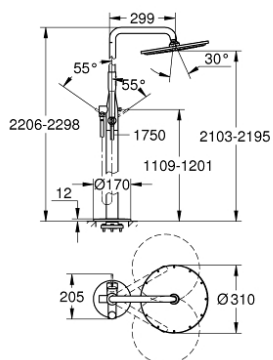

23 741 DC1 ESSENCE SINGLE-LEVER FREE-STANDING SHOWER SYSTEM

PRODUCT DESCRIPTION

- Typ: supersteel
- floor-mounted
- for use with rough-in sets 45 984 001, 29 038 001 or 29 086 000
- without rough-in set (sold separately)
- GROHE SilkMove 35 mm ceramic cartridge
- with temperature limiter
- GROHE LongLife finish
- automatic diverter:
- head shower/hand shower
- 360° horizontal swivable shower arm
- integrated non-return valve in the shower outlet 1/2"
- with shower holder
- Rainshower Cosmopolitan 310 head shower 9.5 l/min (27 477 000)
- with ball joint
- rotation angle $\pm 15^\circ$
- GROHE DreamSpray - perfect spray pattern
- GROHE SpeedClean - effortless limescale removal
- metal stick hand shower
- shower hose Silverflex 1750 mm 1/2" x 1/2" (28 388)
- protected against backflow
- min. recommended pressure 1.0 bar

23 741 DC1 ESSENCE SINGLE-LEVER FREE-STANDING SHOWER SYSTEM

SPARE PARTS

- 1: Lever (Spare part-nr. 46916DC0)
- 2: Cartridge (Spare part-nr. 46374000)
- 3: Spare part set (Spare part-nr. 45933000)
- 4: Safety ring (Spare part-nr. 0485300M)
- 5: Diverter knob (Spare part-nr. 64989DC0)
- 6: Diverter (Spare part-nr. 65655DC0)
- 7: Dirt strainer (Spare part-nr. 0700200M)
- 8: Non-return valve (Spare part-nr. 08565000)
- 9: Escutcheon and spacer ring (Spare part-nr. 46971DC0)