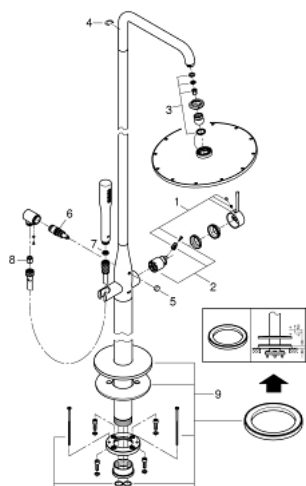

23 741 DC1 ESSENCE SINGLE-LEVER FREE-STANDING SHOWER SYSTEM

PRODUCT DESCRIPTION

- Typ: supersteel
- floor-mounted
- for use with rough-in sets 45 984 001, 29 038 001 or 29 086 000
- without rough-in set (sold separately)
- GROHE SilkMove 35 mm ceramic cartridge
- with temperature limiter
- GROHE LongLife finish
- automatic diverter:
- head shower/hand shower
- 360° horizontal swivable shower arm
- integrated non-return valve in the shower outlet 1/2"
- with shower holder
- Rainshower Cosmopolitan 310 head shower 9.5 l/min (27 477 000)
- with ball joint
- rotation angle $\pm 15^\circ$
- GROHE DreamSpray - perfect spray pattern
- GROHE SpeedClean - effortless limescale removal
- metal stick hand shower
- shower hose Silverflex 1750 mm 1/2" x 1/2" (28 388)
- protected against backflow
- min. recommended pressure 1.0 bar

23 741 DC1 ESSENCE SINGLE-LEVER FREE-STANDING SHOWER SYSTEM

SPARE PARTS

- 1: Lever (Spare part-nr. 46916DC0)
- 2: Cartridge (Spare part-nr. 46374000)
- 3: Spare part set (Spare part-nr. 45933000)
- 4: Safety ring (Spare part-nr. 0485300M)
- 5: Diverter knob (Spare part-nr. 64989DC0)
- 6: Diverter (Spare part-nr. 65655DC0)
- 7: Dirt strainer (Spare part-nr. 0700200M)
- 8: Non-return valve (Spare part-nr. 08565000)
- 9: Escutcheon and spacer ring (Spare part-nr. 46971DC0)