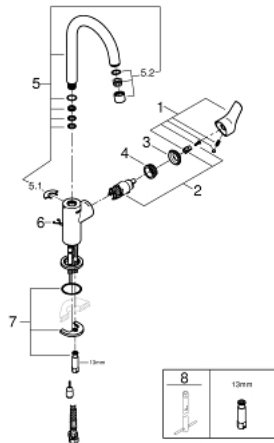

23 743 003 **EUROSMART SINGLE-LEVER BASIN MIXER 1/2" L-SIZE**

PRODUCT DESCRIPTION

- Colour: chrome
- single hole installation
- metal lever
- GROHE SilkMove 28 mm ceramic cartridge
- with temperature limiter
- GROHE LongLife finish
- GROHE EcoJoy - less water, perfect flow
- maximum flow rate (at 3 bar): 5 l/min
- GROHE FastFixation rapid installation system
- swivel tubular spout
- retractable chain
- flexible connection hoses
- professional exclusive

23 743 003 EUROSMART SINGLE-LEVER BASIN MIXER 1/2" L-SIZE

SPARE PARTS

- 1: Lever (Spare part-nr. 48531000)
 - 2: Cartridge (Spare part-nr. 46580000)
 - 3: Cap (Spare part-nr. 46581000)
 - 4: retaining ring (Spare part-nr. 46715000)
 - 5: Spout (Spare part-nr. 13427000)
 - 5.1: Safety ring (Spare part-nr. 4825700M)
 - 5.2: Mousseur (Spare part-nr. 13935000)
 - 6: Chain support (Spare part-nr. 06815000)
 - 7: Shank mounting kit (Spare part-nr. 46671000)
 - 8: Mounting wrench (Spare part-nr. 19017000)*
- * Optional accessories