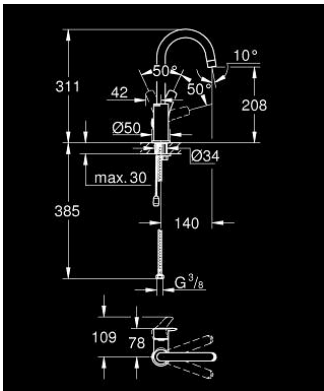

23 743 003 **EUROSMART SINGLE-LEVER BASIN MIXER 1/2" L-SIZE**

PRODUCT DESCRIPTION

- Colour: chrome
- single hole installation
- metal lever
- GROHE SilkMove 28 mm ceramic cartridge
- with temperature limiter
- GROHE LongLife finish
- GROHE EcoJoy - less water, perfect flow
- maximum flow rate (at 3 bar): 5 l/min
- GROHE FastFixation rapid installation system
- swivel tubular spout
- retractable chain
- flexible connection hoses
- professional exclusive

23 743 003 EUROSMART SINGLE-LEVER BASIN MIXER 1/2" L-SIZE

SPARE PARTS

- 1: Lever (Spare part-nr. 48531000)
 - 2: Cartridge (Spare part-nr. 46580000)
 - 3: Cap (Spare part-nr. 46581000)
 - 4: retaining ring (Spare part-nr. 46715000)
 - 5: Spout (Spare part-nr. 13427000)
 - 5.1: Safety ring (Spare part-nr. 4825700M)
 - 5.2: Mousseur (Spare part-nr. 13935000)
 - 6: Chain support (Spare part-nr. 06815000)
 - 7: Shank mounting kit (Spare part-nr. 46671000)
 - 8: Mounting wrench (Spare part-nr. 19017000)*
- * Optional accessories