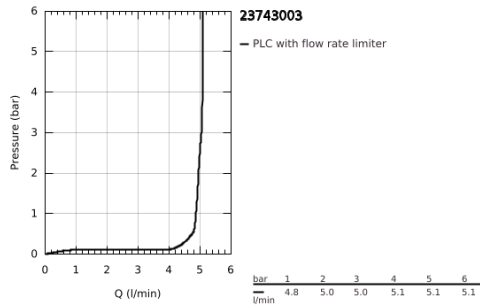

23 743 003 **EUROSMART SINGLE-LEVER BASIN MIXER 1/2" L-SIZE**

PRODUCT DESCRIPTION

- Colour: chrome
- single hole installation
- metal lever
- GROHE SilkMove 28 mm ceramic cartridge
- with temperature limiter
- GROHE LongLife finish
- GROHE EcoJoy - less water, perfect flow
- maximum flow rate (at 3 bar): 5 l/min
- GROHE FastFixation rapid installation system
- swivel tubular spout
- retractable chain
- flexible connection hoses
- professional exclusive

23 743 003 EUROSMART SINGLE-LEVER BASIN MIXER 1/2" L-SIZE

SPARE PARTS

- 1: Lever (Spare part-nr. 48531000)
 - 2: Cartridge (Spare part-nr. 46580000)
 - 3: Cap (Spare part-nr. 46581000)
 - 4: retaining ring (Spare part-nr. 46715000)
 - 5: Spout (Spare part-nr. 13427000)
 - 5.1: Safety ring (Spare part-nr. 4825700M)
 - 5.2: Mousseur (Spare part-nr. 13935000)
 - 6: Chain support (Spare part-nr. 06815000)
 - 7: Shank mounting kit (Spare part-nr. 46671000)
 - 8: Mounting wrench (Spare part-nr. 19017000)*
- * Optional accessories