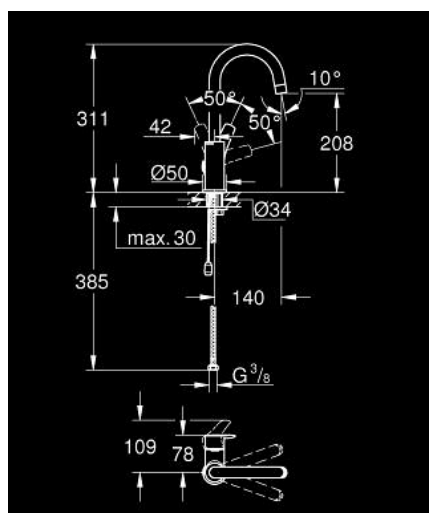

23 743 003 **EUROSMART SINGLE-LEVER BASIN MIXER 1/2"**
L-SIZE

PRODUCT DESCRIPTION

- Tyc: Chrome
- single hole installation
- metal lever
- GROHE SilkMove 28 mm ceramic cartridge
- with temperature limiter
- GROHE LongLife finish
- GROHE EcoJoy - Less water, perfect flow
- maximum flow rate (at 3 bar): 5 l/min
- GROHE FastFixation rapid installation system
- swivel tubular spout
- retractable chain
- flexible connection hoses
- professional exclusive

23 743 003 **EUROSMART SINGLE-LEVER BASIN MIXER 1/2"**
L-SIZE

SPARE PARTS

- 1: Lever (Spare part-nr. 48531000)
- 2: Cartridge (Spare part-nr. 46580000)
- 3: Cap (Spare part-nr. 46581000)
- 4: Fitting ring (Spare part-nr. 46715000)
- 5: Spout (Spare part-nr. 13427000)
- 5.1: Safety ring (Spare part-nr. 4825700M)
- 5.2: Mousseur (Spare part-nr. 13935000)
- 6: Chain (Spare part-nr. 06815000)
- 7: Shank mounting kit (Spare part-nr. 46671000)
- 8: Mounting wrench (Spare part-nr. 19017000)*