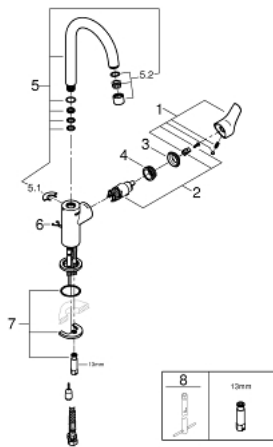

23 743 003 **EUROSMART SINGLE-LEVER BASIN MIXER 1/2"**
L-SIZE

PRODUCT DESCRIPTION

- Tyc: Chrome
- single hole installation
- metal lever
- GROHE SilkMove 28 mm ceramic cartridge
- with temperature limiter
- GROHE LongLife finish
- GROHE EcoJoy - Less water, perfect flow
- maximum flow rate (at 3 bar): 5 l/min
- GROHE FastFixation rapid installation system
- swivel tubular spout
- retractable chain
- flexible connection hoses
- professional exclusive

23 743 003 **EUROSMART SINGLE-LEVER BASIN MIXER 1/2"**
L-SIZE

SPARE PARTS

- 1: Lever (Spare part-nr. 48531000)
- 2: Cartridge (Spare part-nr. 46580000)
- 3: Cap (Spare part-nr. 46581000)
- 4: Fitting ring (Spare part-nr. 46715000)
- 5: Spout (Spare part-nr. 13427000)
- 5.1: Safety ring (Spare part-nr. 4825700M)
- 5.2: Mousseur (Spare part-nr. 13935000)
- 6: Chain (Spare part-nr. 06815000)
- 7: Shank mounting kit (Spare part-nr. 46671000)
- 8: Mounting wrench (Spare part-nr. 19017000)*