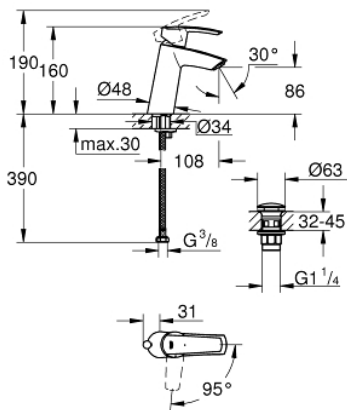

23 746 001 **START BASIN MIXER 1/2"**  
**M-SIZE**

**PRODUCT DESCRIPTION**

- Colour: chrome
- single hole installation
- metal lever
- GROHE SilkMove 28 mm ceramic cartridge
- OpenCold - cold water flow in mid-lever position
- with temperature limiter
- GROHE LongLife finish
- mousseur 5.7 l/min
- smooth body
- waste set with push-open plug
- flexible connection hoses
- GROHE FastFixation rapid installation system

23 746 001 **START BASIN MIXER 1/2"**  
**M-SIZE**

**SPARE PARTS**

- 1: Lever (Spare part-nr. 46865000)
  - 2: retaining ring (Spare part-nr. 46715000)
  - 3: Cartridge (Spare part-nr. 46580000)
  - 4: Mousseur (Spare part-nr. 48159000)
  - 5: Shank mounting kit (Spare part-nr. 46249000)
  - 6: Waste set with push-open plug (Spare part-nr. 65807000)
  - 6.1: Nipple (Spare part-nr. 45986000)
  - 7: Mounting wrench (Spare part-nr. 19017000)\*
- \* Optional accessories