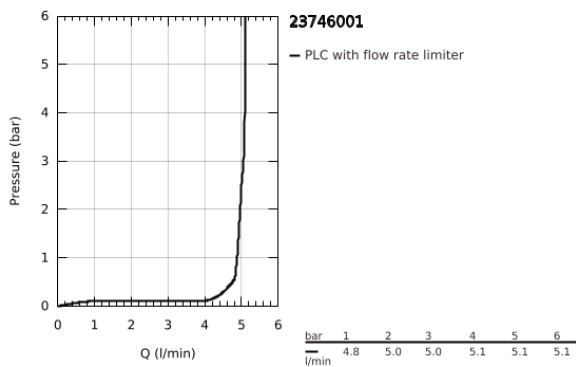

23 746 001 **START BASIN MIXER 1/2"**  
**M-SIZE**

**PRODUCT DESCRIPTION**

- Colour: chrome
- single hole installation
- metal lever
- GROHE SilkMove 28 mm ceramic cartridge
- OpenCold - cold water flow in mid-lever position
- with temperature limiter
- GROHE LongLife finish
- mousseur 5.7 l/min
- smooth body
- waste set with push-open plug
- flexible connection hoses
- GROHE FastFixation rapid installation system

23 746 001 **START BASIN MIXER 1/2"**  
**M-SIZE**

**SPARE PARTS**

- 1: Lever (Spare part-nr. 46865000)
  - 2: retaining ring (Spare part-nr. 46715000)
  - 3: Cartridge (Spare part-nr. 46580000)
  - 4: Mousseur (Spare part-nr. 48159000)
  - 5: Shank mounting kit (Spare part-nr. 46249000)
  - 6: Waste set with push-open plug (Spare part-nr. 65807000)
  - 6.1: Nipple (Spare part-nr. 45986000)
  - 7: Mounting wrench (Spare part-nr. 19017000)\*
- \* Optional accessories