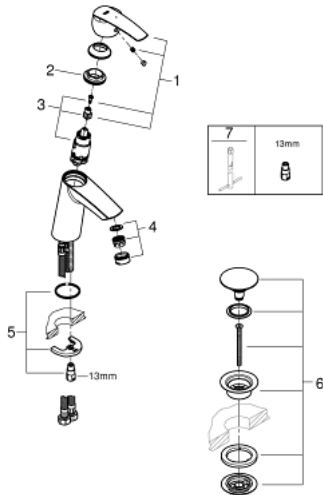

23 746 001 **START BASIN MIXER 1/2"**  
**M-SIZE**

**PRODUCT DESCRIPTION**

- Colour: chrome
- single hole installation
- metal lever
- GROHE SilkMove 28 mm ceramic cartridge
- OpenCold - cold water flow in mid-lever position
- with temperature limiter
- GROHE LongLife finish
- mousseur 5.7 l/min
- smooth body
- waste set with push-open plug
- flexible connection hoses
- GROHE FastFixation rapid installation system

23 746 001 **START BASIN MIXER 1/2"**  
**M-SIZE**

**SPARE PARTS**

- 1: Lever (Spare part-nr. 46865000)
  - 2: retaining ring (Spare part-nr. 46715000)
  - 3: Cartridge (Spare part-nr. 46580000)
  - 4: Mousseur (Spare part-nr. 48159000)
  - 5: Shank mounting kit (Spare part-nr. 46249000)
  - 6: Waste set with push-open plug (Spare part-nr. 65807000)
  - 6.1: Nipple (Spare part-nr. 45986000)
  - 7: Mounting wrench (Spare part-nr. 19017000)\*
- \* Optional accessories