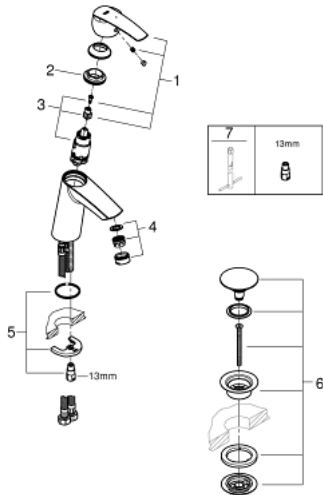

23 746 001 **START BASIN MIXER 1/2"**  
**M-SIZE**

**PRODUCT DESCRIPTION**

- Tyc: Chrome
- single hole installation
- metal lever
- GROHE SilkMove 28 mm ceramic cartridge
- OpenCold - cold water flow in mid-lever position
- with temperature limiter
- GROHE LongLife finish
- mousseur 5.7 l/min
- smooth body
- waste set with push-open plug
- flexible connection hoses
- GROHE FastFixation rapid installation system

23 746 001 **START BASIN MIXER 1/2"**  
**M-SIZE**

**SPARE PARTS**

- 1: Lever (Spare part-nr. 46865000)
  - 2: Fitting ring (Spare part-nr. 46715000)
  - 3: Cartridge (Spare part-nr. 46580000)
  - 4: Mousseur (Spare part-nr. 48159000)
  - 5: Shank mounting kit (Spare part-nr. 46249000)
  - 6: Waste set with push-open plug (Spare part-nr. 65807000)
  - 6.1: Nipple (Spare part-nr. 45986000)
  - 7: Mounting wrench (Spare part-nr. 19017000)\*
- \* Optional accessories