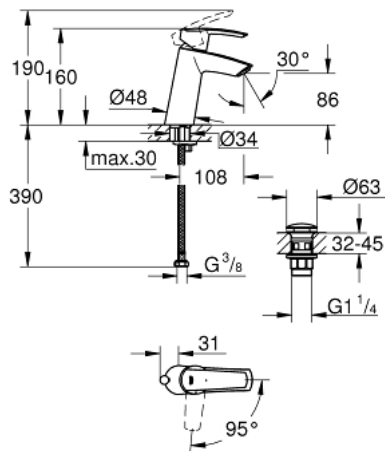

23 746 001 **START BASIN MIXER 1/2"**  
**M-SIZE**

**PRODUCT DESCRIPTION**

- Tyc: Chrome
- single hole installation
- metal lever
- GROHE SilkMove 28 mm ceramic cartridge
- OpenCold - cold water flow in mid-lever position
- with temperature limiter
- GROHE LongLife finish
- mousseur 5.7 l/min
- smooth body
- waste set with push-open plug
- flexible connection hoses
- GROHE FastFixation rapid installation system

23 746 001 **START BASIN MIXER 1/2"**  
**M-SIZE**

**SPARE PARTS**

- 1: Lever (Spare part-nr. 46865000)
  - 2: Fitting ring (Spare part-nr. 46715000)
  - 3: Cartridge (Spare part-nr. 46580000)
  - 4: Mousseur (Spare part-nr. 48159000)
  - 5: Shank mounting kit (Spare part-nr. 46249000)
  - 6: Waste set with push-open plug (Spare part-nr. 65807000)
  - 6.1: Nipple (Spare part-nr. 45986000)
  - 7: Mounting wrench (Spare part-nr. 19017000)\*
- \* Optional accessories