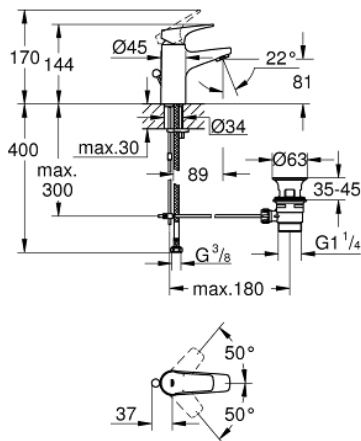

23 751 000 **BAUFLOW BASIN MIXER 1/2"**  
**S-SIZE**

**PRODUCT DESCRIPTION**

- Colour: chrome
- single hole installation
- metal lever
- GROHE SmoothControl 28 mm ceramic cartridge
- GROHE LongLife finish
- GROHE EcoJoy - less water, perfect flow
- maximum flow rate (at 3 bar): 5 l/min
- rapid installation system
- plastic pop-up waste set 1 1/4"
- flexible connection hoses

23 751 000 **BAUFLOW BASIN MIXER 1/2"**  
**S-SIZE**

**SPARE PARTS**

- 1: Lever (Spare part-nr. 46701000)
  - 2: retaining ring (Spare part-nr. 46715000)
  - 3: Cartridge (Spare part-nr. 46580000)
  - 4: Pop-up rod (Spare part-nr. 06329000)
  - 5: Mousseur (Spare part-nr. 48159000)
  - 6: Shank mounting kit (Spare part-nr. 46249000)
  - 7: Waste set 1 1/4" (Spare part-nr. 28910000)
  - 7.1: Plug (Spare part-nr. 07182000)
  - 7.2: Eccentric rod (Spare part-nr. 07052000)
  - 8: Eccentric rod (Spare part-nr. 07341000)\*
  - 9: Mounting wrench (Spare part-nr. 19017000)\*
- \* Optional accessories