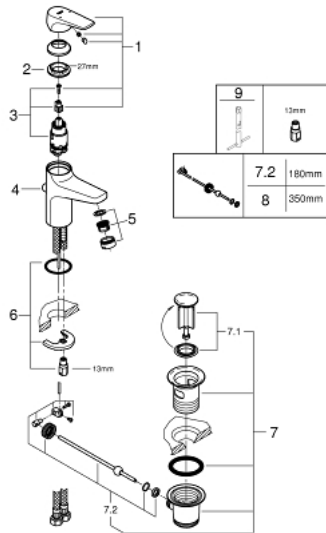

23 751 000 **BAUFLOW BASIN MIXER 1/2"**  
**S-SIZE**

**PRODUCT DESCRIPTION**

- Colour: chrome
- single hole installation
- metal lever
- GROHE SmoothControl 28 mm ceramic cartridge
- GROHE LongLife finish
- GROHE EcoJoy - less water, perfect flow
- maximum flow rate (at 3 bar): 5 l/min
- rapid installation system
- plastic pop-up waste set 1 1/4"
- flexible connection hoses

23 751 000 **BAUFLOW BASIN MIXER 1/2"**  
**S-SIZE**

**SPARE PARTS**

- 1: Lever (Spare part-nr. 46701000)
  - 2: retaining ring (Spare part-nr. 46715000)
  - 3: Cartridge (Spare part-nr. 46580000)
  - 4: Pop-up rod (Spare part-nr. 06329000)
  - 5: Mousseur (Spare part-nr. 48159000)
  - 6: Shank mounting kit (Spare part-nr. 46249000)
  - 7: Waste set 1 1/4" (Spare part-nr. 28910000)
  - 7.1: Plug (Spare part-nr. 07182000)
  - 7.2: Eccentric rod (Spare part-nr. 07052000)
  - 8: Eccentric rod (Spare part-nr. 07341000)\*
  - 9: Mounting wrench (Spare part-nr. 19017000)\*
- \* Optional accessories