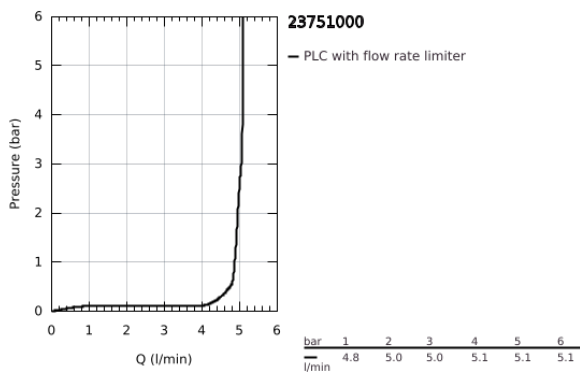

23 751 000 **BAUFLOW BASIN MIXER 1/2"**  
**S-SIZE**

**PRODUCT DESCRIPTION**

- Colour: chrome
- single hole installation
- metal lever
- GROHE SmoothControl 28 mm ceramic cartridge
- GROHE LongLife finish
- GROHE EcoJoy - less water, perfect flow
- maximum flow rate (at 3 bar): 5 l/min
- rapid installation system
- plastic pop-up waste set 1 1/4"
- flexible connection hoses

23 751 000 **BAUFLOW BASIN MIXER 1/2"**  
**S-SIZE**

**SPARE PARTS**

- 1: Lever (Spare part-nr. 46701000)
  - 2: retaining ring (Spare part-nr. 46715000)
  - 3: Cartridge (Spare part-nr. 46580000)
  - 4: Pop-up rod (Spare part-nr. 06329000)
  - 5: Mousseur (Spare part-nr. 48159000)
  - 6: Shank mounting kit (Spare part-nr. 46249000)
  - 7: Waste set 1 1/4" (Spare part-nr. 28910000)
  - 7.1: Plug (Spare part-nr. 07182000)
  - 7.2: Eccentric rod (Spare part-nr. 07052000)
  - 8: Eccentric rod (Spare part-nr. 07341000)\*
  - 9: Mounting wrench (Spare part-nr. 19017000)\*
- \* Optional accessories