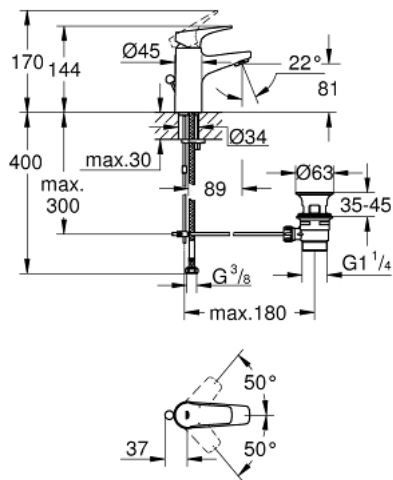

23 751 000 **BAUFLOW BASIN MIXER 1/2"**
S-SIZE

PRODUCT DESCRIPTION

- Tyc: Chrome
- single hole installation
- metal lever
- GROHE SmoothControl 28 mm ceramic cartridge
- GROHE LongLife finish
- GROHE EcoJoy - Less water, perfect flow
- maximum flow rate (at 3 bar): 5 l/min
- rapid installation system
- plastic pop-up waste set 1 1/4"
- flexible connection hoses

23 751 000 **BAUFLOW BASIN MIXER 1/2"**
S-SIZE

SPARE PARTS

- 1: Lever (Spare part-nr. 46701000)
 - 2: Fitting ring (Spare part-nr. 46715000)
 - 3: Cartridge (Spare part-nr. 46580000)
 - 4: Pop-up rod (Spare part-nr. 06329000)
 - 5: Mousseur (Spare part-nr. 48159000)
 - 6: Shank mounting kit (Spare part-nr. 46249000)
 - 7: Waste set 1 1/4" (Spare part-nr. 28910000)
 - 7.1: Plug (Spare part-nr. 07182000)
 - 7.2: Eccentric rod (Spare part-nr. 07052000)
 - 8: Eccentric rod (Spare part-nr. 07341000)*
 - 9: Mounting wrench (Spare part-nr. 19017000)*
- * Optional accessories