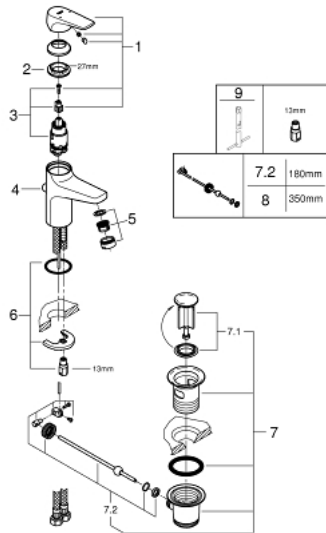

23 751 000 **BAUFLOW BASIN MIXER 1/2"**
S-SIZE

PRODUCT DESCRIPTION

- Tyc: Chrome
- single hole installation
- metal lever
- GROHE SmoothControl 28 mm ceramic cartridge
- GROHE LongLife finish
- GROHE EcoJoy - Less water, perfect flow
- maximum flow rate (at 3 bar): 5 l/min
- rapid installation system
- plastic pop-up waste set 1 1/4"
- flexible connection hoses

23 751 000 **BAUFLOW BASIN MIXER 1/2"**
S-SIZE

SPARE PARTS

- 1: Lever (Spare part-nr. 46701000)
 - 2: Fitting ring (Spare part-nr. 46715000)
 - 3: Cartridge (Spare part-nr. 46580000)
 - 4: Pop-up rod (Spare part-nr. 06329000)
 - 5: Mousseur (Spare part-nr. 48159000)
 - 6: Shank mounting kit (Spare part-nr. 46249000)
 - 7: Waste set 1 1/4" (Spare part-nr. 28910000)
 - 7.1: Plug (Spare part-nr. 07182000)
 - 7.2: Eccentric rod (Spare part-nr. 07052000)
 - 8: Eccentric rod (Spare part-nr. 07341000)*
 - 9: Mounting wrench (Spare part-nr. 19017000)*
- * Optional accessories