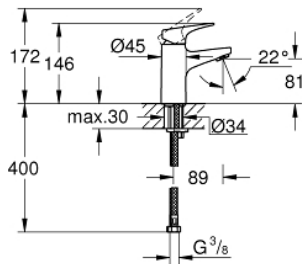

23 752 000 **BAUFLOW BASIN MIXER 1/2"**
S-SIZE

PRODUCT DESCRIPTION

- Colour: chrome
- single hole installation
- metal lever
- GROHE SmoothControl 28 mm ceramic cartridge
- GROHE LongLife finish
- GROHE EcoJoy - less water, perfect flow
- maximum flow rate (at 3 bar): 5 l/min
- rapid installation system
- smooth body
- flexible connection hoses

23 752 000 **BAUFLOW BASIN MIXER 1/2"**
S-SIZE

SPARE PARTS

- 1: Lever (Spare part-nr. 46701000)
 - 2: retaining ring (Spare part-nr. 46715000)
 - 3: Cartridge (Spare part-nr. 46580000)
 - 4: Mousseur (Spare part-nr. 48159000)
 - 5: Shank mounting kit (Spare part-nr. 46249000)
 - 6: Mounting wrench (Spare part-nr. 19017000)*
- * Optional accessories