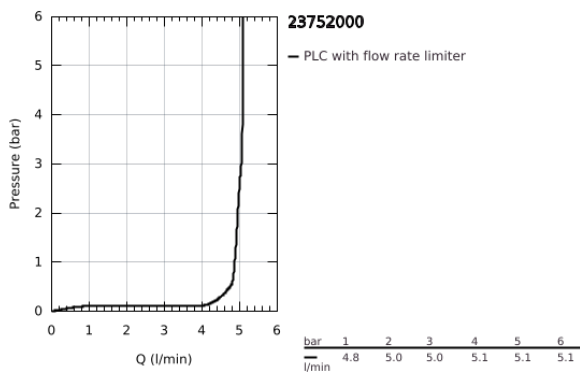

23 752 000 **BAUFLOW BASIN MIXER 1/2"**
S-SIZE

PRODUCT DESCRIPTION

- Colour: chrome
- single hole installation
- metal lever
- GROHE SmoothControl 28 mm ceramic cartridge
- GROHE LongLife finish
- GROHE EcoJoy - less water, perfect flow
- maximum flow rate (at 3 bar): 5 l/min
- rapid installation system
- smooth body
- flexible connection hoses

23 752 000 **BAUFLOW BASIN MIXER 1/2"**
S-SIZE

SPARE PARTS

- 1: Lever (Spare part-nr. 46701000)
 - 2: retaining ring (Spare part-nr. 46715000)
 - 3: Cartridge (Spare part-nr. 46580000)
 - 4: Mousseur (Spare part-nr. 48159000)
 - 5: Shank mounting kit (Spare part-nr. 46249000)
 - 6: Mounting wrench (Spare part-nr. 19017000)*
- * Optional accessories