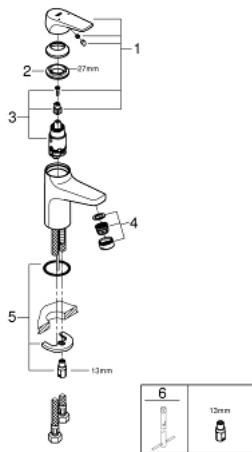

23 752 000 **BAUFLOW BASIN MIXER 1/2"**
S-SIZE

PRODUCT DESCRIPTION

- Colour: chrome
- single hole installation
- metal lever
- GROHE SmoothControl 28 mm ceramic cartridge
- GROHE LongLife finish
- GROHE EcoJoy - less water, perfect flow
- maximum flow rate (at 3 bar): 5 l/min
- rapid installation system
- smooth body
- flexible connection hoses

23 752 000 **BAUFLOW BASIN MIXER 1/2"**
S-SIZE

SPARE PARTS

- 1: Lever (Spare part-nr. 46701000)
 - 2: retaining ring (Spare part-nr. 46715000)
 - 3: Cartridge (Spare part-nr. 46580000)
 - 4: Mousseur (Spare part-nr. 48159000)
 - 5: Shank mounting kit (Spare part-nr. 46249000)
 - 6: Mounting wrench (Spare part-nr. 19017000)*
- * Optional accessories