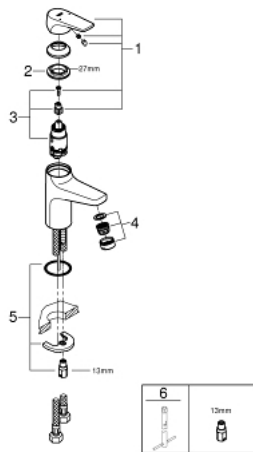

23 752 000 **BAUFLOW BASIN MIXER 1/2"**
S-SIZE

PRODUCT DESCRIPTION

- Tyc: Chrome
- single hole installation
- metal lever
- GROHE SmoothControl 28 mm ceramic cartridge
- GROHE LongLife finish
- GROHE EcoJoy - Less water, perfect flow
- maximum flow rate (at 3 bar): 5 l/min
- rapid installation system
- smooth body
- flexible connection hoses

23 752 000 **BAUFLOW BASIN MIXER 1/2"**
S-SIZE

SPARE PARTS

- 1: Lever (Spare part-nr. 46701000)
 - 2: Fitting ring (Spare part-nr. 46715000)
 - 3: Cartridge (Spare part-nr. 46580000)
 - 4: Mousseur (Spare part-nr. 48159000)
 - 5: Shank mounting kit (Spare part-nr. 46249000)
 - 6: Mounting wrench (Spare part-nr. 19017000)*
- * Optional accessories