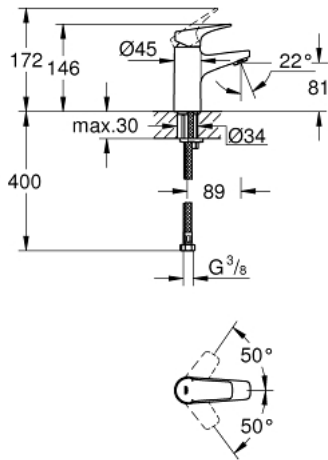

23 752 000 **BAUFLOW BASIN MIXER 1/2"**
S-SIZE

PRODUCT DESCRIPTION

- Tyc: Chrome
- single hole installation
- metal lever
- GROHE SmoothControl 28 mm ceramic cartridge
- GROHE LongLife finish
- GROHE EcoJoy - Less water, perfect flow
- maximum flow rate (at 3 bar): 5 l/min
- rapid installation system
- smooth body
- flexible connection hoses

23 752 000 **BAUFLOW BASIN MIXER 1/2"**
S-SIZE

SPARE PARTS

- 1: Lever (Spare part-nr. 46701000)
 - 2: Fitting ring (Spare part-nr. 46715000)
 - 3: Cartridge (Spare part-nr. 46580000)
 - 4: Mousseur (Spare part-nr. 48159000)
 - 5: Shank mounting kit (Spare part-nr. 46249000)
 - 6: Mounting wrench (Spare part-nr. 19017000)*
- * Optional accessories