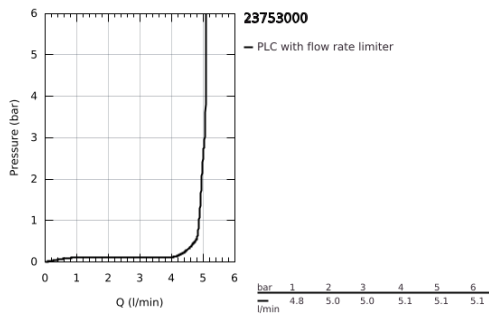

23 753 000 **BAUFLOW SINGLE-LEVER BASIN MIXER 1/2" L-SIZE**

**PRODUCT DESCRIPTION**

- Colour: chrome
- single hole installation
- metal lever
- GROHE SmoothControl 28 mm ceramic cartridge
- GROHE LongLife finish
- GROHE EcoJoy - less water, perfect flow
- maximum flow rate (at 3 bar): 5 l/min
- rapid installation system
- swivel tubular spout
- plastic pop-up waste set 1 1/4"
- flexible connection hoses

## 23 753 000 BAUFLOW SINGLE-LEVER BASIN MIXER 1/2" L-SIZE