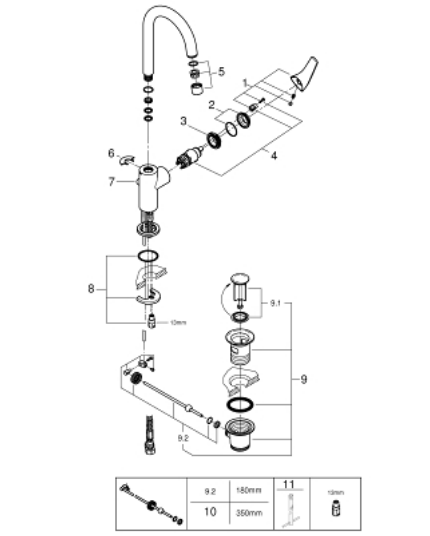

23 753 000 **BAUFLOW SINGLE-LEVER BASIN MIXER 1/2" L-SIZE**

**PRODUCT DESCRIPTION**

- Colour: chrome
- single hole installation
- metal lever
- GROHE SmoothControl 28 mm ceramic cartridge
- GROHE LongLife finish
- GROHE EcoJoy - less water, perfect flow
- maximum flow rate (at 3 bar): 5 l/min
- rapid installation system
- swivel tubular spout
- plastic pop-up waste set 1 1/4"
- flexible connection hoses

## 23 753 000 BAUFLOW SINGLE-LEVER BASIN MIXER 1/2" L-SIZE

### SPARE PARTS

- 1: Lever (Spare part-nr. 46771000)
  - 2: Cap (Spare part-nr. 46581000)
  - 3: retaining ring (Spare part-nr. 46715000)
  - 4: Cartridge (Spare part-nr. 46580000)
  - 5: Mousseur (Spare part-nr. 13935000)
  - 6: Safety ring (Spare part-nr. 4825700M)
  - 7: Pop-up rod (Spare part-nr. 06329000)
  - 8: Shank mounting kit (Spare part-nr. 46249000)
  - 9: Waste set 1 1/4" (Spare part-nr. 28910000)
  - 9.1: Plug (Spare part-nr. 07182000)
  - 9.2: Eccentric rod (Spare part-nr. 07052000)
  - 10: Eccentric rod (Spare part-nr. 07341000)\*
  - 11: Mounting wrench (Spare part-nr. 19017000)\*
- \* Optional accessories