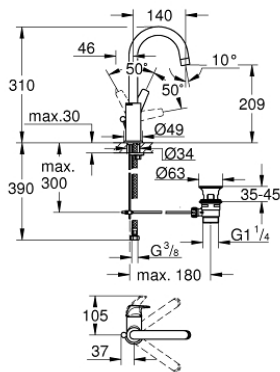

23 753 000 **BAUFLOW SINGLE-LEVER BASIN MIXER 1/2" L-SIZE**

**PRODUCT DESCRIPTION**

- Colour: chrome
- single hole installation
- metal lever
- GROHE SmoothControl 28 mm ceramic cartridge
- GROHE LongLife finish
- GROHE EcoJoy - less water, perfect flow
- maximum flow rate (at 3 bar): 5 l/min
- rapid installation system
- swivel tubular spout
- plastic pop-up waste set 1 1/4"
- flexible connection hoses

## 23 753 000 BAUFLOW SINGLE-LEVER BASIN MIXER 1/2" L-SIZE

### SPARE PARTS

- 1: Lever (Spare part-nr. 46771000)
  - 2: Cap (Spare part-nr. 46581000)
  - 3: retaining ring (Spare part-nr. 46715000)
  - 4: Cartridge (Spare part-nr. 46580000)
  - 5: Mousseur (Spare part-nr. 13935000)
  - 6: Safety ring (Spare part-nr. 4825700M)
  - 7: Pop-up rod (Spare part-nr. 06329000)
  - 8: Shank mounting kit (Spare part-nr. 46249000)
  - 9: Waste set 1 1/4" (Spare part-nr. 28910000)
  - 9.1: Plug (Spare part-nr. 07182000)
  - 9.2: Eccentric rod (Spare part-nr. 07052000)
  - 10: Eccentric rod (Spare part-nr. 07341000)\*
  - 11: Mounting wrench (Spare part-nr. 19017000)\*
- \* Optional accessories