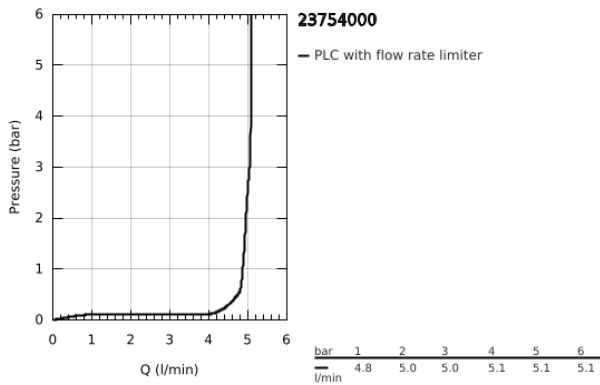

23 754 000 **BAUFLOW SINGLE-LEVER BIDET MIXER 1/2"**

**PRODUCT DESCRIPTION**

- Colour: chrome
- single hole installation
- metal lever
- GROHE SmoothControl 28 mm ceramic cartridge
- GROHE LongLife finish
- GROHE EcoJoy - less water, perfect flow
- maximum flow rate (at 3 bar): 5 l/min
- rapid installation system
- with ball joint
- pop-up waste set 1 1/4"
- flexible connection hoses

## 23 754 000 BAUFLOW SINGLE-LEVER BIDET MIXER 1/2"