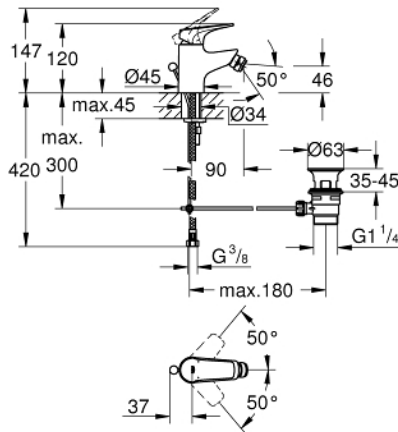

23 754 000 **BAUFLOW SINGLE-LEVER BIDET MIXER 1/2"**

**PRODUCT DESCRIPTION**

- Colour: chrome
- single hole installation
- metal lever
- GROHE SmoothControl 28 mm ceramic cartridge
- GROHE LongLife finish
- GROHE EcoJoy - less water, perfect flow
- maximum flow rate (at 3 bar): 5 l/min
- rapid installation system
- with ball joint
- pop-up waste set 1 1/4"
- flexible connection hoses

## 23 754 000 BAUFLOW SINGLE-LEVER BIDET MIXER 1/2"

### SPARE PARTS

- 1: Lever (Spare part-nr. 46701000)
- 2: retaining ring (Spare part-nr. 46715000)
- 3: Cartridge (Spare part-nr. 46580000)
- 4: Pop-up rod (Spare part-nr. 06329000)
- 5: Mousseur (Spare part-nr. 48159000)
- 6: Shank mounting kit (Spare part-nr. 46249000)
- 7: Waste set 1 1/4" (Spare part-nr. 28910000)
- 7.1: Plug (Spare part-nr. 07182000)
- 7.2: Eccentric rod (Spare part-nr. 07052000)
- 8: Eccentric rod (Spare part-nr. 07341000)\*
- 9: Mounting wrench (Spare part-nr. 19017000)\*