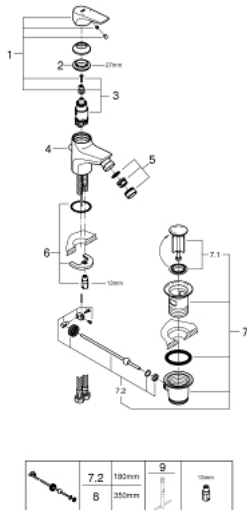

23 754 000 **BAUFLOW SINGLE-LEVER BIDET MIXER 1/2"**

**PRODUCT DESCRIPTION**

- Colour: chrome
- single hole installation
- metal lever
- GROHE SmoothControl 28 mm ceramic cartridge
- GROHE LongLife finish
- GROHE EcoJoy - less water, perfect flow
- maximum flow rate (at 3 bar): 5 l/min
- rapid installation system
- with ball joint
- pop-up waste set 1 1/4"
- flexible connection hoses

## 23 754 000 BAUFLOW SINGLE-LEVER BIDET MIXER 1/2"

### SPARE PARTS

- 1: Lever (Spare part-nr. 46701000)
- 2: retaining ring (Spare part-nr. 46715000)
- 3: Cartridge (Spare part-nr. 46580000)
- 4: Pop-up rod (Spare part-nr. 06329000)
- 5: Mousseur (Spare part-nr. 48159000)
- 6: Shank mounting kit (Spare part-nr. 46249000)
- 7: Waste set 1 1/4" (Spare part-nr. 28910000)
- 7.1: Plug (Spare part-nr. 07182000)
- 7.2: Eccentric rod (Spare part-nr. 07052000)
- 8: Eccentric rod (Spare part-nr. 07341000)\*
- 9: Mounting wrench (Spare part-nr. 19017000)\*