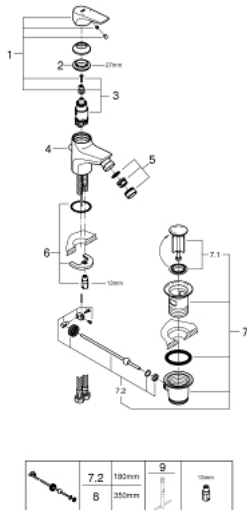

## 23 754 000 BAUFLOW SINGLE-LEVER BIDET MIXER 1/2"

### PRODUCT DESCRIPTION

- Tyc: Chrome
- single hole installation
- metal lever
- GROHE SmoothControl 28 mm ceramic cartridge
- GROHE LongLife finish
- GROHE EcoJoy - Less water, perfect flow
- maximum flow rate (at 3 bar): 5 l/min
- rapid installation system
- with ball joint
- pop-up waste set 1 1/4"
- flexible connection hoses

### SPARE PARTS

- 1: Lever (Spare part-nr. 46701000)
- 2: Fitting ring (Spare part-nr. 46715000)
- 3: Cartridge (Spare part-nr. 46580000)
- 4: Pop-up rod (Spare part-nr. 06329000)
- 5: Mousseur (Spare part-nr. 48159000)
- 6: Shank mounting kit (Spare part-nr. 46249000)
- 7: Waste set 1 1/4" (Spare part-nr. 28910000)
- 7.1: Plug (Spare part-nr. 07182000)
- 7.2: Eccentric rod (Spare part-nr. 07052000)
- 8: Eccentric rod (Spare part-nr. 07341000)\*
- 9: Mounting wrench (Spare part-nr. 19017000)\*