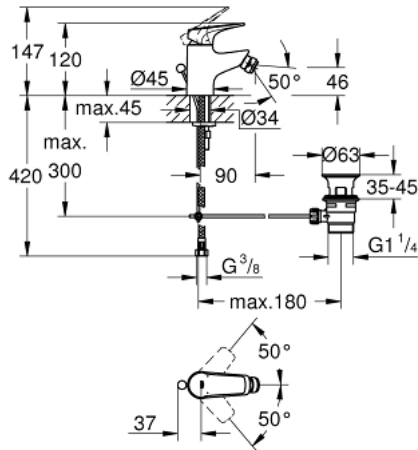

## 23 754 000 BAUFLOW SINGLE-LEVER BIDET MIXER 1/2"

### PRODUCT DESCRIPTION

- Tyc: Chrome
- single hole installation
- metal lever
- GROHE SmoothControl 28 mm ceramic cartridge
- GROHE LongLife finish
- GROHE EcoJoy - Less water, perfect flow
- maximum flow rate (at 3 bar): 5 l/min
- rapid installation system
- with ball joint
- pop-up waste set 1 1/4"
- flexible connection hoses

### SPARE PARTS

- 1: Lever (Spare part-nr. 46701000)
- 2: Fitting ring (Spare part-nr. 46715000)
- 3: Cartridge (Spare part-nr. 46580000)
- 4: Pop-up rod (Spare part-nr. 06329000)
- 5: Mousseur (Spare part-nr. 48159000)
- 6: Shank mounting kit (Spare part-nr. 46249000)
- 7: Waste set 1 1/4" (Spare part-nr. 28910000)
- 7.1: Plug (Spare part-nr. 07182000)
- 7.2: Eccentric rod (Spare part-nr. 07052000)
- 8: Eccentric rod (Spare part-nr. 07341000)\*
- 9: Mounting wrench (Spare part-nr. 19017000)\*