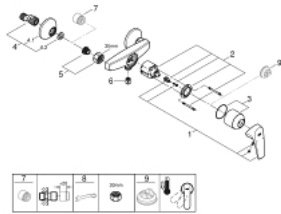

23 755 000 **BAUFLOW SINGLE-LEVER SHOWER MIXER 1/2"**

PRODUCT DESCRIPTION

- Colour: chrome
- wall mounted
- metal lever
- GROHE SmoothControl 46 mm ceramic cartridge
- GROHE LongLife finish
- adjustable flow rate limiter
- shower bottom outlet 1/2" with integrated non return valve
- S-unions
- escutcheon and shaft sealing
- protected against backflow

23 755 000 BAUFLOW SINGLE-LEVER SHOWER MIXER 1/2"

SPARE PARTS

- 1: Lever (Spare part-nr. 46702000)
- 2: Cartridge (Spare part-nr. 46048000)
- 3: Cap (Spare part-nr. 46584000)
- 4: S-union (Spare part-nr. 12075000)
- 4.1: Seal (Spare part-nr. 0138600M)
- 4.2: Escutcheon (Spare part-nr. 0221000M)
- 5: Screw connection 1/2" (Spare part-nr. 45044000)
- 6: Non-return valve (Spare part-nr. 08565000)
- 7: Extension 3/4", 20 mm (Spare part-nr. 0713000M)*
- 8: Special spanner (Spare part-nr. 19377000)*
- 9: Temperature limiter (Spare part-nr. 46375000)*