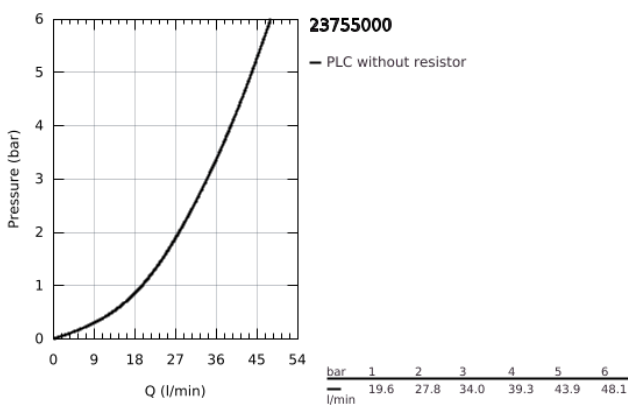

23 755 000 **BAUFLOW SINGLE-LEVER SHOWER MIXER 1/2"**

PRODUCT DESCRIPTION

- Colour: chrome
- wall mounted
- metal lever
- GROHE SmoothControl 46 mm ceramic cartridge
- GROHE LongLife finish
- adjustable flow rate limiter
- shower bottom outlet 1/2" with integrated non return valve
- S-unions
- escutcheon and shaft sealing
- protected against backflow

23 755 000 BAUFLOW SINGLE-LEVER SHOWER MIXER 1/2"

SPARE PARTS

- 1: Lever (Spare part-nr. 46702000)
- 2: Cartridge (Spare part-nr. 46048000)
- 3: Cap (Spare part-nr. 46584000)
- 4: S-union (Spare part-nr. 12075000)
- 4.1: Seal (Spare part-nr. 0138600M)
- 4.2: Escutcheon (Spare part-nr. 0221000M)
- 5: Screw connection 1/2" (Spare part-nr. 45044000)
- 6: Non-return valve (Spare part-nr. 08565000)
- 7: Extension 3/4", 20 mm (Spare part-nr. 0713000M)*
- 8: Special spanner (Spare part-nr. 19377000)*
- 9: Temperature limiter (Spare part-nr. 46375000)*