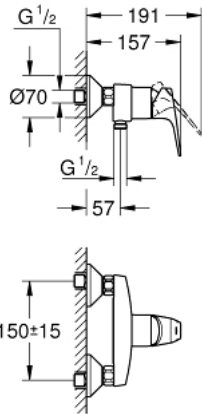

23 755 000 **BAUFLOW SINGLE-LEVER SHOWER MIXER 1/2"**

PRODUCT DESCRIPTION

- Colour: chrome
- wall mounted
- metal lever
- GROHE SmoothControl 46 mm ceramic cartridge
- GROHE LongLife finish
- adjustable flow rate limiter
- shower bottom outlet 1/2" with integrated non return valve
- S-unions
- escutcheon and shaft sealing
- protected against backflow

23 755 000 BAUFLOW SINGLE-LEVER SHOWER MIXER 1/2"

SPARE PARTS

- 1: Lever (Spare part-nr. 46702000)
- 2: Cartridge (Spare part-nr. 46048000)
- 3: Cap (Spare part-nr. 46584000)
- 4: S-union (Spare part-nr. 12075000)
- 4.1: Seal (Spare part-nr. 0138600M)
- 4.2: Escutcheon (Spare part-nr. 0221000M)
- 5: Screw connection 1/2" (Spare part-nr. 45044000)
- 6: Non-return valve (Spare part-nr. 08565000)
- 7: Extension 3/4", 20 mm (Spare part-nr. 0713000M)*
- 8: Special spanner (Spare part-nr. 19377000)*
- 9: Temperature limiter (Spare part-nr. 46375000)*