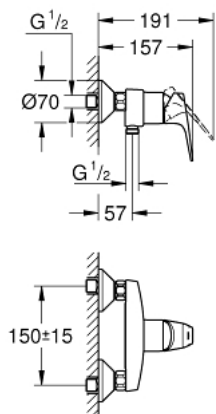

23 755 000 **BAUFLOW SINGLE-LEVER SHOWER MIXER 1/2"**

PRODUCT DESCRIPTION

- Tyc: Chrome
- wall mounted
- metal lever
- GROHE SmoothControl 46 mm ceramic cartridge
- GROHE LongLife finish
- adjustable flow rate limiter
- shower bottom outlet 1/2" with integrated non return valve
- S-unions
- metal wall escutcheons
- protected against backflow

23 755 000 BAUFLOW SINGLE-LEVER SHOWER MIXER 1/2"

SPARE PARTS

- 1: Lever (Spare part-nr. 46702000)
- 2: Cartridge (Spare part-nr. 46048000)
- 3: Cap (Spare part-nr. 46584000)
- 4: S-union (Spare part-nr. 12075000)
- 4.1: Seal (Spare part-nr. 0138600M)
- 4.2: Escutcheon (Spare part-nr. 0221000M)
- 5: Screw connection 1/2" (Spare part-nr. 45044000)
- 6: Non-return valve (Spare part-nr. 08565000)
- 7: Extension 3/4", 20 mm (Spare part-nr. 0713000M)*
- 8: Special spanner (Spare part-nr. 19377000)*
- 9: Temperature limiter (Spare part-nr. 46375000)*