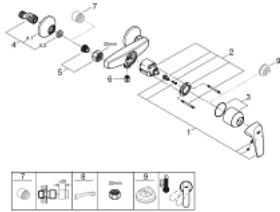

23 755 000 **BAUFLOW SINGLE-LEVER SHOWER MIXER 1/2"**

PRODUCT DESCRIPTION

- Tyc: Chrome
- wall mounted
- metal lever
- GROHE SmoothControl 46 mm ceramic cartridge
- GROHE LongLife finish
- adjustable flow rate limiter
- shower bottom outlet 1/2" with integrated non return valve
- S-unions
- metal wall escutcheons
- protected against backflow

23 755 000 BAUFLOW SINGLE-LEVER SHOWER MIXER 1/2"

SPARE PARTS

- 1: Lever (Spare part-nr. 46702000)
- 2: Cartridge (Spare part-nr. 46048000)
- 3: Cap (Spare part-nr. 46584000)
- 4: S-union (Spare part-nr. 12075000)
- 4.1: Seal (Spare part-nr. 0138600M)
- 4.2: Escutcheon (Spare part-nr. 0221000M)
- 5: Screw connection 1/2" (Spare part-nr. 45044000)
- 6: Non-return valve (Spare part-nr. 08565000)
- 7: Extension 3/4", 20 mm (Spare part-nr. 0713000M)*
- 8: Special spanner (Spare part-nr. 19377000)*
- 9: Temperature limiter (Spare part-nr. 46375000)*