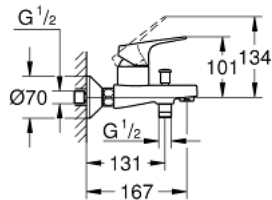

23 756 000 **BAUFLOW SINGLE-LEVER BATH MIXER 1/2"**

PRODUCT DESCRIPTION

- Colour: chrome
- wall mounted
- metal lever
- GROHE SmoothControl 46 mm ceramic cartridge
- GROHE LongLife finish
- adjustable flow rate limiter
- automatic diverter: bath/shower
- spout with mousseur
- shower bottom outlet 1/2" with integrated non return valve
- S-unions
- escutcheon and shaft sealing
- protected against backflow

23 756 000 BAUFLOW SINGLE-LEVER BATH MIXER 1/2"

SPARE PARTS

- 1: Lever (Spare part-nr. 46702000)
 - 2: Cap (Spare part-nr. 46584000)
 - 3: Cartridge (Spare part-nr. 46048000)
 - 4: Diverter knob (Spare part-nr. 65648000)
 - 5: Diverter (Spare part-nr. 65655000)
 - 6: Mousseur (Spare part-nr. 13952000)
 - 7: S-union (Spare part-nr. 12075000)
 - 7.1: Seal (Spare part-nr. 0138600M)
 - 7.2: Escutcheon (Spare part-nr. 0221000M)
 - 8: Screw connection 1/2" (Spare part-nr. 45044000)
 - 9: Non-return valve (Spare part-nr. 08565000)
 - 10: Extension 3/4", 20 mm (Spare part-nr. 0713000M)*
 - 11: Special spanner (Spare part-nr. 19377000)*
 - 12: Temperature limiter (Spare part-nr. 46375000)*
- * Optional accessories