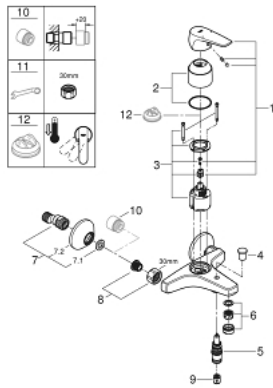

23 756 000 **BAUFLOW SINGLE-LEVER BATH MIXER 1/2"**

PRODUCT DESCRIPTION

- Colour: chrome
- wall mounted
- metal lever
- GROHE SmoothControl 46 mm ceramic cartridge
- GROHE LongLife finish
- adjustable flow rate limiter
- automatic diverter: bath/shower
- spout with mousseur
- shower bottom outlet 1/2" with integrated non return valve
- S-unions
- escutcheon and shaft sealing
- protected against backflow

23 756 000 BAUFLOW SINGLE-LEVER BATH MIXER 1/2"

SPARE PARTS

- 1: Lever (Spare part-nr. 46702000)
 - 2: Cap (Spare part-nr. 46584000)
 - 3: Cartridge (Spare part-nr. 46048000)
 - 4: Diverter knob (Spare part-nr. 65648000)
 - 5: Diverter (Spare part-nr. 65655000)
 - 6: Mousseur (Spare part-nr. 13952000)
 - 7: S-union (Spare part-nr. 12075000)
 - 7.1: Seal (Spare part-nr. 0138600M)
 - 7.2: Escutcheon (Spare part-nr. 0221000M)
 - 8: Screw connection 1/2" (Spare part-nr. 45044000)
 - 9: Non-return valve (Spare part-nr. 08565000)
 - 10: Extension 3/4", 20 mm (Spare part-nr. 0713000M)*
 - 11: Special spanner (Spare part-nr. 19377000)*
 - 12: Temperature limiter (Spare part-nr. 46375000)*
- * Optional accessories