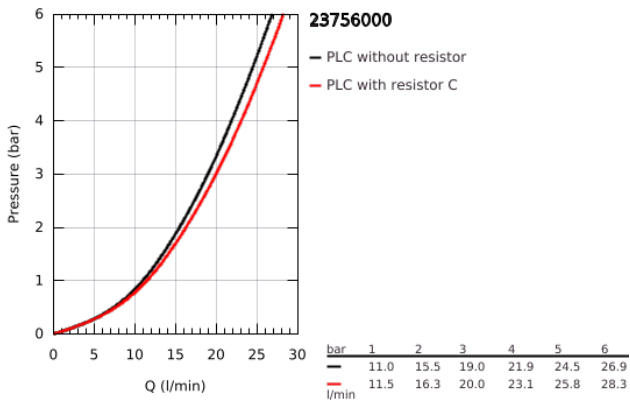

23 756 000 **BAUFLOW SINGLE-LEVER BATH MIXER 1/2"**

PRODUCT DESCRIPTION

- Colour: chrome
- wall mounted
- metal lever
- GROHE SmoothControl 46 mm ceramic cartridge
- GROHE LongLife finish
- adjustable flow rate limiter
- automatic diverter: bath/shower
- spout with mousseur
- shower bottom outlet 1/2" with integrated non return valve
- S-unions
- escutcheon and shaft sealing
- protected against backflow

23 756 000 BAUFLOW SINGLE-LEVER BATH MIXER 1/2"

SPARE PARTS

- 1: Lever (Spare part-nr. 46702000)
 - 2: Cap (Spare part-nr. 46584000)
 - 3: Cartridge (Spare part-nr. 46048000)
 - 4: Diverter knob (Spare part-nr. 65648000)
 - 5: Diverter (Spare part-nr. 65655000)
 - 6: Mousseur (Spare part-nr. 13952000)
 - 7: S-union (Spare part-nr. 12075000)
 - 7.1: Seal (Spare part-nr. 0138600M)
 - 7.2: Escutcheon (Spare part-nr. 0221000M)
 - 8: Screw connection 1/2" (Spare part-nr. 45044000)
 - 9: Non-return valve (Spare part-nr. 08565000)
 - 10: Extension 3/4", 20 mm (Spare part-nr. 0713000M)*
 - 11: Special spanner (Spare part-nr. 19377000)*
 - 12: Temperature limiter (Spare part-nr. 46375000)*
- * Optional accessories