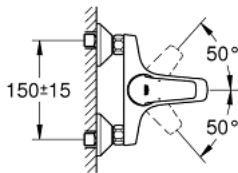

23 756 000 **BAUFLOW SINGLE-LEVER BATH MIXER 1/2"**

PRODUCT DESCRIPTION

- Colour: chrome
- wall mounted
- metal lever
- GROHE SmoothControl 46 mm ceramic cartridge
- GROHE LongLife finish
- adjustable flow rate limiter
- automatic diverter: bath/shower
- spout with mousseur
- shower bottom outlet 1/2" with integrated non return valve
- S-unions
- escutcheon and shaft sealing
- protected against backflow

23 756 000 BAUFLOW SINGLE-LEVER BATH MIXER 1/2"

SPARE PARTS

- 1: Lever (Spare part-nr. 46702000)
 - 2: Cap (Spare part-nr. 46584000)
 - 3: Cartridge (Spare part-nr. 46048000)
 - 4: Diverter knob (Spare part-nr. 65648000)
 - 5: Diverter (Spare part-nr. 65655000)
 - 6: Mousseur (Spare part-nr. 13952000)
 - 7: S-union (Spare part-nr. 12075000)
 - 7.1: Seal (Spare part-nr. 0138600M)
 - 7.2: Escutcheon (Spare part-nr. 0221000M)
 - 8: Screw connection 1/2" (Spare part-nr. 45044000)
 - 9: Non-return valve (Spare part-nr. 08565000)
 - 10: Extension 3/4", 20 mm (Spare part-nr. 0713000M)*
 - 11: Special spanner (Spare part-nr. 19377000)*
 - 12: Temperature limiter (Spare part-nr. 46375000)*
- * Optional accessories