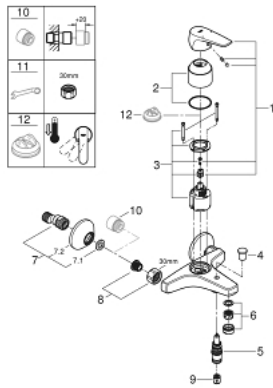

23 756 000 **BAUFLOW SINGLE-LEVER BATH MIXER 1/2"**

PRODUCT DESCRIPTION

- Tyc: Chrome
- wall mounted
- metal lever
- GROHE SmoothControl 46 mm ceramic cartridge
- GROHE LongLife finish
- adjustable flow rate limiter
- automatic diverter: bath/shower
- spout with mousseur
- shower bottom outlet 1/2" with integrated non return valve
- S-unions
- metal wall escutcheons
- protected against backflow

23 756 000 BAUFLOW SINGLE-LEVER BATH MIXER 1/2"

SPARE PARTS

- 1: Lever (Spare part-nr. 46702000)
 - 2: Cap (Spare part-nr. 46584000)
 - 3: Cartridge (Spare part-nr. 46048000)
 - 4: Diverter knob (Spare part-nr. 65648000)
 - 5: Diverter (Spare part-nr. 65655000)
 - 6: Mousseur (Spare part-nr. 13952000)
 - 7: S-union (Spare part-nr. 12075000)
 - 7.1: Seal (Spare part-nr. 0138600M)
 - 7.2: Escutcheon (Spare part-nr. 0221000M)
 - 8: Screw connection 1/2" (Spare part-nr. 45044000)
 - 9: Non-return valve (Spare part-nr. 08565000)
 - 10: Extension 3/4", 20 mm (Spare part-nr. 0713000M)*
 - 11: Special spanner (Spare part-nr. 19377000)*
 - 12: Temperature limiter (Spare part-nr. 46375000)*
- * Optional accessories