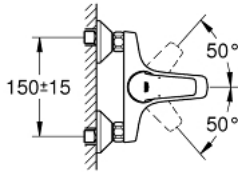

23 756 000 **BAUFLOW SINGLE-LEVER BATH MIXER 1/2"**

PRODUCT DESCRIPTION

- Tyc: Chrome
- wall mounted
- metal lever
- GROHE SmoothControl 46 mm ceramic cartridge
- GROHE LongLife finish
- adjustable flow rate limiter
- automatic diverter: bath/shower
- spout with mousseur
- shower bottom outlet 1/2" with integrated non return valve
- S-unions
- metal wall escutcheons
- protected against backflow

23 756 000 BAUFLOW SINGLE-LEVER BATH MIXER 1/2"

SPARE PARTS

- 1: Lever (Spare part-nr. 46702000)
 - 2: Cap (Spare part-nr. 46584000)
 - 3: Cartridge (Spare part-nr. 46048000)
 - 4: Diverter knob (Spare part-nr. 65648000)
 - 5: Diverter (Spare part-nr. 65655000)
 - 6: Mousseur (Spare part-nr. 13952000)
 - 7: S-union (Spare part-nr. 12075000)
 - 7.1: Seal (Spare part-nr. 0138600M)
 - 7.2: Escutcheon (Spare part-nr. 0221000M)
 - 8: Screw connection 1/2" (Spare part-nr. 45044000)
 - 9: Non-return valve (Spare part-nr. 08565000)
 - 10: Extension 3/4", 20 mm (Spare part-nr. 0713000M)*
 - 11: Special spanner (Spare part-nr. 19377000)*
 - 12: Temperature limiter (Spare part-nr. 46375000)*
- * Optional accessories