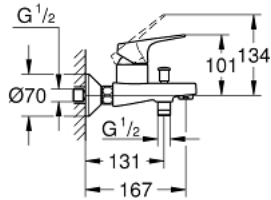

23 756 000 **BAUFLOW SINGLE-LEVER BATH MIXER 1/2"**

PRODUCT DESCRIPTION

- Tyc: Chrome
- wall mounted
- metal lever
- GROHE SmoothControl 46 mm ceramic cartridge
- GROHE LongLife finish
- adjustable flow rate limiter
- automatic diverter: bath/shower
- spout with mousseur
- shower bottom outlet 1/2" with integrated non return valve
- S-unions
- metal wall escutcheons
- protected against backflow

23 756 000 BAUFLOW SINGLE-LEVER BATH MIXER 1/2"

SPARE PARTS

- 1: Lever (Spare part-nr. 46702000)
 - 2: Cap (Spare part-nr. 46584000)
 - 3: Cartridge (Spare part-nr. 46048000)
 - 4: Diverter knob (Spare part-nr. 65648000)
 - 5: Diverter (Spare part-nr. 65655000)
 - 6: Mousseur (Spare part-nr. 13952000)
 - 7: S-union (Spare part-nr. 12075000)
 - 7.1: Seal (Spare part-nr. 0138600M)
 - 7.2: Escutcheon (Spare part-nr. 0221000M)
 - 8: Screw connection 1/2" (Spare part-nr. 45044000)
 - 9: Non-return valve (Spare part-nr. 08565000)
 - 10: Extension 3/4", 20 mm (Spare part-nr. 0713000M)*
 - 11: Special spanner (Spare part-nr. 19377000)*
 - 12: Temperature limiter (Spare part-nr. 46375000)*
- * Optional accessories