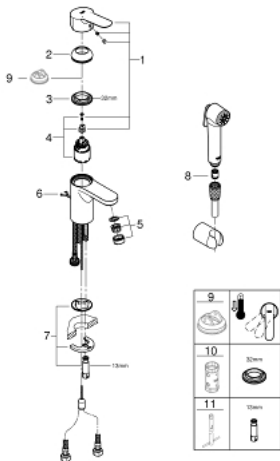

23 757 000 **BAUEDGE BASIN MIXER 1/2"**  
**S-SIZE**

**PRODUCT DESCRIPTION**

- Colour: chrome
- single hole installation
- metal lever
- GROHE SmoothControl 35 mm ceramic cartridge
- adjustable flow rate limiter
- optional temperature limiter ref. no. 46 375
- GROHE LongLife finish
- GROHE EcoJoy - less water, perfect flow
- maximum flow rate (at 3 bar): 5 l/min
- rapid installation system
- retractable chain
- flexible connection hoses
- with shower set consisting of
- hand shower with integrated diverter
- wall shower holder
- shower hose
- recommended pressure 1.0 - 5.0 bar

23 757 000 **BAUEDGE BASIN MIXER 1/2"**  
**S-SIZE**

**SPARE PARTS**

- 1: Lever (Spare part-nr. 46976000)
  - 2: Cap (Spare part-nr. 46492000)
  - 3: Screw coupling (Spare part-nr. 46460000)
  - 4: Cartridge (Spare part-nr. 46374000)
  - 5: Mousseur (Spare part-nr. 48280000)
  - 6: Chain support (Spare part-nr. 06815000)
  - 7: Shank mounting kit (Spare part-nr. 46671000)
  - 8: Non-return valve (Spare part-nr. 08565000)
  - 9: Temperature limiter (Spare part-nr. 46375000)\*
  - 10: Socket spanner (Spare part-nr. 19332000)\*
  - 11: Mounting wrench (Spare part-nr. 19017000)\*
- \* Optional accessories