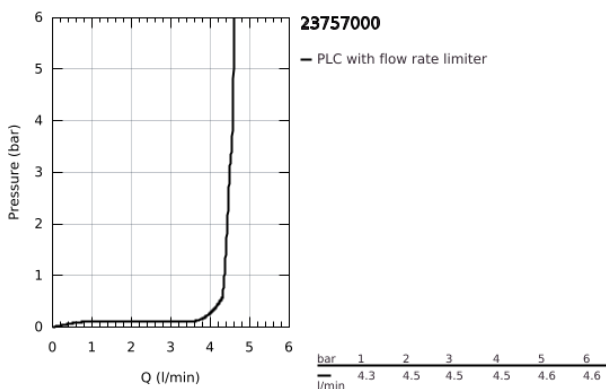

23 757 000 **BAUEDGE BASIN MIXER 1/2"**  
**S-SIZE**

**PRODUCT DESCRIPTION**

- Colour: chrome
- single hole installation
- metal lever
- GROHE SmoothControl 35 mm ceramic cartridge
- adjustable flow rate limiter
- optional temperature limiter ref. no. 46 375
- GROHE LongLife finish
- GROHE EcoJoy - less water, perfect flow
- maximum flow rate (at 3 bar): 5 l/min
- rapid installation system
- retractable chain
- flexible connection hoses
- with shower set consisting of
- hand shower with integrated diverter
- wall shower holder
- shower hose
- recommended pressure 1.0 - 5.0 bar

23 757 000 **BAUEDGE BASIN MIXER 1/2"**  
**S-SIZE**

**SPARE PARTS**

- 1: Lever (Spare part-nr. 46976000)
  - 2: Cap (Spare part-nr. 46492000)
  - 3: Screw coupling (Spare part-nr. 46460000)
  - 4: Cartridge (Spare part-nr. 46374000)
  - 5: Mousseur (Spare part-nr. 48280000)
  - 6: Chain support (Spare part-nr. 06815000)
  - 7: Shank mounting kit (Spare part-nr. 46671000)
  - 8: Non-return valve (Spare part-nr. 08565000)
  - 9: Temperature limiter (Spare part-nr. 46375000)\*
  - 10: Socket spanner (Spare part-nr. 19332000)\*
  - 11: Mounting wrench (Spare part-nr. 19017000)\*
- \* Optional accessories