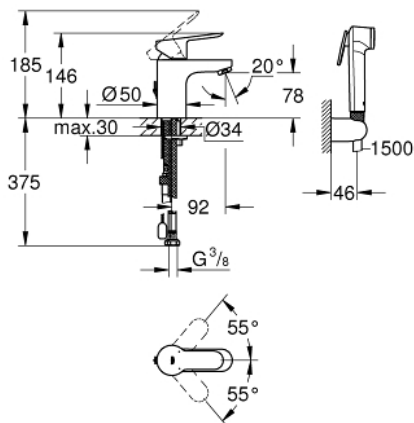

23 757 000 **BAUEDGE BASIN MIXER 1/2"**  
**S-SIZE**

**PRODUCT DESCRIPTION**

- Colour: chrome
- single hole installation
- metal lever
- GROHE SmoothControl 35 mm ceramic cartridge
- adjustable flow rate limiter
- optional temperature limiter ref. no. 46 375
- GROHE LongLife finish
- GROHE EcoJoy - less water, perfect flow
- maximum flow rate (at 3 bar): 5 l/min
- rapid installation system
- retractable chain
- flexible connection hoses
- with shower set consisting of
- hand shower with integrated diverter
- wall shower holder
- shower hose
- recommended pressure 1.0 - 5.0 bar

23 757 000 **BAUEDGE BASIN MIXER 1/2"**  
**S-SIZE**

**SPARE PARTS**

- 1: Lever (Spare part-nr. 46976000)
  - 2: Cap (Spare part-nr. 46492000)
  - 3: Screw coupling (Spare part-nr. 46460000)
  - 4: Cartridge (Spare part-nr. 46374000)
  - 5: Mousseur (Spare part-nr. 48280000)
  - 6: Chain support (Spare part-nr. 06815000)
  - 7: Shank mounting kit (Spare part-nr. 46671000)
  - 8: Non-return valve (Spare part-nr. 08565000)
  - 9: Temperature limiter (Spare part-nr. 46375000)\*
  - 10: Socket spanner (Spare part-nr. 19332000)\*
  - 11: Mounting wrench (Spare part-nr. 19017000)\*
- \* Optional accessories