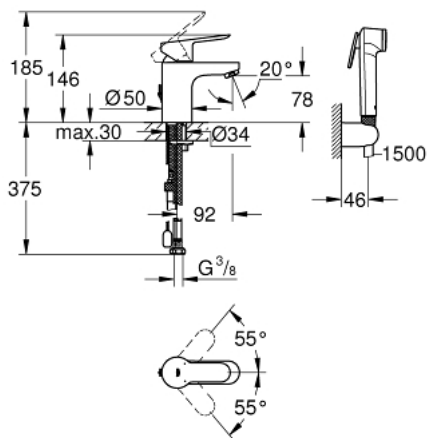

23 757 000 **BAUEDGE BASIN MIXER 1/2"**
S-SIZE

PRODUCT DESCRIPTION

- Tyc: Chrome
- single hole installation
- metal lever
- GROHE SmoothControl 35 mm ceramic cartridge
- adjustable flow rate limiter
- optional temperature limiter ref. no. 46 375
- GROHE LongLife finish
- GROHE EcoJoy - Less water, perfect flow
- maximum flow rate (at 3 bar): 5 l/min
- rapid installation system
- retractable chain
- flexible connection hoses
- with shower set consisting of
- hand shower with integrated diverter
- wall shower holder
- shower hose
- recommended pressure 1.0 - 5.0 bar

23 757 000 **BAUEDGE BASIN MIXER 1/2"**
S-SIZE

SPARE PARTS

- 1: Lever (Spare part-nr. 46976000)
 - 2: Cap (Spare part-nr. 46492000)
 - 3: Screw coupling (Spare part-nr. 46460000)
 - 4: Cartridge (Spare part-nr. 46374000)
 - 5: Mousseur (Spare part-nr. 48280000)
 - 6: Chain (Spare part-nr. 06815000)
 - 7: Shank mounting kit (Spare part-nr. 46671000)
 - 8: Non-return valve (Spare part-nr. 08565000)
 - 9: Temperature limiter (Spare part-nr. 46375000)*
 - 10: Socket spanner (Spare part-nr. 19332000)*
 - 11: Mounting wrench (Spare part-nr. 19017000)*
- * Optional accessories