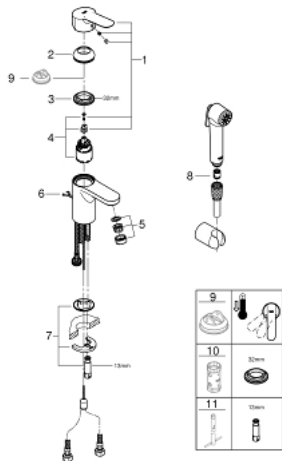

23 757 000 **BAUEDGE BASIN MIXER 1/2"**
S-SIZE

PRODUCT DESCRIPTION

- Tyc: Chrome
- single hole installation
- metal lever
- GROHE SmoothControl 35 mm ceramic cartridge
- adjustable flow rate limiter
- optional temperature limiter ref. no. 46 375
- GROHE LongLife finish
- GROHE EcoJoy - Less water, perfect flow
- maximum flow rate (at 3 bar): 5 l/min
- rapid installation system
- retractable chain
- flexible connection hoses
- with shower set consisting of
- hand shower with integrated diverter
- wall shower holder
- shower hose
- recommended pressure 1.0 - 5.0 bar

23 757 000 **BAUEDGE BASIN MIXER 1/2"**
S-SIZE

SPARE PARTS

- 1: Lever (Spare part-nr. 46976000)
 - 2: Cap (Spare part-nr. 46492000)
 - 3: Screw coupling (Spare part-nr. 46460000)
 - 4: Cartridge (Spare part-nr. 46374000)
 - 5: Mousseur (Spare part-nr. 48280000)
 - 6: Chain (Spare part-nr. 06815000)
 - 7: Shank mounting kit (Spare part-nr. 46671000)
 - 8: Non-return valve (Spare part-nr. 08565000)
 - 9: Temperature limiter (Spare part-nr. 46375000)*
 - 10: Socket spanner (Spare part-nr. 19332000)*
 - 11: Mounting wrench (Spare part-nr. 19017000)*
- * Optional accessories