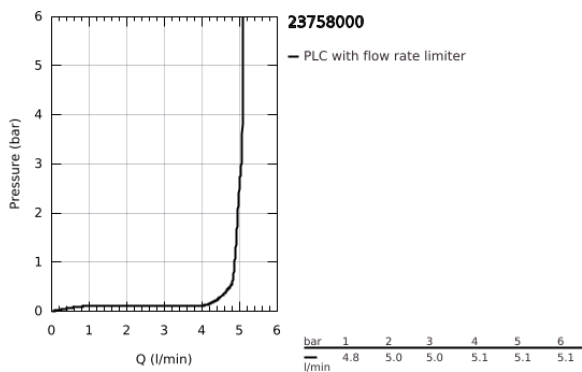

23 758 000 **BAUEDGE BASIN MIXER 1/2"**
M-SIZE

PRODUCT DESCRIPTION

- Colour: chrome
- single hole installation
- metal lever
- GROHE SmoothControl 28 mm ceramic cartridge
- GROHE LongLife finish
- GROHE EcoJoy - less water, perfect flow
- maximum flow rate (at 3 bar): 5 l/min
- rapid installation system
- plastic pop-up waste set 1 1/4"
- flexible connection hoses

23 758 000 **BAUEDGE BASIN MIXER 1/2"**
M-SIZE

SPARE PARTS

- 1: Lever (Spare part-nr. 46697000)
- 2: retaining ring (Spare part-nr. 46715000)
- 3: Cartridge (Spare part-nr. 46580000)
- 4: Pop-up rod (Spare part-nr. 46739000)
- 5: Mousseur (Spare part-nr. 48159000)
- 6: Shank mounting kit (Spare part-nr. 46249000)
- 7: Waste set 1 1/4" (Spare part-nr. 28910000)
- 7.1: Plug (Spare part-nr. 07182000)
- 7.2: Eccentric rod (Spare part-nr. 07052000)
- 8: Eccentric rod (Spare part-nr. 07341000)*
- 9: Mounting wrench (Spare part-nr. 19017000)*