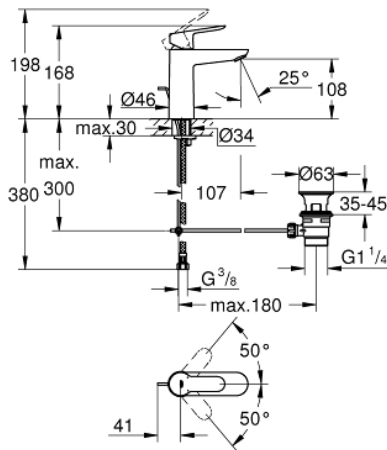

23 758 000 **BAUEDGE BASIN MIXER 1/2"**
M-SIZE

PRODUCT DESCRIPTION

- Colour: chrome
- single hole installation
- metal lever
- GROHE SmoothControl 28 mm ceramic cartridge
- GROHE LongLife finish
- GROHE EcoJoy - less water, perfect flow
- maximum flow rate (at 3 bar): 5 l/min
- rapid installation system
- plastic pop-up waste set 1 1/4"
- flexible connection hoses

23 758 000 **BAUEDGE BASIN MIXER 1/2"**
M-SIZE

SPARE PARTS

- 1: Lever (Spare part-nr. 46697000)
- 2: retaining ring (Spare part-nr. 46715000)
- 3: Cartridge (Spare part-nr. 46580000)
- 4: Pop-up rod (Spare part-nr. 46739000)
- 5: Mousseur (Spare part-nr. 48159000)
- 6: Shank mounting kit (Spare part-nr. 46249000)
- 7: Waste set 1 1/4" (Spare part-nr. 28910000)
- 7.1: Plug (Spare part-nr. 07182000)
- 7.2: Eccentric rod (Spare part-nr. 07052000)
- 8: Eccentric rod (Spare part-nr. 07341000)*
- 9: Mounting wrench (Spare part-nr. 19017000)*