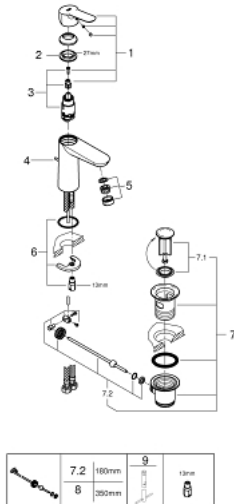

23 758 000 **BAUEDGE BASIN MIXER 1/2"**
M-SIZE

PRODUCT DESCRIPTION

- Colour: chrome
- single hole installation
- metal lever
- GROHE SmoothControl 28 mm ceramic cartridge
- GROHE LongLife finish
- GROHE EcoJoy - less water, perfect flow
- maximum flow rate (at 3 bar): 5 l/min
- rapid installation system
- plastic pop-up waste set 1 1/4"
- flexible connection hoses

23 758 000 **BAUEDGE BASIN MIXER 1/2"**
M-SIZE

SPARE PARTS

- 1: Lever (Spare part-nr. 46697000)
- 2: retaining ring (Spare part-nr. 46715000)
- 3: Cartridge (Spare part-nr. 46580000)
- 4: Pop-up rod (Spare part-nr. 46739000)
- 5: Mousseur (Spare part-nr. 48159000)
- 6: Shank mounting kit (Spare part-nr. 46249000)
- 7: Waste set 1 1/4" (Spare part-nr. 28910000)
- 7.1: Plug (Spare part-nr. 07182000)
- 7.2: Eccentric rod (Spare part-nr. 07052000)
- 8: Eccentric rod (Spare part-nr. 07341000)*
- 9: Mounting wrench (Spare part-nr. 19017000)*