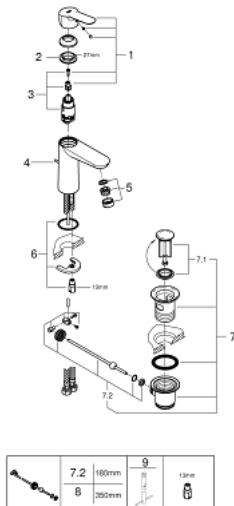

23 758 000 **BAUEDGE BASIN MIXER 1/2"**  
**M-SIZE**

**PRODUCT DESCRIPTION**

- Tyc: Chrome
- single hole installation
- metal lever
- GROHE SmoothControl 28 mm ceramic cartridge
- GROHE LongLife finish
- GROHE EcoJoy - Less water, perfect flow
- maximum flow rate (at 3 bar): 5 l/min
- rapid installation system
- plastic pop-up waste set 1 1/4"
- flexible connection hoses

23 758 000 **BAUEDGE BASIN MIXER 1/2"**  
**M-SIZE**

**SPARE PARTS**

- 1: Lever (Spare part-nr. 46697000)
- 2: Fitting ring (Spare part-nr. 46715000)
- 3: Cartridge (Spare part-nr. 46580000)
- 4: Pop-up rod (Spare part-nr. 46739000)
- 5: Mousseur (Spare part-nr. 48159000)
- 6: Shank mounting kit (Spare part-nr. 46249000)
- 7: Waste set 1 1/4" (Spare part-nr. 28910000)
- 7.1: Plug (Spare part-nr. 07182000)
- 7.2: Eccentric rod (Spare part-nr. 07052000)
- 8: Eccentric rod (Spare part-nr. 07341000)\*
- 9: Mounting wrench (Spare part-nr. 19017000)\*