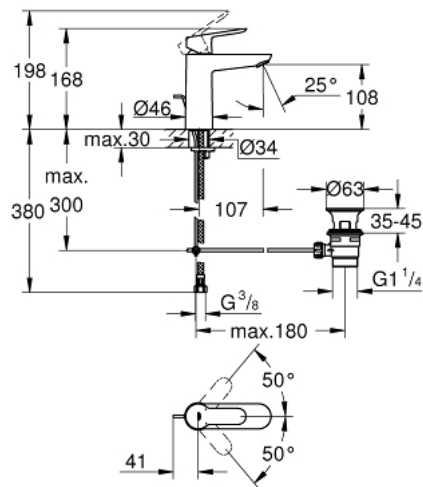

23 758 000 **BAUEDGE BASIN MIXER 1/2"**  
**M-SIZE**

**PRODUCT DESCRIPTION**

- Tyc: Chrome
- single hole installation
- metal lever
- GROHE SmoothControl 28 mm ceramic cartridge
- GROHE LongLife finish
- GROHE EcoJoy - Less water, perfect flow
- maximum flow rate (at 3 bar): 5 l/min
- rapid installation system
- plastic pop-up waste set 1 1/4"
- flexible connection hoses

23 758 000 **BAUEDGE BASIN MIXER 1/2"**  
**M-SIZE**

**SPARE PARTS**

- 1: Lever (Spare part-nr. 46697000)
- 2: Fitting ring (Spare part-nr. 46715000)
- 3: Cartridge (Spare part-nr. 46580000)
- 4: Pop-up rod (Spare part-nr. 46739000)
- 5: Mousseur (Spare part-nr. 48159000)
- 6: Shank mounting kit (Spare part-nr. 46249000)
- 7: Waste set 1 1/4" (Spare part-nr. 28910000)
- 7.1: Plug (Spare part-nr. 07182000)
- 7.2: Eccentric rod (Spare part-nr. 07052000)
- 8: Eccentric rod (Spare part-nr. 07341000)\*
- 9: Mounting wrench (Spare part-nr. 19017000)\*