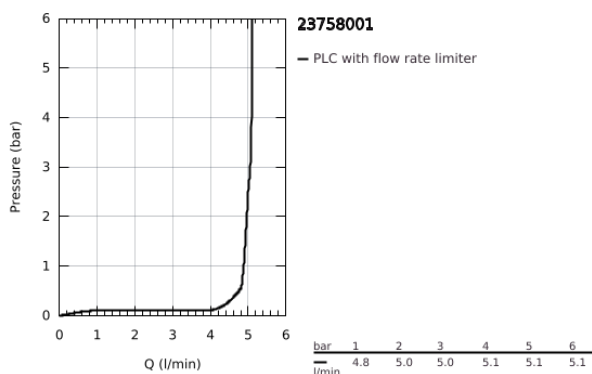

23 758 001 **BAUEDGE BASIN MIXER 1/2"**  
**M-SIZE**

**PRODUCT DESCRIPTION**

- Colour: chrome
- single hole installation
- metal lever
- GROHE SmoothControl 28 mm ceramic cartridge
- with temperature limiter
- GROHE LongLife finish
- Protected Water Ways no contact of water with lead or nickel inside the tap
- mousseur 5.7 l/min
- rapid installation system
- plastic pop-up waste set 1 1/4"
- flexible connection hoses
- professional exclusive

23 758 001 **BAUEDGE BASIN MIXER 1/2"**  
**M-SIZE**

**SPARE PARTS**

- 1: Cartridge (Spare part-nr. 48518000)
  - 2: Pop-up rod (Spare part-nr. 46739000)
  - 3: Mousseur (Spare part-nr. 48159000)
  - 4: Shank mounting kit (Spare part-nr. 46249000)
  - 5: Waste set 1 1/4" (Spare part-nr. 28910000)
  - 5.1: Plug (Spare part-nr. 07182000)
  - 5.2: Eccentric rod (Spare part-nr. 07052000)
  - 6: Eccentric rod (Spare part-nr. 07341000)\*
  - 7: Mounting wrench (Spare part-nr. 19017000)\*
- \* Optional accessories