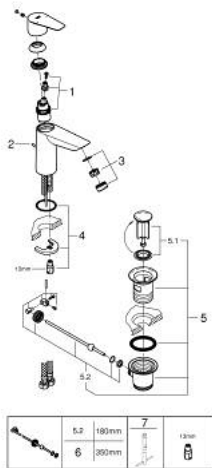

23 758 001 **BAUEDGE BASIN MIXER 1/2"**
M-SIZE

PRODUCT DESCRIPTION

- Colour: chrome
- single hole installation
- metal lever
- GROHE SmoothControl 28 mm ceramic cartridge
- with temperature limiter
- GROHE LongLife finish
- Protected Water Ways no contact of water with lead or nickel inside the tap
- GROHE EcoJoy mousseur 5.7 l/min
- rapid installation system
- plastic pop-up waste set 1 1/4"
- flexible connection hoses
- professional exclusive

23 758 001 **BAUEDGE BASIN MIXER 1/2"**
M-SIZE

SPARE PARTS

- 1: Cartridge (Spare part-nr. 48518000)
 - 2: Pop-up rod (Spare part-nr. 46739000)
 - 3: Mousseur (Spare part-nr. 48159000)
 - 4: Shank mounting kit (Spare part-nr. 46249000)
 - 5: Waste set 1 1/4" (Spare part-nr. 28910000)
 - 5.1: Plug (Spare part-nr. 07182000)
 - 5.2: Eccentric rod (Spare part-nr. 07052000)
 - 6: Eccentric rod (Spare part-nr. 07341000)*
 - 7: Mounting wrench (Spare part-nr. 19017000)*
- * Optional accessories