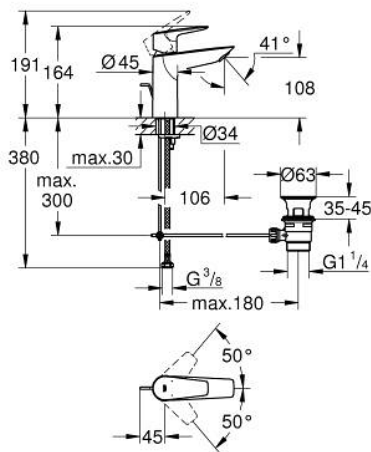

23 758 001 **BAUEDGE BASIN MIXER 1/2"**
M-SIZE

PRODUCT DESCRIPTION

- Colour: chrome
- single hole installation
- metal lever
- GROHE SmoothControl 28 mm ceramic cartridge
- with temperature limiter
- GROHE LongLife finish
- Protected Water Ways no contact of water with lead or nickel inside the tap
- GROHE EcoJoy mousseur 5.7 l/min
- rapid installation system
- plastic pop-up waste set 1 1/4"
- flexible connection hoses
- professional exclusive

23 758 001 **BAUEDGE BASIN MIXER 1/2"**
M-SIZE

SPARE PARTS

- 1: Cartridge (Spare part-nr. 48518000)
 - 2: Pop-up rod (Spare part-nr. 46739000)
 - 3: Mousseur (Spare part-nr. 48159000)
 - 4: Shank mounting kit (Spare part-nr. 46249000)
 - 5: Waste set 1 1/4" (Spare part-nr. 28910000)
 - 5.1: Plug (Spare part-nr. 07182000)
 - 5.2: Eccentric rod (Spare part-nr. 07052000)
 - 6: Eccentric rod (Spare part-nr. 07341000)*
 - 7: Mounting wrench (Spare part-nr. 19017000)*
- * Optional accessories