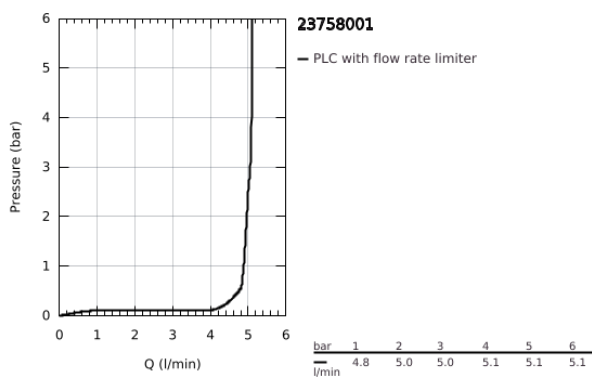

23 758 001 **BAUEDGE BASIN MIXER 1/2"**
M-SIZE

PRODUCT DESCRIPTION

- Colour: chrome
- single hole installation
- metal lever
- GROHE SmoothControl 28 mm ceramic cartridge
- with temperature limiter
- GROHE LongLife finish
- Protected Water Ways no contact of water with lead or nickel inside the tap
- GROHE EcoJoy mousseur 5.7 l/min
- rapid installation system
- plastic pop-up waste set 1 1/4"
- flexible connection hoses
- professional exclusive

23 758 001 **BAUEDGE BASIN MIXER 1/2"**
M-SIZE

SPARE PARTS

- 1: Cartridge (Spare part-nr. 48518000)
 - 2: Pop-up rod (Spare part-nr. 46739000)
 - 3: Mousseur (Spare part-nr. 48159000)
 - 4: Shank mounting kit (Spare part-nr. 46249000)
 - 5: Waste set 1 1/4" (Spare part-nr. 28910000)
 - 5.1: Plug (Spare part-nr. 07182000)
 - 5.2: Eccentric rod (Spare part-nr. 07052000)
 - 6: Eccentric rod (Spare part-nr. 07341000)*
 - 7: Mounting wrench (Spare part-nr. 19017000)*
- * Optional accessories