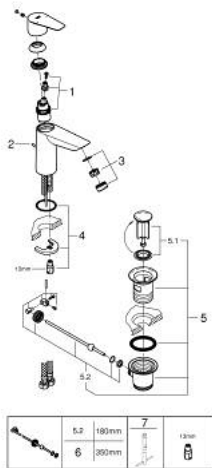

23 758 001 **BAUEDGE BASIN MIXER 1/2"**  
**M-SIZE**

**PRODUCT DESCRIPTION**

- Colour: chrome
- single hole installation
- metal lever
- GROHE SmoothControl 28 mm ceramic cartridge
- with temperature limiter
- GROHE LongLife finish
- Protected Water Ways no contact of water with lead or nickel inside the tap
- mousseur 5.7 l/min
- rapid installation system
- plastic pop-up waste set 1 1/4"
- flexible connection hoses
- professional exclusive

23 758 001 **BAUEDGE BASIN MIXER 1/2"**  
**M-SIZE**

**SPARE PARTS**

- 1: Cartridge (Spare part-nr. 48518000)
  - 2: Pop-up rod (Spare part-nr. 46739000)
  - 3: Mousseur (Spare part-nr. 48159000)
  - 4: Shank mounting kit (Spare part-nr. 46249000)
  - 5: Waste set 1 1/4" (Spare part-nr. 28910000)
  - 5.1: Plug (Spare part-nr. 07182000)
  - 5.2: Eccentric rod (Spare part-nr. 07052000)
  - 6: Eccentric rod (Spare part-nr. 07341000)\*
  - 7: Mounting wrench (Spare part-nr. 19017000)\*
- \* Optional accessories