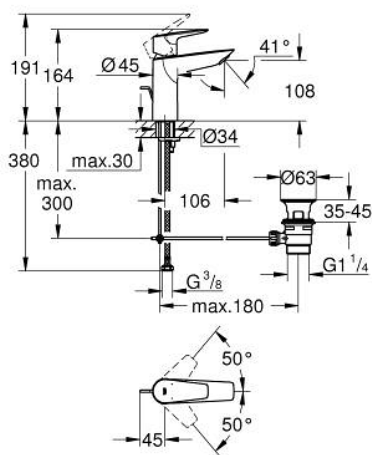

23 758 001 **BAUEDGE BASIN MIXER 1/2"**  
**M-SIZE**

**PRODUCT DESCRIPTION**

- Colour: chrome
- single hole installation
- metal lever
- GROHE SmoothControl 28 mm ceramic cartridge
- with temperature limiter
- GROHE LongLife finish
- Protected Water Ways no contact of water with lead or nickel inside the tap
- mousseur 5.7 l/min
- rapid installation system
- plastic pop-up waste set 1 1/4"
- flexible connection hoses
- professional exclusive

23 758 001 **BAUEDGE BASIN MIXER 1/2"**  
**M-SIZE**

**SPARE PARTS**

- 1: Cartridge (Spare part-nr. 48518000)
  - 2: Pop-up rod (Spare part-nr. 46739000)
  - 3: Mousseur (Spare part-nr. 48159000)
  - 4: Shank mounting kit (Spare part-nr. 46249000)
  - 5: Waste set 1 1/4" (Spare part-nr. 28910000)
  - 5.1: Plug (Spare part-nr. 07182000)
  - 5.2: Eccentric rod (Spare part-nr. 07052000)
  - 6: Eccentric rod (Spare part-nr. 07341000)\*
  - 7: Mounting wrench (Spare part-nr. 19017000)\*
- \* Optional accessories