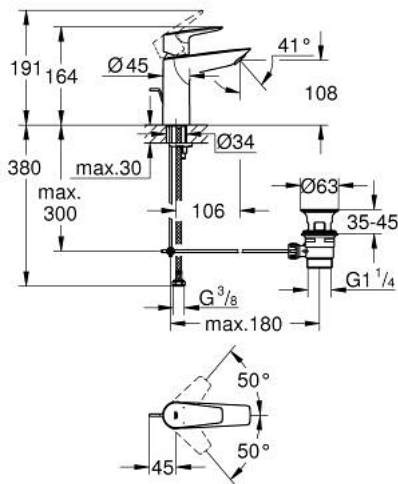

23 758 001 **BAUEDGE BASIN MIXER 1/2"**
M-SIZE

PRODUCT DESCRIPTION

- Tyc: Chrome
- single hole installation
- metal lever
- GROHE SmoothControl 28 mm ceramic cartridge
- with temperature limiter
- GROHE LongLife finish
- Protected Water Ways no contact of water with lead or nickel inside the tap
- GROHE EcoJoy mousseur 5.7 l/min
- rapid installation system
- plastic pop-up waste set 1 1/4"
- flexible connection hoses
- professional exclusive

23 758 001 **BAUEDGE BASIN MIXER 1/2"**
M-SIZE

SPARE PARTS

- 1: Cartridge (Spare part-nr. 48518000)
 - 2: Pop-up rod (Spare part-nr. 46739000)
 - 3: Mousseur (Spare part-nr. 48159000)
 - 4: Shank mounting kit (Spare part-nr. 46249000)
 - 5: Waste set 1 1/4" (Spare part-nr. 28910000)
 - 5.1: Plug (Spare part-nr. 07182000)
 - 5.2: Eccentric rod (Spare part-nr. 07052000)
 - 6: Eccentric rod (Spare part-nr. 07341000)*
 - 7: Mounting wrench (Spare part-nr. 19017000)*
- * Optional accessories