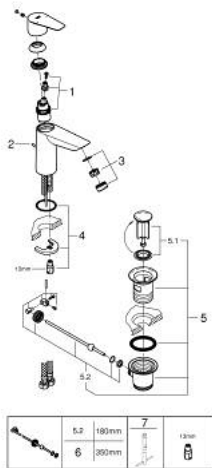

23 758 001 **BAUEDGE BASIN MIXER 1/2"**
M-SIZE

PRODUCT DESCRIPTION

- Tyc: Chrome
- single hole installation
- metal lever
- GROHE SmoothControl 28 mm ceramic cartridge
- with temperature limiter
- GROHE LongLife finish
- Protected Water Ways no contact of water with lead or nickel inside the tap
- mousseur 5.7 l/min
- rapid installation system
- plastic pop-up waste set 1 1/4"
- flexible connection hoses
- professional exclusive

23 758 001 **BAUEDGE BASIN MIXER 1/2"**
M-SIZE

SPARE PARTS

- 1: Cartridge (Spare part-nr. 48518000)
 - 2: Pop-up rod (Spare part-nr. 46739000)
 - 3: Mousseur (Spare part-nr. 48159000)
 - 4: Shank mounting kit (Spare part-nr. 46249000)
 - 5: Waste set 1 1/4" (Spare part-nr. 28910000)
 - 5.1: Plug (Spare part-nr. 07182000)
 - 5.2: Eccentric rod (Spare part-nr. 07052000)
 - 6: Eccentric rod (Spare part-nr. 07341000)*
 - 7: Mounting wrench (Spare part-nr. 19017000)*
- * Optional accessories