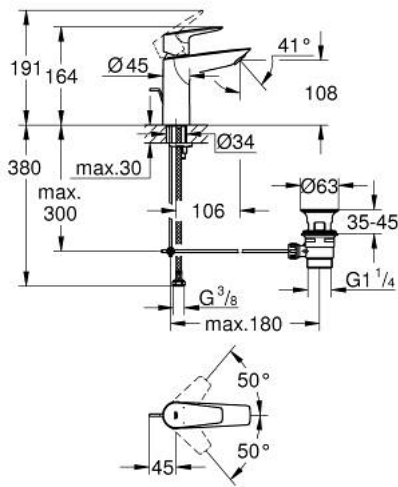

23 758 001 **BAUEDGE BASIN MIXER 1/2"**
M-SIZE

PRODUCT DESCRIPTION

- Tyc: Chrome
- single hole installation
- metal lever
- GROHE SmoothControl 28 mm ceramic cartridge
- with temperature limiter
- GROHE LongLife finish
- Protected Water Ways no contact of water with lead or nickel inside the tap
- mousseur 5.7 l/min
- rapid installation system
- plastic pop-up waste set 1 1/4"
- flexible connection hoses
- professional exclusive

23 758 001 **BAUEDGE BASIN MIXER 1/2"**
M-SIZE

SPARE PARTS

- 1: Cartridge (Spare part-nr. 48518000)
 - 2: Pop-up rod (Spare part-nr. 46739000)
 - 3: Mousseur (Spare part-nr. 48159000)
 - 4: Shank mounting kit (Spare part-nr. 46249000)
 - 5: Waste set 1 1/4" (Spare part-nr. 28910000)
 - 5.1: Plug (Spare part-nr. 07182000)
 - 5.2: Eccentric rod (Spare part-nr. 07052000)
 - 6: Eccentric rod (Spare part-nr. 07341000)*
 - 7: Mounting wrench (Spare part-nr. 19017000)*
- * Optional accessories