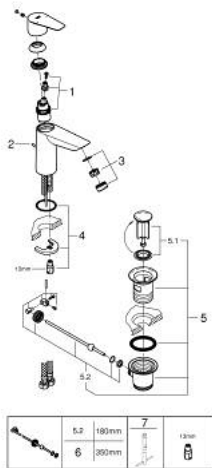

23 758 001 **BAUEDGE BASIN MIXER 1/2"**
M-SIZE

PRODUCT DESCRIPTION

- Tyc: Chrome
- single hole installation
- metal lever
- GROHE SmoothControl 28 mm ceramic cartridge
- with temperature limiter
- GROHE LongLife finish
- Protected Water Ways no contact of water with lead or nickel inside the tap
- GROHE EcoJoy mousseur 5.7 l/min
- rapid installation system
- plastic pop-up waste set 1 1/4"
- flexible connection hoses
- professional exclusive

23 758 001 **BAUEDGE BASIN MIXER 1/2"**
M-SIZE

SPARE PARTS

- 1: Cartridge (Spare part-nr. 48518000)
 - 2: Pop-up rod (Spare part-nr. 46739000)
 - 3: Mousseur (Spare part-nr. 48159000)
 - 4: Shank mounting kit (Spare part-nr. 46249000)
 - 5: Waste set 1 1/4" (Spare part-nr. 28910000)
 - 5.1: Plug (Spare part-nr. 07182000)
 - 5.2: Eccentric rod (Spare part-nr. 07052000)
 - 6: Eccentric rod (Spare part-nr. 07341000)*
 - 7: Mounting wrench (Spare part-nr. 19017000)*
- * Optional accessories