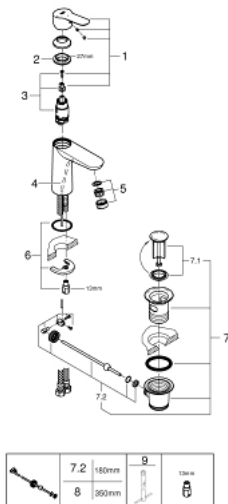

23 759 000 **BAUEDGE BASIN MIXER 1/2"**  
**M-SIZE**

**PRODUCT DESCRIPTION**

- Colour: chrome
- single hole installation
- metal lever
- GROHE SmoothControl 28 mm ceramic cartridge
- EcoMode - cold water flow in mid-lever position saves energy
- with integrated temperature limiter
- GROHE LongLife finish
- GROHE EcoJoy - less water, perfect flow
- maximum flow rate (at 3 bar): 5 l/min
- rapid installation system
- plastic pop-up waste set 1 1/4"
- flexible connection hoses

23 759 000 **BAUEDGE BASIN MIXER 1/2"**  
**M-SIZE**

**SPARE PARTS**

- 1: Lever (Spare part-nr. 46923000)
  - 2: retaining ring (Spare part-nr. 46715000)
  - 3: Cartridge (Spare part-nr. 46580000)
  - 4: Pop-up rod (Spare part-nr. 46739000)
  - 5: Mousseur (Spare part-nr. 48159000)
  - 6: Shank mounting kit (Spare part-nr. 46249000)
  - 7: Waste set 1 1/4" (Spare part-nr. 28910000)
  - 7.1: Plug (Spare part-nr. 07182000)
  - 7.2: Eccentric rod (Spare part-nr. 07052000)
  - 8: Eccentric rod (Spare part-nr. 07341000)\*
  - 9: Mounting wrench (Spare part-nr. 19017000)\*
- \* Optional accessories