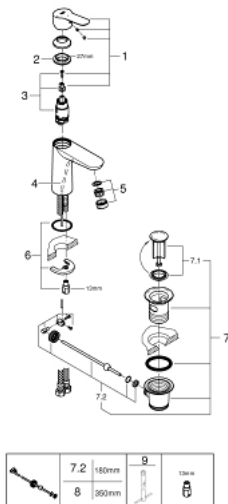

23 759 000 **BAUEDGE BASIN MIXER 1/2"**
M-SIZE

PRODUCT DESCRIPTION

- Colour: chrome
- single hole installation
- metal lever
- GROHE SmoothControl 28 mm ceramic cartridge
- OpenCold - cold water flow in mid-lever position
- with integrated temperature limiter
- GROHE LongLife finish
- GROHE EcoJoy - less water, perfect flow
- maximum flow rate (at 3 bar): 5 l/min
- rapid installation system
- plastic pop-up waste set 1 1/4"
- flexible connection hoses

23 759 000 **BAUEDGE BASIN MIXER 1/2"**
M-SIZE

SPARE PARTS

- 1: Lever (Spare part-nr. 46923000)
 - 2: retaining ring (Spare part-nr. 46715000)
 - 3: Cartridge (Spare part-nr. 46580000)
 - 4: Pop-up rod (Spare part-nr. 46739000)
 - 5: Mousseur (Spare part-nr. 48159000)
 - 6: Shank mounting kit (Spare part-nr. 46249000)
 - 7: Waste set 1 1/4" (Spare part-nr. 28910000)
 - 7.1: Plug (Spare part-nr. 07182000)
 - 7.2: Eccentric rod (Spare part-nr. 07052000)
 - 8: Eccentric rod (Spare part-nr. 07341000)*
 - 9: Mounting wrench (Spare part-nr. 19017000)*
- * Optional accessories