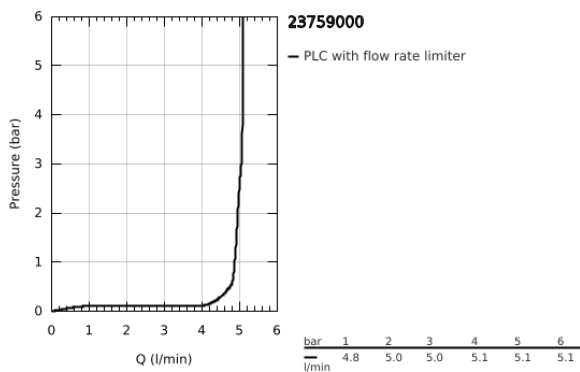

23 759 000 **BAUEDGE BASIN MIXER 1/2"**
M-SIZE

PRODUCT DESCRIPTION

- Colour: chrome
- single hole installation
- metal lever
- GROHE SmoothControl 28 mm ceramic cartridge
- OpenCold - cold water flow in mid-lever position
- with integrated temperature limiter
- GROHE LongLife finish
- GROHE EcoJoy - less water, perfect flow
- maximum flow rate (at 3 bar): 5 l/min
- rapid installation system
- plastic pop-up waste set 1 1/4"
- flexible connection hoses

23 759 000 **BAUEDGE BASIN MIXER 1/2"**
M-SIZE

SPARE PARTS

- 1: Lever (Spare part-nr. 46923000)
 - 2: retaining ring (Spare part-nr. 46715000)
 - 3: Cartridge (Spare part-nr. 46580000)
 - 4: Pop-up rod (Spare part-nr. 46739000)
 - 5: Mousseur (Spare part-nr. 48159000)
 - 6: Shank mounting kit (Spare part-nr. 46249000)
 - 7: Waste set 1 1/4" (Spare part-nr. 28910000)
 - 7.1: Plug (Spare part-nr. 07182000)
 - 7.2: Eccentric rod (Spare part-nr. 07052000)
 - 8: Eccentric rod (Spare part-nr. 07341000)*
 - 9: Mounting wrench (Spare part-nr. 19017000)*
- * Optional accessories