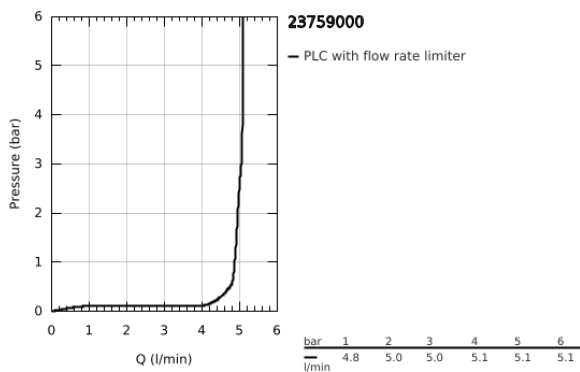

23 759 000 **BAUEDGE BASIN MIXER 1/2"**  
**M-SIZE**

**PRODUCT DESCRIPTION**

- Colour: chrome
- single hole installation
- metal lever
- GROHE SmoothControl 28 mm ceramic cartridge
- EcoMode - cold water flow in mid-lever position saves energy
- with integrated temperature limiter
- GROHE LongLife finish
- GROHE EcoJoy - less water, perfect flow
- maximum flow rate (at 3 bar): 5 l/min
- rapid installation system
- plastic pop-up waste set 1 1/4"
- flexible connection hoses

23 759 000 **BAUEDGE BASIN MIXER 1/2"**  
**M-SIZE**

**SPARE PARTS**

- 1: Lever (Spare part-nr. 46923000)
  - 2: retaining ring (Spare part-nr. 46715000)
  - 3: Cartridge (Spare part-nr. 46580000)
  - 4: Pop-up rod (Spare part-nr. 46739000)
  - 5: Mousseur (Spare part-nr. 48159000)
  - 6: Shank mounting kit (Spare part-nr. 46249000)
  - 7: Waste set 1 1/4" (Spare part-nr. 28910000)
  - 7.1: Plug (Spare part-nr. 07182000)
  - 7.2: Eccentric rod (Spare part-nr. 07052000)
  - 8: Eccentric rod (Spare part-nr. 07341000)\*
  - 9: Mounting wrench (Spare part-nr. 19017000)\*
- \* Optional accessories