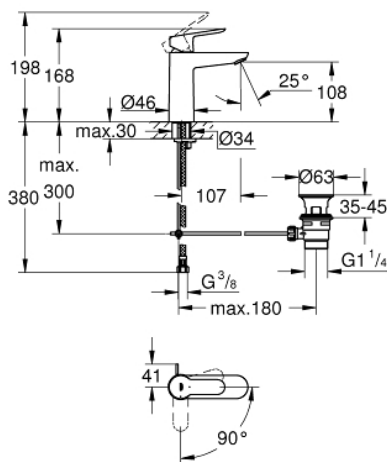

23 759 000 **BAUEDGE BASIN MIXER 1/2"**  
**M-SIZE**

**PRODUCT DESCRIPTION**

- Colour: chrome
- single hole installation
- metal lever
- GROHE SmoothControl 28 mm ceramic cartridge
- EcoMode - cold water flow in mid-lever position saves energy
- with integrated temperature limiter
- GROHE LongLife finish
- GROHE EcoJoy - less water, perfect flow
- maximum flow rate (at 3 bar): 5 l/min
- rapid installation system
- plastic pop-up waste set 1 1/4"
- flexible connection hoses

23 759 000 **BAUEDGE BASIN MIXER 1/2"**  
**M-SIZE**

**SPARE PARTS**

- 1: Lever (Spare part-nr. 46923000)
  - 2: retaining ring (Spare part-nr. 46715000)
  - 3: Cartridge (Spare part-nr. 46580000)
  - 4: Pop-up rod (Spare part-nr. 46739000)
  - 5: Mousseur (Spare part-nr. 48159000)
  - 6: Shank mounting kit (Spare part-nr. 46249000)
  - 7: Waste set 1 1/4" (Spare part-nr. 28910000)
  - 7.1: Plug (Spare part-nr. 07182000)
  - 7.2: Eccentric rod (Spare part-nr. 07052000)
  - 8: Eccentric rod (Spare part-nr. 07341000)\*
  - 9: Mounting wrench (Spare part-nr. 19017000)\*
- \* Optional accessories