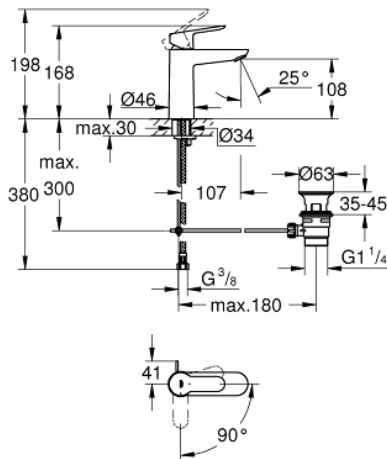

23 759 000 **BAUEDGE BASIN MIXER 1/2"**
M-SIZE

PRODUCT DESCRIPTION

- Colour: chrome
- single hole installation
- metal lever
- GROHE SmoothControl 28 mm ceramic cartridge
- OpenCold - cold water flow in mid-lever position
- with integrated temperature limiter
- GROHE LongLife finish
- GROHE EcoJoy - less water, perfect flow
- maximum flow rate (at 3 bar): 5 l/min
- rapid installation system
- plastic pop-up waste set 1 1/4"
- flexible connection hoses

23 759 000 **BAUEDGE BASIN MIXER 1/2"**
M-SIZE

SPARE PARTS

- 1: Lever (Spare part-nr. 46923000)
 - 2: retaining ring (Spare part-nr. 46715000)
 - 3: Cartridge (Spare part-nr. 46580000)
 - 4: Pop-up rod (Spare part-nr. 46739000)
 - 5: Mousseur (Spare part-nr. 48159000)
 - 6: Shank mounting kit (Spare part-nr. 46249000)
 - 7: Waste set 1 1/4" (Spare part-nr. 28910000)
 - 7.1: Plug (Spare part-nr. 07182000)
 - 7.2: Eccentric rod (Spare part-nr. 07052000)
 - 8: Eccentric rod (Spare part-nr. 07341000)*
 - 9: Mounting wrench (Spare part-nr. 19017000)*
- * Optional accessories