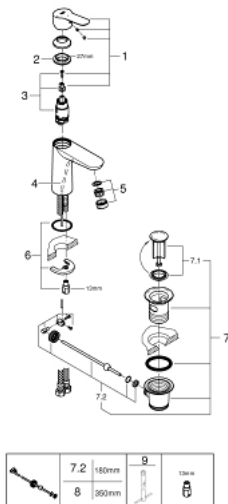

23 759 000 **BAUEDGE BASIN MIXER 1/2"**
M-SIZE

PRODUCT DESCRIPTION

- Tyc: Chrome
- single hole installation
- metal lever
- GROHE SmoothControl 28 mm ceramic cartridge
- OpenCold - cold water flow in mid-lever position
- with integrated temperature limiter
- GROHE LongLife finish
- GROHE EcoJoy - Less water, perfect flow
- maximum flow rate (at 3 bar): 5 l/min
- rapid installation system
- plastic pop-up waste set 1 1/4"
- flexible connection hoses

23 759 000 **BAUEDGE BASIN MIXER 1/2"**
M-SIZE

SPARE PARTS

- 1: Lever (Spare part-nr. 46923000)
 - 2: Fitting ring (Spare part-nr. 46715000)
 - 3: Cartridge (Spare part-nr. 46580000)
 - 4: Pop-up rod (Spare part-nr. 46739000)
 - 5: Mousseur (Spare part-nr. 48159000)
 - 6: Shank mounting kit (Spare part-nr. 46249000)
 - 7: Waste set 1 1/4" (Spare part-nr. 28910000)
 - 7.1: Plug (Spare part-nr. 07182000)
 - 7.2: Eccentric rod (Spare part-nr. 07052000)
 - 8: Eccentric rod (Spare part-nr. 07341000)*
 - 9: Mounting wrench (Spare part-nr. 19017000)*
- * Optional accessories