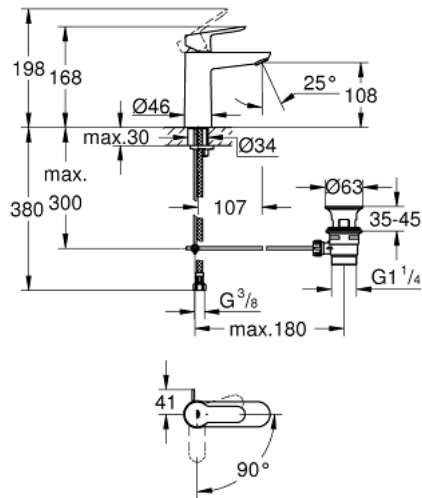

23 759 000 **BAUEDGE BASIN MIXER 1/2"**
M-SIZE

PRODUCT DESCRIPTION

- Tyc: Chrome
- single hole installation
- metal lever
- GROHE SmoothControl 28 mm ceramic cartridge
- EcoMode - cold water flow in mid-lever position saves energy
- with integrated temperature limiter
- GROHE LongLife finish
- GROHE EcoJoy - Less water, perfect flow
- maximum flow rate (at 3 bar): 5 l/min
- rapid installation system
- plastic pop-up waste set 1 1/4"
- flexible connection hoses

23 759 000 **BAUEDGE BASIN MIXER 1/2"**
M-SIZE

SPARE PARTS

- 1: Lever (Spare part-nr. 46923000)
 - 2: Fitting ring (Spare part-nr. 46715000)
 - 3: Cartridge (Spare part-nr. 46580000)
 - 4: Pop-up rod (Spare part-nr. 46739000)
 - 5: Mousseur (Spare part-nr. 48159000)
 - 6: Shank mounting kit (Spare part-nr. 46249000)
 - 7: Waste set 1 1/4" (Spare part-nr. 28910000)
 - 7.1: Plug (Spare part-nr. 07182000)
 - 7.2: Eccentric rod (Spare part-nr. 07052000)
 - 8: Eccentric rod (Spare part-nr. 07341000)*
 - 9: Mounting wrench (Spare part-nr. 19017000)*
- * Optional accessories