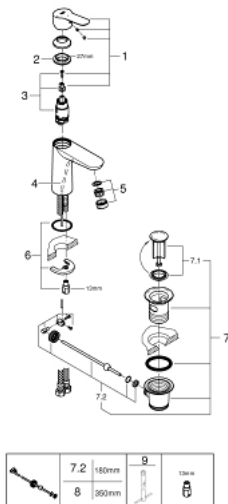

23 759 000 **BAUEDGE BASIN MIXER 1/2"**
M-SIZE

PRODUCT DESCRIPTION

- Tyc: Chrome
- single hole installation
- metal lever
- GROHE SmoothControl 28 mm ceramic cartridge
- EcoMode - cold water flow in mid-lever position saves energy
- with integrated temperature limiter
- GROHE LongLife finish
- GROHE EcoJoy - Less water, perfect flow
- maximum flow rate (at 3 bar): 5 l/min
- rapid installation system
- plastic pop-up waste set 1 1/4"
- flexible connection hoses

23 759 000 **BAUEDGE BASIN MIXER 1/2"**
M-SIZE

SPARE PARTS

- 1: Lever (Spare part-nr. 46923000)
 - 2: Fitting ring (Spare part-nr. 46715000)
 - 3: Cartridge (Spare part-nr. 46580000)
 - 4: Pop-up rod (Spare part-nr. 46739000)
 - 5: Mousseur (Spare part-nr. 48159000)
 - 6: Shank mounting kit (Spare part-nr. 46249000)
 - 7: Waste set 1 1/4" (Spare part-nr. 28910000)
 - 7.1: Plug (Spare part-nr. 07182000)
 - 7.2: Eccentric rod (Spare part-nr. 07052000)
 - 8: Eccentric rod (Spare part-nr. 07341000)*
 - 9: Mounting wrench (Spare part-nr. 19017000)*
- * Optional accessories