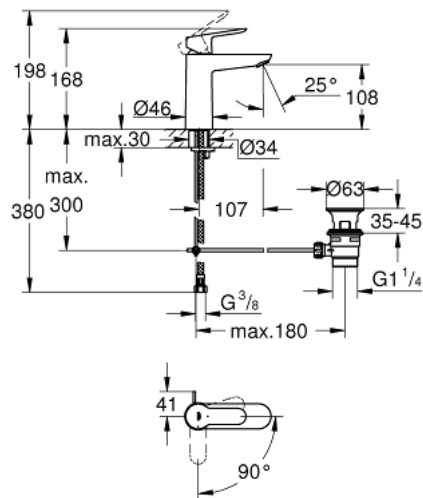

23 759 000 **BAUEDGE BASIN MIXER 1/2"**
M-SIZE

PRODUCT DESCRIPTION

- Tyc: Chrome
- single hole installation
- metal lever
- GROHE SmoothControl 28 mm ceramic cartridge
- OpenCold - cold water flow in mid-lever position
- with integrated temperature limiter
- GROHE LongLife finish
- GROHE EcoJoy - Less water, perfect flow
- maximum flow rate (at 3 bar): 5 l/min
- rapid installation system
- plastic pop-up waste set 1 1/4"
- flexible connection hoses

23 759 000 **BAUEDGE BASIN MIXER 1/2"**
M-SIZE

SPARE PARTS

- 1: Lever (Spare part-nr. 46923000)
 - 2: Fitting ring (Spare part-nr. 46715000)
 - 3: Cartridge (Spare part-nr. 46580000)
 - 4: Pop-up rod (Spare part-nr. 46739000)
 - 5: Mousseur (Spare part-nr. 48159000)
 - 6: Shank mounting kit (Spare part-nr. 46249000)
 - 7: Waste set 1 1/4" (Spare part-nr. 28910000)
 - 7.1: Plug (Spare part-nr. 07182000)
 - 7.2: Eccentric rod (Spare part-nr. 07052000)
 - 8: Eccentric rod (Spare part-nr. 07341000)*
 - 9: Mounting wrench (Spare part-nr. 19017000)*
- * Optional accessories