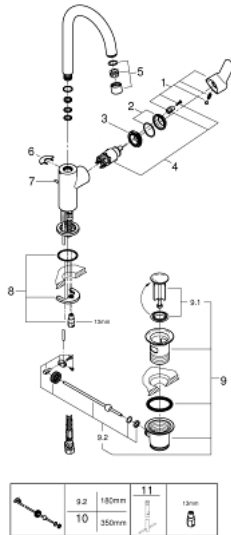

23 760 000 **BAUEDGE SINGLE-LEVER BASIN MIXER 1/2" L-SIZE**

PRODUCT DESCRIPTION

- Colour: chrome
- single hole installation
- metal lever
- GROHE SmoothControl 28 mm ceramic cartridge
- GROHE LongLife finish
- GROHE EcoJoy - less water, perfect flow
- maximum flow rate (at 3 bar): 5 l/min
- rapid installation system
- swivel tubular spout
- plastic pop-up waste set 1 1/4"
- flexible connection hoses

23 760 000 BAUEDGE SINGLE-LEVER BASIN MIXER 1/2" L-SIZE

SPARE PARTS

- 1: Lever (Spare part-nr. 46812000)
 - 2: Cap (Spare part-nr. 46581000)
 - 3: retaining ring (Spare part-nr. 46715000)
 - 4: Cartridge (Spare part-nr. 46580000)
 - 5: Mousseur (Spare part-nr. 13935000)
 - 6: Safety ring (Spare part-nr. 4825700M)
 - 7: Pop-up rod (Spare part-nr. 46739000)
 - 8: Shank mounting kit (Spare part-nr. 46249000)
 - 9: Waste set 1 1/4" (Spare part-nr. 28910000)
 - 9.1: Plug (Spare part-nr. 07182000)
 - 9.2: Eccentric rod (Spare part-nr. 07052000)
 - 10: Eccentric rod (Spare part-nr. 07341000)*
 - 11: Mounting wrench (Spare part-nr. 19017000)*
- * Optional accessories