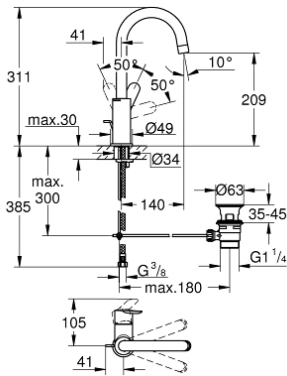

23 760 000 **BAUEDGE SINGLE-LEVER BASIN MIXER 1/2" L-SIZE**

PRODUCT DESCRIPTION

- Colour: chrome
- single hole installation
- metal lever
- GROHE SmoothControl 28 mm ceramic cartridge
- GROHE LongLife finish
- GROHE EcoJoy - less water, perfect flow
- maximum flow rate (at 3 bar): 5 l/min
- rapid installation system
- swivel tubular spout
- plastic pop-up waste set 1 1/4"
- flexible connection hoses

23 760 000 BAUEDGE SINGLE-LEVER BASIN MIXER 1/2" L-SIZE

SPARE PARTS

- 1: Lever (Spare part-nr. 46812000)
 - 2: Cap (Spare part-nr. 46581000)
 - 3: retaining ring (Spare part-nr. 46715000)
 - 4: Cartridge (Spare part-nr. 46580000)
 - 5: Mousseur (Spare part-nr. 13935000)
 - 6: Safety ring (Spare part-nr. 4825700M)
 - 7: Pop-up rod (Spare part-nr. 46739000)
 - 8: Shank mounting kit (Spare part-nr. 46249000)
 - 9: Waste set 1 1/4" (Spare part-nr. 28910000)
 - 9.1: Plug (Spare part-nr. 07182000)
 - 9.2: Eccentric rod (Spare part-nr. 07052000)
 - 10: Eccentric rod (Spare part-nr. 07341000)*
 - 11: Mounting wrench (Spare part-nr. 19017000)*
- * Optional accessories