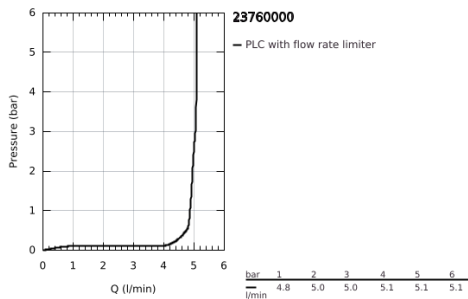

23 760 000 **BAUEDGE SINGLE-LEVER BASIN MIXER 1/2" L-SIZE**

PRODUCT DESCRIPTION

- Colour: chrome
- single hole installation
- metal lever
- GROHE SmoothControl 28 mm ceramic cartridge
- GROHE LongLife finish
- GROHE EcoJoy - less water, perfect flow
- maximum flow rate (at 3 bar): 5 l/min
- rapid installation system
- swivel tubular spout
- plastic pop-up waste set 1 1/4"
- flexible connection hoses

23 760 000 BAUEDGE SINGLE-LEVER BASIN MIXER 1/2" L-SIZE

SPARE PARTS

- 1: Lever (Spare part-nr. 46812000)
 - 2: Cap (Spare part-nr. 46581000)
 - 3: retaining ring (Spare part-nr. 46715000)
 - 4: Cartridge (Spare part-nr. 46580000)
 - 5: Mousseur (Spare part-nr. 13935000)
 - 6: Safety ring (Spare part-nr. 4825700M)
 - 7: Pop-up rod (Spare part-nr. 46739000)
 - 8: Shank mounting kit (Spare part-nr. 46249000)
 - 9: Waste set 1 1/4" (Spare part-nr. 28910000)
 - 9.1: Plug (Spare part-nr. 07182000)
 - 9.2: Eccentric rod (Spare part-nr. 07052000)
 - 10: Eccentric rod (Spare part-nr. 07341000)*
 - 11: Mounting wrench (Spare part-nr. 19017000)*
- * Optional accessories