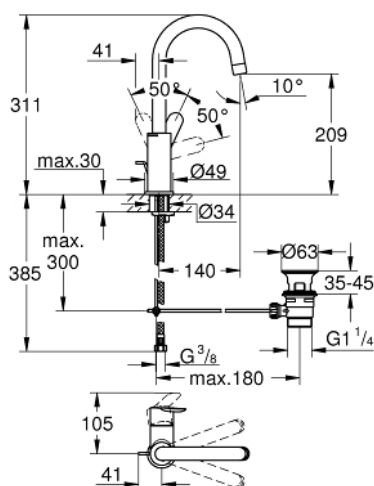

23 760 000 **BAUEDGE SINGLE-LEVER BASIN MIXER 1/2"**  
**L-SIZE**

**PRODUCT DESCRIPTION**

- Tyc: Chrome
- single hole installation
- metal lever
- GROHE SmoothControl 28 mm ceramic cartridge
- GROHE LongLife finish
- GROHE EcoJoy - Less water, perfect flow
- maximum flow rate (at 3 bar): 5 l/min
- rapid installation system
- swivel tubular spout
- plastic pop-up waste set 1 1/4"
- flexible connection hoses

23 760 000 **BAUEDGE SINGLE-LEVER BASIN MIXER 1/2"**  
**L-SIZE**

**SPARE PARTS**

- 1: Lever (Spare part-nr. 46812000)
  - 2: Cap (Spare part-nr. 46581000)
  - 3: Fitting ring (Spare part-nr. 46715000)
  - 4: Cartridge (Spare part-nr. 46580000)
  - 5: Mousseur (Spare part-nr. 13935000)
  - 6: Safety ring (Spare part-nr. 4825700M)
  - 7: Pop-up rod (Spare part-nr. 46739000)
  - 8: Shank mounting kit (Spare part-nr. 46249000)
  - 9: Waste set 1 1/4" (Spare part-nr. 28910000)
  - 9.1: Plug (Spare part-nr. 07182000)
  - 9.2: Eccentric rod (Spare part-nr. 07052000)
  - 10: Eccentric rod (Spare part-nr. 07341000)\*
  - 11: Mounting wrench (Spare part-nr. 19017000)\*
- \* Optional accessories