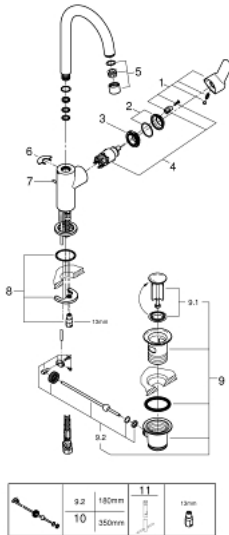

23 760 000 **BAUEDGE SINGLE-LEVER BASIN MIXER 1/2"**  
**L-SIZE**

**PRODUCT DESCRIPTION**

- Tyc: Chrome
- single hole installation
- metal lever
- GROHE SmoothControl 28 mm ceramic cartridge
- GROHE LongLife finish
- GROHE EcoJoy - Less water, perfect flow
- maximum flow rate (at 3 bar): 5 l/min
- rapid installation system
- swivel tubular spout
- plastic pop-up waste set 1 1/4"
- flexible connection hoses

23 760 000 **BAUEDGE SINGLE-LEVER BASIN MIXER 1/2"**  
**L-SIZE**

**SPARE PARTS**

- 1: Lever (Spare part-nr. 46812000)
  - 2: Cap (Spare part-nr. 46581000)
  - 3: Fitting ring (Spare part-nr. 46715000)
  - 4: Cartridge (Spare part-nr. 46580000)
  - 5: Mousseur (Spare part-nr. 13935000)
  - 6: Safety ring (Spare part-nr. 4825700M)
  - 7: Pop-up rod (Spare part-nr. 46739000)
  - 8: Shank mounting kit (Spare part-nr. 46249000)
  - 9: Waste set 1 1/4" (Spare part-nr. 28910000)
  - 9.1: Plug (Spare part-nr. 07182000)
  - 9.2: Eccentric rod (Spare part-nr. 07052000)
  - 10: Eccentric rod (Spare part-nr. 07341000)\*
  - 11: Mounting wrench (Spare part-nr. 19017000)\*
- \* Optional accessories