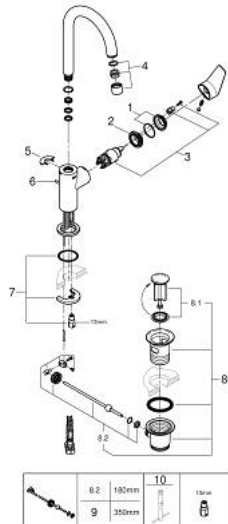

23 760 001 **BAUEDGE SINGLE-LEVER BASIN MIXER 1/2" L-SIZE**

**PRODUCT DESCRIPTION**

- Colour: chrome
- single hole installation
- metal lever
- GROHE SmoothControl 28 mm ceramic cartridge
- with temperature limiter
- GROHE LongLife finish
- AquaCalibrator
- maximum flow rate (at 3 bar): 5 l/min
- rapid installation system
- swivel tubular spout
- plastic pop-up waste set 1 1/4"
- flexible connection hoses
- professional exclusive

## 23 760 001 BAUEDGE SINGLE-LEVER BASIN MIXER 1/2" L-SIZE

### SPARE PARTS

- 1: Cap (Spare part-nr. 46581000)
  - 2: retaining ring (Spare part-nr. 46715000)
  - 3: Cartridge (Spare part-nr. 46580000)
  - 4: Mousseur (Spare part-nr. 13935000)
  - 5: Safety ring (Spare part-nr. 4825700M)
  - 6: Pop-up rod (Spare part-nr. 46739000)
  - 7: Shank mounting kit (Spare part-nr. 46249000)
  - 8: Waste set 1 1/4" (Spare part-nr. 28910000)
  - 8.1: Plug (Spare part-nr. 07182000)
  - 8.2: Eccentric rod (Spare part-nr. 07052000)
  - 9: Eccentric rod (Spare part-nr. 07341000)\*
  - 10: Mounting wrench (Spare part-nr. 19017000)\*
- \* Optional accessories