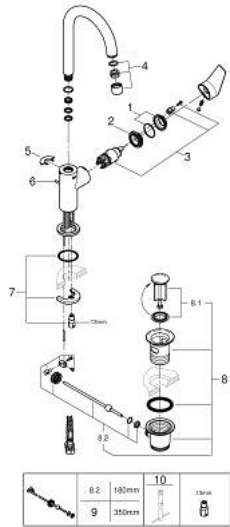

23 760 001 **BAUEDGE SINGLE-LEVER BASIN MIXER 1/2" L-SIZE**

PRODUCT DESCRIPTION

- Colour: chrome
- single hole installation
- metal lever
- GROHE SmoothControl 28 mm ceramic cartridge
- with temperature limiter
- GROHE LongLife finish
- GROHE EcoJoy - less water, perfect flow
- maximum flow rate (at 3 bar): 5 l/min
- rapid installation system
- swivel tubular spout
- plastic pop-up waste set 1 1/4"
- flexible connection hoses
- professional exclusive

23 760 001 BAUEDGE SINGLE-LEVER BASIN MIXER 1/2" L-SIZE

SPARE PARTS

- 1: Cap (Spare part-nr. 46581000)
 - 2: retaining ring (Spare part-nr. 46715000)
 - 3: Cartridge (Spare part-nr. 46580000)
 - 4: Mousseur (Spare part-nr. 13935000)
 - 5: Safety ring (Spare part-nr. 4825700M)
 - 6: Pop-up rod (Spare part-nr. 46739000)
 - 7: Shank mounting kit (Spare part-nr. 46249000)
 - 8: Waste set 1 1/4" (Spare part-nr. 28910000)
 - 8.1: Plug (Spare part-nr. 07182000)
 - 8.2: Eccentric rod (Spare part-nr. 07052000)
 - 9: Eccentric rod (Spare part-nr. 07341000)*
 - 10: Mounting wrench (Spare part-nr. 19017000)*
- * Optional accessories