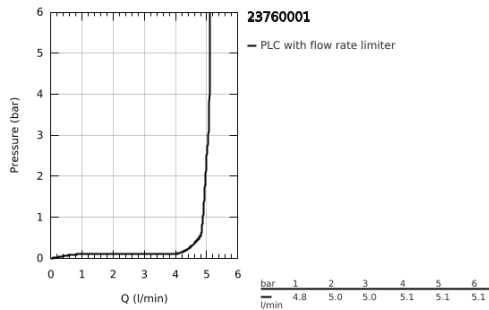

23 760 001 **BAUEDGE SINGLE-LEVER BASIN MIXER 1/2" L-SIZE**

**PRODUCT DESCRIPTION**

- Colour: chrome
- single hole installation
- metal lever
- GROHE SmoothControl 28 mm ceramic cartridge
- with temperature limiter
- GROHE LongLife finish
- AquaCalibrator
- maximum flow rate (at 3 bar): 5 l/min
- rapid installation system
- swivel tubular spout
- plastic pop-up waste set 1 1/4"
- flexible connection hoses
- professional exclusive

## 23 760 001 BAUEDGE SINGLE-LEVER BASIN MIXER 1/2" L-SIZE