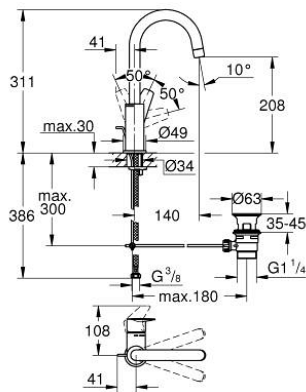

23 760 001 **BAUEDGE SINGLE-LEVER BASIN MIXER 1/2" L-SIZE**

PRODUCT DESCRIPTION

- Colour: chrome
- single hole installation
- metal lever
- GROHE SmoothControl 28 mm ceramic cartridge
- with temperature limiter
- GROHE LongLife finish
- GROHE EcoJoy - less water, perfect flow
- maximum flow rate (at 3 bar): 5 l/min
- rapid installation system
- swivel tubular spout
- plastic pop-up waste set 1 1/4"
- flexible connection hoses
- professional exclusive

23 760 001 BAUEDGE SINGLE-LEVER BASIN MIXER 1/2" L-SIZE

SPARE PARTS

- 1: Cap (Spare part-nr. 46581000)
 - 2: retaining ring (Spare part-nr. 46715000)
 - 3: Cartridge (Spare part-nr. 46580000)
 - 4: Mousseur (Spare part-nr. 13935000)
 - 5: Safety ring (Spare part-nr. 4825700M)
 - 6: Pop-up rod (Spare part-nr. 46739000)
 - 7: Shank mounting kit (Spare part-nr. 46249000)
 - 8: Waste set 1 1/4" (Spare part-nr. 28910000)
 - 8.1: Plug (Spare part-nr. 07182000)
 - 8.2: Eccentric rod (Spare part-nr. 07052000)
 - 9: Eccentric rod (Spare part-nr. 07341000)*
 - 10: Mounting wrench (Spare part-nr. 19017000)*
- * Optional accessories