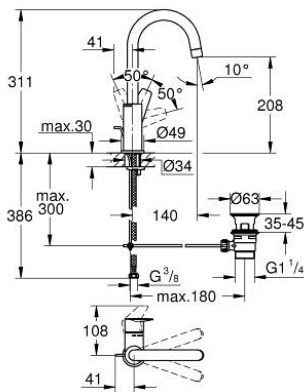

23 760 001 **BAUEDGE SINGLE-LEVER BASIN MIXER 1/2" L-SIZE**

**PRODUCT DESCRIPTION**

- Colour: chrome
- single hole installation
- metal lever
- GROHE SmoothControl 28 mm ceramic cartridge
- with temperature limiter
- GROHE LongLife finish
- AquaCalibrator
- maximum flow rate (at 3 bar): 5 l/min
- rapid installation system
- swivel tubular spout
- plastic pop-up waste set 1 1/4"
- flexible connection hoses
- professional exclusive

## 23 760 001 BAUEDGE SINGLE-LEVER BASIN MIXER 1/2" L-SIZE

### SPARE PARTS

- 1: Cap (Spare part-nr. 46581000)
  - 2: retaining ring (Spare part-nr. 46715000)
  - 3: Cartridge (Spare part-nr. 46580000)
  - 4: Mousseur (Spare part-nr. 13935000)
  - 5: Safety ring (Spare part-nr. 4825700M)
  - 6: Pop-up rod (Spare part-nr. 46739000)
  - 7: Shank mounting kit (Spare part-nr. 46249000)
  - 8: Waste set 1 1/4" (Spare part-nr. 28910000)
  - 8.1: Plug (Spare part-nr. 07182000)
  - 8.2: Eccentric rod (Spare part-nr. 07052000)
  - 9: Eccentric rod (Spare part-nr. 07341000)\*
  - 10: Mounting wrench (Spare part-nr. 19017000)\*
- \* Optional accessories