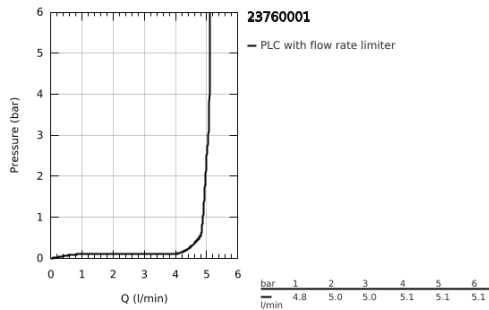

23 760 001 **BAUEDGE SINGLE-LEVER BASIN MIXER 1/2" L-SIZE**

PRODUCT DESCRIPTION

- Colour: chrome
- single hole installation
- metal lever
- GROHE SmoothControl 28 mm ceramic cartridge
- with temperature limiter
- GROHE LongLife finish
- GROHE EcoJoy - less water, perfect flow
- maximum flow rate (at 3 bar): 5 l/min
- rapid installation system
- swivel tubular spout
- plastic pop-up waste set 1 1/4"
- flexible connection hoses
- professional exclusive

23 760 001 BAUEDGE SINGLE-LEVER BASIN MIXER 1/2" L-SIZE

SPARE PARTS

- 1: Cap (Spare part-nr. 46581000)
 - 2: retaining ring (Spare part-nr. 46715000)
 - 3: Cartridge (Spare part-nr. 46580000)
 - 4: Mousseur (Spare part-nr. 13935000)
 - 5: Safety ring (Spare part-nr. 4825700M)
 - 6: Pop-up rod (Spare part-nr. 46739000)
 - 7: Shank mounting kit (Spare part-nr. 46249000)
 - 8: Waste set 1 1/4" (Spare part-nr. 28910000)
 - 8.1: Plug (Spare part-nr. 07182000)
 - 8.2: Eccentric rod (Spare part-nr. 07052000)
 - 9: Eccentric rod (Spare part-nr. 07341000)*
 - 10: Mounting wrench (Spare part-nr. 19017000)*
- * Optional accessories