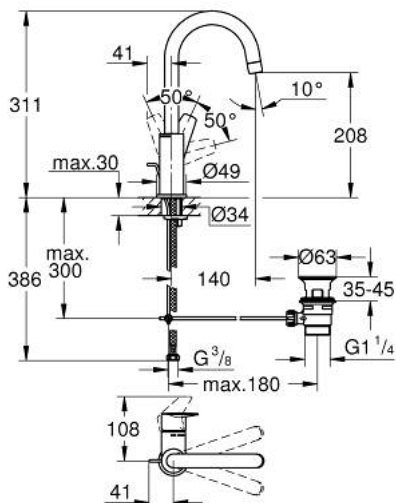

23 760 001 **BAUEDGE SINGLE-LEVER BASIN MIXER 1/2"**
L-SIZE

PRODUCT DESCRIPTION

- Tyc: Chrome
- single hole installation
- metal lever
- GROHE SmoothControl 28 mm ceramic cartridge
- with temperature limiter
- GROHE LongLife finish
- AquaCalibrator
- maximum flow rate (at 3 bar): 5 l/min
- rapid installation system
- swivel tubular spout
- plastic pop-up waste set 1 1/4"
- flexible connection hoses
- professional exclusive

23 760 001 **BAUEDGE SINGLE-LEVER BASIN MIXER 1/2"**
L-SIZE

SPARE PARTS

- 1: Cap (Spare part-nr. 46581000)
- 2: Fitting ring (Spare part-nr. 46715000)
- 3: Cartridge (Spare part-nr. 46580000)
- 4: Mousseur (Spare part-nr. 13935000)
- 5: Safety ring (Spare part-nr. 4825700M)
- 6: Pop-up rod (Spare part-nr. 46739000)
- 7: Shank mounting kit (Spare part-nr. 46249000)
- 8: Waste set 1 1/4" (Spare part-nr. 28910000)
- 8.1: Plug (Spare part-nr. 07182000)
- 8.2: Eccentric rod (Spare part-nr. 07052000)
- 9: Eccentric rod (Spare part-nr. 07341000)*
- 10: Mounting wrench (Spare part-nr. 19017000)*