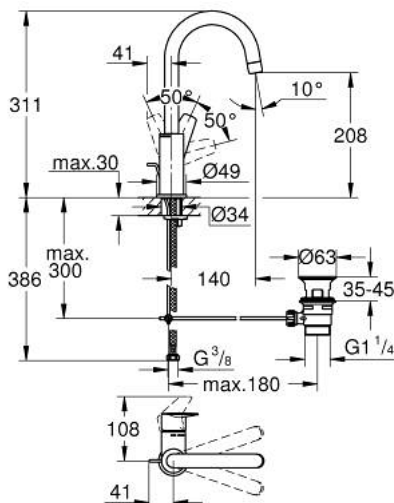

23 760 001 **BAUEDGE SINGLE-LEVER BASIN MIXER 1/2"**
L-SIZE

PRODUCT DESCRIPTION

- Tyc: Chrome
- single hole installation
- metal lever
- GROHE SmoothControl 28 mm ceramic cartridge
- with temperature limiter
- GROHE LongLife finish
- GROHE EcoJoy - Less water, perfect flow
- maximum flow rate (at 3 bar): 5 l/min
- rapid installation system
- swivel tubular spout
- plastic pop-up waste set 1 1/4"
- flexible connection hoses
- professional exclusive

23 760 001 **BAUEDGE SINGLE-LEVER BASIN MIXER 1/2"**
L-SIZE

SPARE PARTS

- 1: Cap (Spare part-nr. 46581000)
- 2: Fitting ring (Spare part-nr. 46715000)
- 3: Cartridge (Spare part-nr. 46580000)
- 4: Mousseur (Spare part-nr. 13935000)
- 5: Safety ring (Spare part-nr. 4825700M)
- 6: Pop-up rod (Spare part-nr. 46739000)
- 7: Shank mounting kit (Spare part-nr. 46249000)
- 8: Waste set 1 1/4" (Spare part-nr. 28910000)
- 8.1: Plug (Spare part-nr. 07182000)
- 8.2: Eccentric rod (Spare part-nr. 07052000)
- 9: Eccentric rod (Spare part-nr. 07341000)*
- 10: Mounting wrench (Spare part-nr. 19017000)*