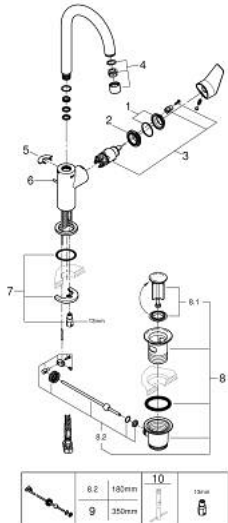

23 760 001 **BAUEDGE SINGLE-LEVER BASIN MIXER 1/2"**
L-SIZE

PRODUCT DESCRIPTION

- Tyc: Chrome
- single hole installation
- metal lever
- GROHE SmoothControl 28 mm ceramic cartridge
- with temperature limiter
- GROHE LongLife finish
- GROHE EcoJoy - Less water, perfect flow
- maximum flow rate (at 3 bar): 5 l/min
- rapid installation system
- swivel tubular spout
- plastic pop-up waste set 1 1/4"
- flexible connection hoses
- professional exclusive

23 760 001 **BAUEDGE SINGLE-LEVER BASIN MIXER 1/2"**
L-SIZE

SPARE PARTS

- 1: Cap (Spare part-nr. 46581000)
- 2: Fitting ring (Spare part-nr. 46715000)
- 3: Cartridge (Spare part-nr. 46580000)
- 4: Mousseur (Spare part-nr. 13935000)
- 5: Safety ring (Spare part-nr. 4825700M)
- 6: Pop-up rod (Spare part-nr. 46739000)
- 7: Shank mounting kit (Spare part-nr. 46249000)
- 8: Waste set 1 1/4" (Spare part-nr. 28910000)
- 8.1: Plug (Spare part-nr. 07182000)
- 8.2: Eccentric rod (Spare part-nr. 07052000)
- 9: Eccentric rod (Spare part-nr. 07341000)*
- 10: Mounting wrench (Spare part-nr. 19017000)*