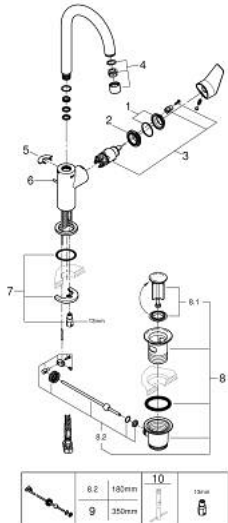

23 760 001 **BAUEDGE SINGLE-LEVER BASIN MIXER 1/2"**
L-SIZE

PRODUCT DESCRIPTION

- Tyc: Chrome
- single hole installation
- metal lever
- GROHE SmoothControl 28 mm ceramic cartridge
- with temperature limiter
- GROHE LongLife finish
- AquaCalibrator
- maximum flow rate (at 3 bar): 5 l/min
- rapid installation system
- swivel tubular spout
- plastic pop-up waste set 1 1/4"
- flexible connection hoses
- professional exclusive

23 760 001 **BAUEDGE SINGLE-LEVER BASIN MIXER 1/2"**
L-SIZE

SPARE PARTS

- 1: Cap (Spare part-nr. 46581000)
- 2: Fitting ring (Spare part-nr. 46715000)
- 3: Cartridge (Spare part-nr. 46580000)
- 4: Mousseur (Spare part-nr. 13935000)
- 5: Safety ring (Spare part-nr. 4825700M)
- 6: Pop-up rod (Spare part-nr. 46739000)
- 7: Shank mounting kit (Spare part-nr. 46249000)
- 8: Waste set 1 1/4" (Spare part-nr. 28910000)
- 8.1: Plug (Spare part-nr. 07182000)
- 8.2: Eccentric rod (Spare part-nr. 07052000)
- 9: Eccentric rod (Spare part-nr. 07341000)*
- 10: Mounting wrench (Spare part-nr. 19017000)*