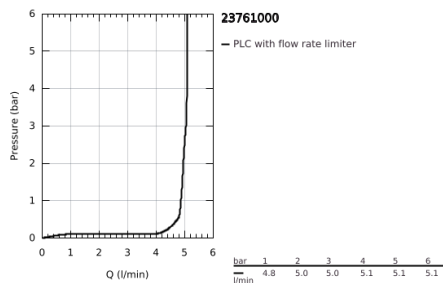

23 761 000 BAUEDGE SINGLE-LEVER BASIN MIXER 1/2" XL-SIZE

PRODUCT DESCRIPTION

- Colour: chrome
- single hole installation
- for free-standing basins
- metal lever
- GROHE SmoothControl 28 mm ceramic cartridge
- GROHE LongLife finish
- GROHE EcoJoy - less water, perfect flow
- maximum flow rate (at 3 bar): 5 l/min
- rapid installation system
- smooth body
- flexible connection hoses

23 761 000 BAUEDGE SINGLE-LEVER BASIN MIXER 1/2" XL-SIZE

SPARE PARTS

- 1: Lever (Spare part-nr. 46697000)
 - 2: retaining ring (Spare part-nr. 46715000)
 - 3: Cartridge (Spare part-nr. 46580000)
 - 4: Mousseur (Spare part-nr. 48159000)
 - 5: Shank mounting kit (Spare part-nr. 46249000)
 - 6: Mounting wrench (Spare part-nr. 19017000)*
- * Optional accessories