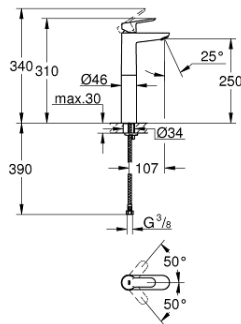

23 761 000 BAUEDGE SINGLE-LEVER BASIN MIXER 1/2" XL-SIZE

PRODUCT DESCRIPTION

- Colour: chrome
- single hole installation
- for free-standing basins
- metal lever
- GROHE SmoothControl 28 mm ceramic cartridge
- GROHE LongLife finish
- GROHE EcoJoy - less water, perfect flow
- maximum flow rate (at 3 bar): 5 l/min
- rapid installation system
- smooth body
- flexible connection hoses

23 761 000 BAUEDGE SINGLE-LEVER BASIN MIXER 1/2" XL-SIZE

SPARE PARTS

- 1: Lever (Spare part-nr. 46697000)
 - 2: retaining ring (Spare part-nr. 46715000)
 - 3: Cartridge (Spare part-nr. 46580000)
 - 4: Mousseur (Spare part-nr. 48159000)
 - 5: Shank mounting kit (Spare part-nr. 46249000)
 - 6: Mounting wrench (Spare part-nr. 19017000)*
- * Optional accessories