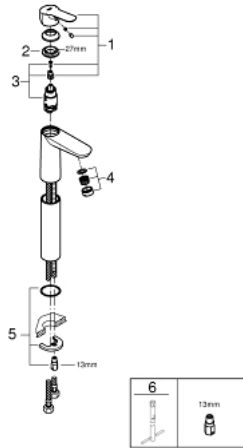

23 761 000 BAUEDGE SINGLE-LEVER BASIN MIXER 1/2" XL-SIZE

PRODUCT DESCRIPTION

- Colour: chrome
- single hole installation
- for free-standing basins
- metal lever
- GROHE SmoothControl 28 mm ceramic cartridge
- GROHE LongLife finish
- GROHE EcoJoy - less water, perfect flow
- maximum flow rate (at 3 bar): 5 l/min
- rapid installation system
- smooth body
- flexible connection hoses

23 761 000 BAUEDGE SINGLE-LEVER BASIN MIXER 1/2" XL-SIZE

SPARE PARTS

- 1: Lever (Spare part-nr. 46697000)
 - 2: retaining ring (Spare part-nr. 46715000)
 - 3: Cartridge (Spare part-nr. 46580000)
 - 4: Mousseur (Spare part-nr. 48159000)
 - 5: Shank mounting kit (Spare part-nr. 46249000)
 - 6: Mounting wrench (Spare part-nr. 19017000)*
- * Optional accessories