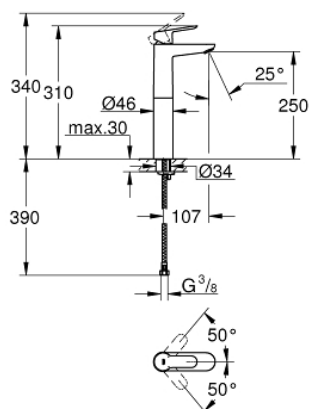

23 761 000 **BAUEDGE SINGLE-LEVER BASIN MIXER 1/2"**  
**XL-SIZE**

**PRODUCT DESCRIPTION**

- Tyc: Chrome
- single hole installation
- for free-standing basins
- metal lever
- GROHE SmoothControl 28 mm ceramic cartridge
- GROHE LongLife finish
- GROHE EcoJoy - Less water, perfect flow
- maximum flow rate (at 3 bar): 5 l/min
- rapid installation system
- smooth body
- flexible connection hoses

23 761 000 **BAUEDGE SINGLE-LEVER BASIN MIXER 1/2"**  
**XL-SIZE**

**SPARE PARTS**

- 1: Lever (Spare part-nr. 46697000)
  - 2: Fitting ring (Spare part-nr. 46715000)
  - 3: Cartridge (Spare part-nr. 46580000)
  - 4: Mousseur (Spare part-nr. 48159000)
  - 5: Shank mounting kit (Spare part-nr. 46249000)
  - 6: Mounting wrench (Spare part-nr. 19017000)\*
- \* Optional accessories