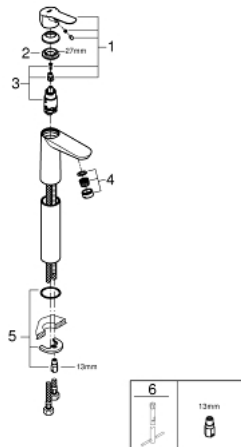

23 761 000 **BAUEDGE SINGLE-LEVER BASIN MIXER 1/2"**  
**XL-SIZE**

**PRODUCT DESCRIPTION**

- Tyc: Chrome
- single hole installation
- for free-standing basins
- metal lever
- GROHE SmoothControl 28 mm ceramic cartridge
- GROHE LongLife finish
- GROHE EcoJoy - Less water, perfect flow
- maximum flow rate (at 3 bar): 5 l/min
- rapid installation system
- smooth body
- flexible connection hoses

23 761 000 **BAUEDGE SINGLE-LEVER BASIN MIXER 1/2"**  
**XL-SIZE**

**SPARE PARTS**

- 1: Lever (Spare part-nr. 46697000)
  - 2: Fitting ring (Spare part-nr. 46715000)
  - 3: Cartridge (Spare part-nr. 46580000)
  - 4: Mousseur (Spare part-nr. 48159000)
  - 5: Shank mounting kit (Spare part-nr. 46249000)
  - 6: Mounting wrench (Spare part-nr. 19017000)\*
- \* Optional accessories