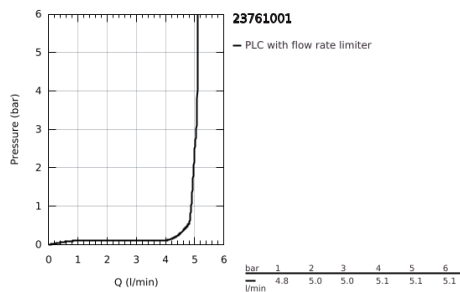

23 761 001 BAUEDGE SINGLE-LEVER BASIN MIXER 1/2" XL-SIZE

PRODUCT DESCRIPTION

- Colour: chrome
- for free-standing basins
- single hole installation
- metal lever
- GROHE SmoothControl 28 mm ceramic cartridge
- with temperature limiter
- GROHE LongLife finish
- Protected Water Ways no contact of water with lead or nickel inside the tap
- GROHE EcoJoy - less water, perfect flow
- maximum flow rate (at 3 bar): 5 l/min
- rapid installation system
- smooth body
- flexible connection hoses
- professional exclusive

23 761 001 BAUEDGE SINGLE-LEVER BASIN MIXER 1/2" XL-SIZE

SPARE PARTS

- 1: Cartridge (Spare part-nr. 48518000)
 - 2: Flow straightener (Spare part-nr. 46837000)
 - 3: Shank mounting kit (Spare part-nr. 46249000)
 - 4: Waste set with push-open plug (Spare part-nr. 65807000)*
 - 5: Mounting wrench (Spare part-nr. 19017000)*
- * Optional accessories