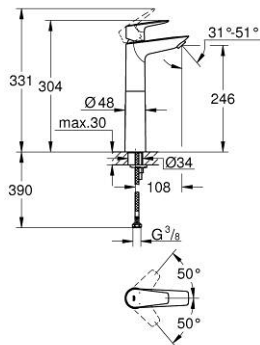

23 761 001 BAUEDGE SINGLE-LEVER BASIN MIXER 1/2" XL-SIZE

PRODUCT DESCRIPTION

- Colour: chrome
- for free-standing basins
- single hole installation
- metal lever
- GROHE SmoothControl 28 mm ceramic cartridge
- with temperature limiter
- GROHE LongLife finish
- Protected Water Ways no contact of water with lead or nickel inside the tap
- GROHE EcoJoy - less water, perfect flow
- maximum flow rate (at 3 bar): 5 l/min
- rapid installation system
- smooth body
- flexible connection hoses
- professional exclusive

23 761 001 BAUEDGE SINGLE-LEVER BASIN MIXER 1/2" XL-SIZE

SPARE PARTS

- 1: Cartridge (Spare part-nr. 48518000)
 - 2: Flow straightener (Spare part-nr. 46837000)
 - 3: Shank mounting kit (Spare part-nr. 46249000)
 - 4: Waste set with push-open plug (Spare part-nr. 65807000)*
 - 5: Mounting wrench (Spare part-nr. 19017000)*
- * Optional accessories