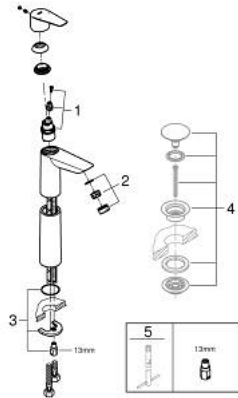

23 761 001 BAUEDGE SINGLE-LEVER BASIN MIXER 1/2" XL-SIZE

PRODUCT DESCRIPTION

- Colour: chrome
- for free-standing basins
- single hole installation
- metal lever
- GROHE SmoothControl 28 mm ceramic cartridge
- with temperature limiter
- GROHE LongLife finish
- Protected Water Ways no contact of water with lead or nickel inside the tap
- GROHE EcoJoy - less water, perfect flow
- maximum flow rate (at 3 bar): 5 l/min
- rapid installation system
- smooth body
- flexible connection hoses
- professional exclusive

23 761 001 BAUEDGE SINGLE-LEVER BASIN MIXER 1/2" XL-SIZE

SPARE PARTS

- 1: Cartridge (Spare part-nr. 48518000)
 - 2: Flow straightener (Spare part-nr. 46837000)
 - 3: Shank mounting kit (Spare part-nr. 46249000)
 - 4: Waste set with push-open plug (Spare part-nr. 65807000)*
 - 5: Mounting wrench (Spare part-nr. 19017000)*
- * Optional accessories